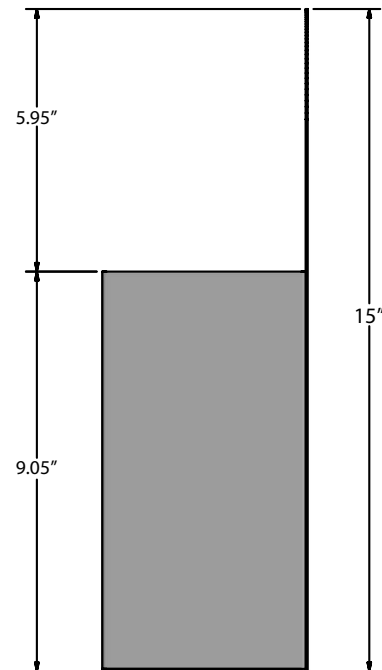

Personal Protective Equipment Station with Stand

Model: BK-SSPC-PPE & BK-SSPC-PPE-D

Use your smart phone to scan the above QR code to visit our website:
www.bk-resources.com

PRODUCT DATA SHEET

BK RESOURCES