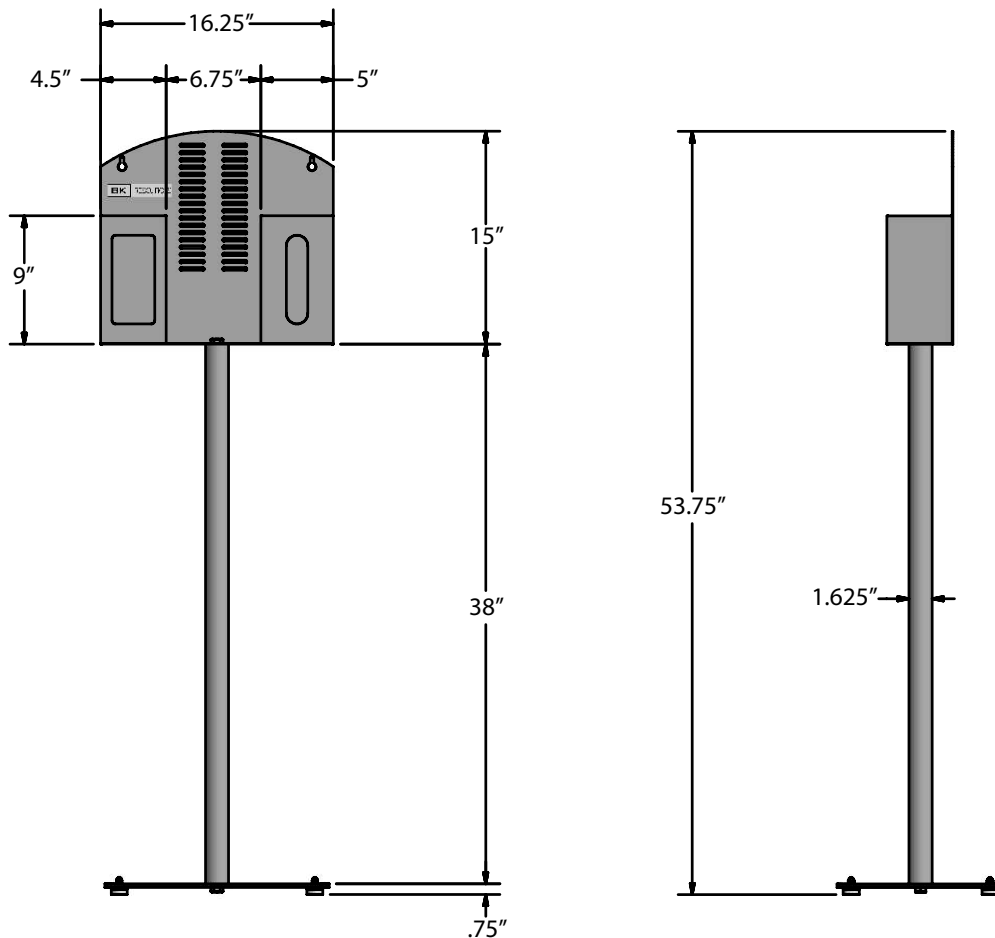

PRODUCT DATA SHEET

BK RESOURCES