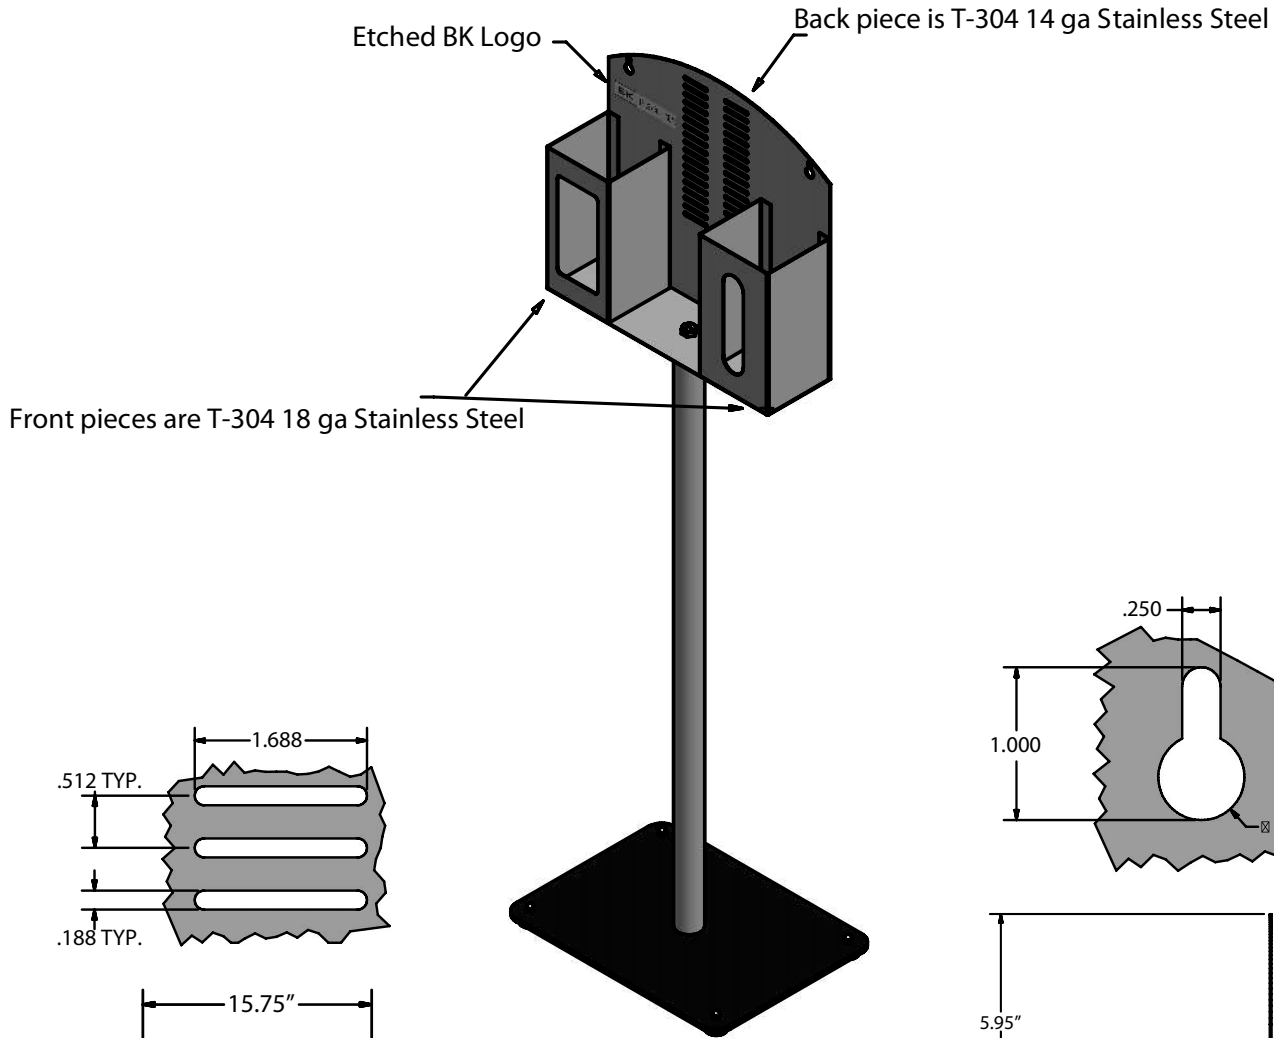

Personal Protective Equipment Station with Stand

Model: BK-SSPC-PPE & BK-SSPC-PPE-D

Use your smart phone to scan the above QR code to visit our website:
www.bk-resources.com

PRODUCT DATA SHEET

BK RESOURCES