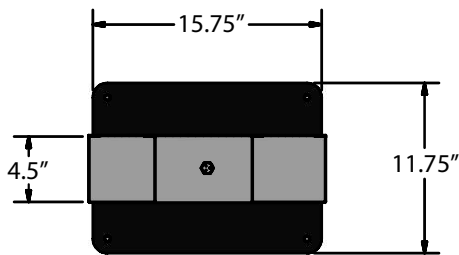

Personal Protective Equipment Station with Stand

Model: BK-SSPC-PPE & BK-SSPC-PPE-D

Use your smart phone to scan the above QR code to visit our website:
www.bk-resources.com

PRODUCT DATA SHEET

BK RESOURCES