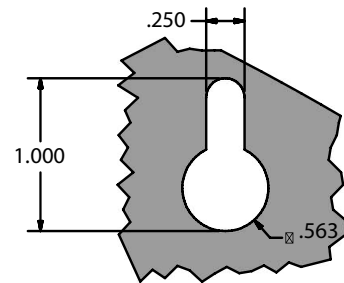

PRODUCT DATA SHEET

BK RESOURCES