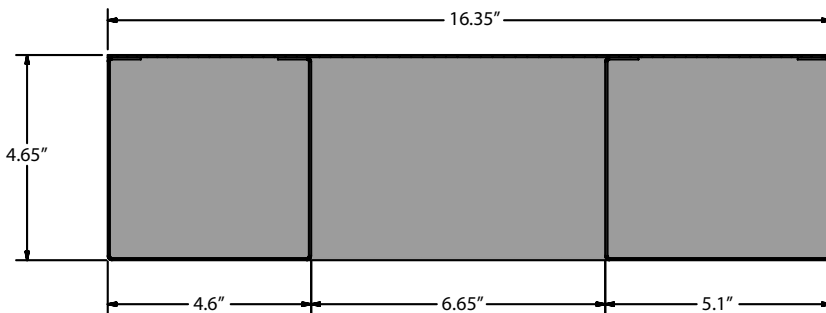

Personal Protective Equipment Station with Stand

Model: BK-SSPC-PPE & BK-SSPC-PPE-D

Use your smart phone to scan the above QR code to visit our website:
www.bk-resources.com

PRODUCT DATA SHEET

BK RESOURCES