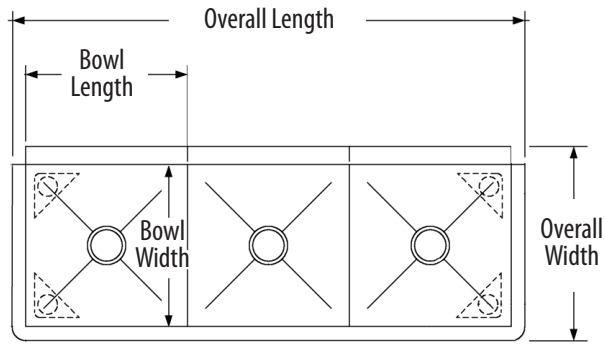

Budget Sink

Stainless Steel Compartment Sinks

PRODUCT DATA SHEET

BK RESOURCES