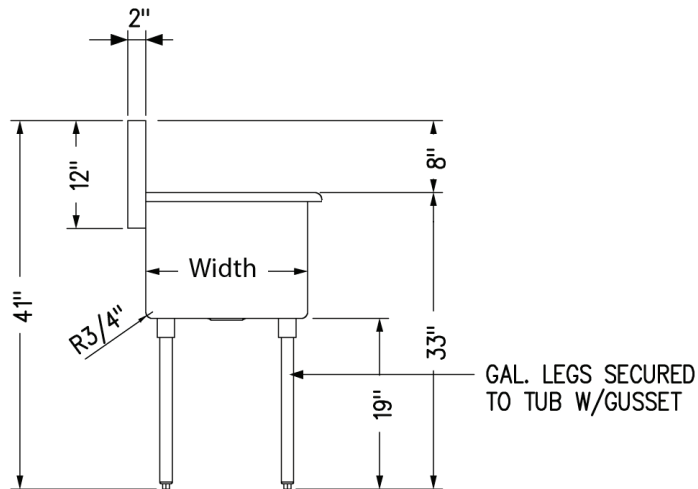

Budget Sink

Stainless Steel Compartment Sinks

PRODUCT DATA SHEET

BK RESOURCES