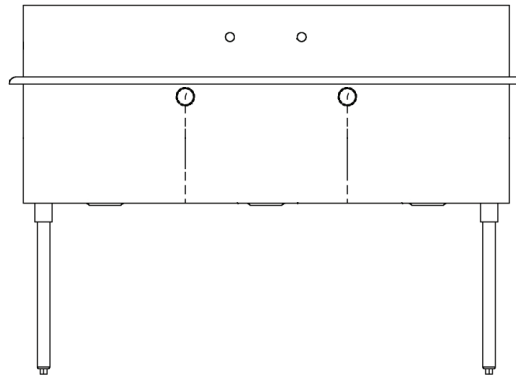

Budget Sink

Stainless Steel Compartment Sinks

PRODUCT DATA SHEET

BK RESOURCES