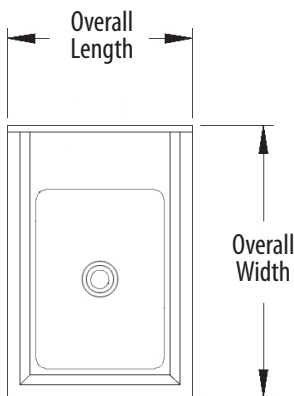

### Features:

- Bowl Dimensions: 10" (l) x 14" (w) x 6" (d)
- Accepts 4" O.C. Splash Mount Faucet
- Adjustable End Bracing

### Options:

- Upgraded Bullet Feet

Part Number	Unit Size (l x w x h)	Faucet Mount	Included Faucet
BKUBS-1014HS-18S	14 1/2" x 18 1/4" x 32 1/2"	Splash	-
BKUBS-1014HS-18-P-GS	14 1/2" x 18 1/4" x 32 1/2"	Splash	BKF-W2-6-G