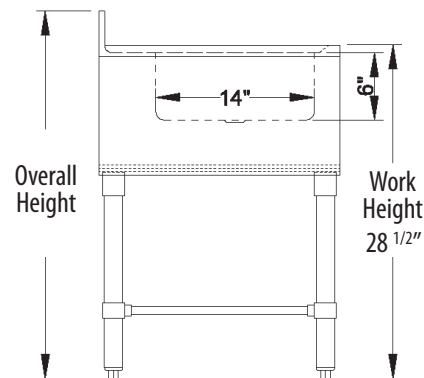

### Features:

- Bowl Dimensions: 10" (l) x 14" (w) x 6" (d)
- Accepts 4" O.C. Splash Mount Faucet
- Adjustable End Bracing

### Options:

- Upgraded Bullet Feet

Part Number	Unit Size (l x w x h)	Faucet Mount	Included Faucet
BKUBS-1014HS-18S	14 1/2" x 18 1/4" x 32 1/2"	Splash	-
BKUBS-1014HS-18-P-GS	14 1/2" x 18 1/4" x 32 1/2"	Splash	BKF-W2-6-G