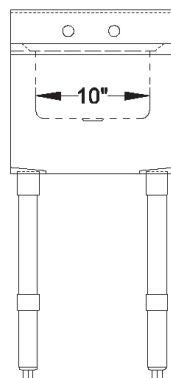

### Features:

- Bowl Dimensions: 10" (l) x 14" (w) x 6" (d)
- Accepts 4" O.C. Splash Mount Faucet
- Adjustable End Bracing

### Material:

- T-304 18 ga. Stainless Steel Top
- S/S Legs & Bracing
- Adjustable High Impact Corrosion Resistant Feet

### Options:

- Upgraded Bullet Feet

Part Number	Unit Size (l x w x h)	Faucet Mount	Included Faucet
BKUBS-1014HS-18S	14 1/2" x 18 1/4" x 32 1/2"	Splash	-
BKUBS-1014HS-18-P-GS	14 1/2" x 18 1/4" x 32 1/2"	Splash	BKF-W2-6-G