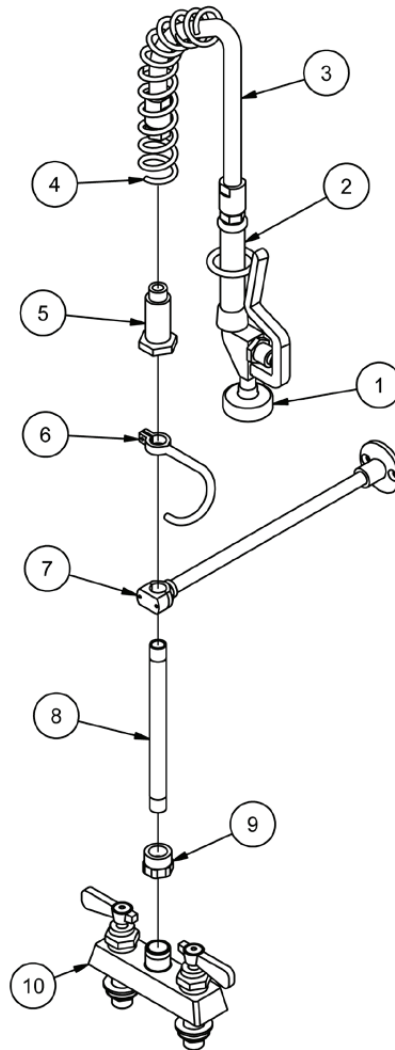

### Product Specifications:

- Reduced Size for Food Trucks and Other Tight Spaces
- BK-PRV-1-G 1.0 GPM Pre-Rinse Spray Head
- Triple-Ply Hose Rated to 300 PSI
- 1/4 Turn Ceramic Cartridges
- Integral Check Valves
- Color Coded Hot & Cold Indicators
- 1 Year Warranty

### Options:

BKF-AF-5G-G - 5" Gooseneck Add-A-Faucet

### 4" Deck Mount Mini Pre-Rinse

Model: BKF-4DM-MINI, Lead Free

#### Exploded Parts Detail:

Diagram #	Quantity	Part Number	Description
1	1	BK-PRV-1-G	1.0 GPM Spray Head
2	1	BKH-HANDLE	Pre-Rinse Spray Handle
3	1	BKH-28-G	Spray Hose
4	1	BK-MPR-SPRING	Hose Spring
5	1	BK-PR-SPR	Retainer Hose
6	1	BK-PR-SHR	Retainer Hook
7	1	BK-PR-WB	Wall Bracket
8	1	BK-PR-8RP-G	8" Riser Pipe
9	1	BK-PR-ADP	Pre-Rinse Adapter
10	1	BKF-4DM-XX-G	Faucet Body