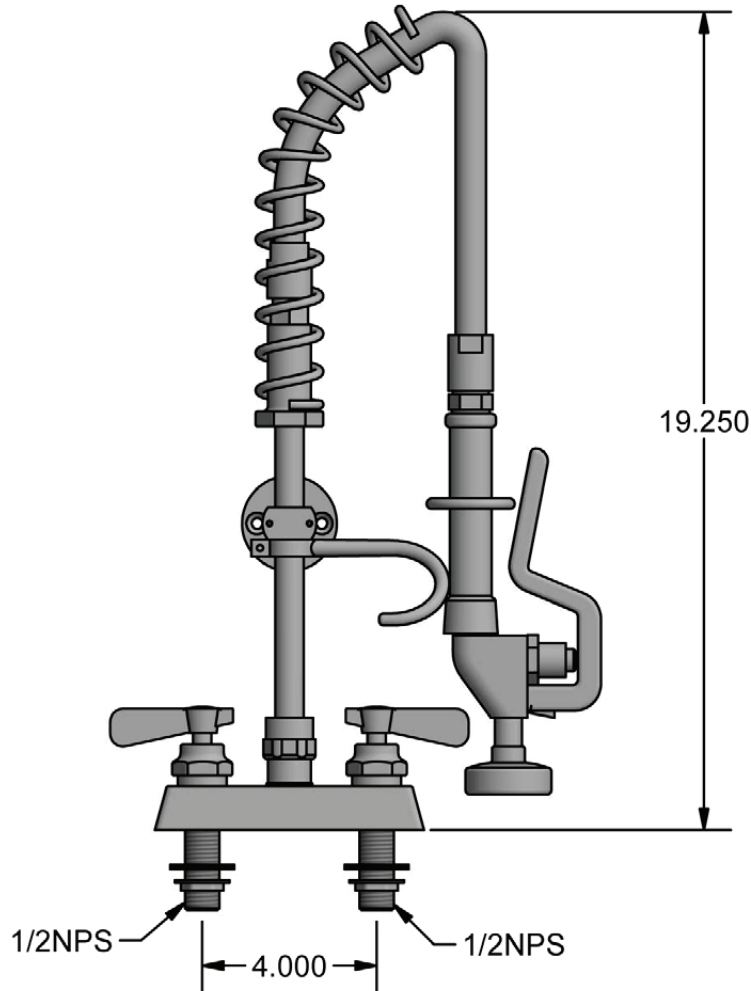

## 4" Deck Mount Mini Pre-Rinse

Model: BKF-4DM-MINI, Lead Free

### Product Specifications:

- Reduced Size for Food Trucks and Other Tight Spaces
- BK-PRV-1-G 1.0 GPM Pre-Rinse Spray Head
- Triple-Ply Hose Rated to 300 PSI
- 1/4 Turn Ceramic Cartridges
- Integral Check Valves
- Color Coded Hot & Cold Indicators
- 1 Year Warranty

### Options:

BKF-AF-5G-G - 5" Gooseneck Add-A-Faucet

#### Exploded Parts Detail:

Diagram #	Quantity	Part Number	Description
1	1	BK-PRV-1-G	1.0 GPM Spray Head
2	1	BKH-HANDLE	Pre-Rinse Spray Handle
3	1	BKH-28-G	Spray Hose
4	1	BK-MPR-SPRING	Hose Spring
5	1	BK-PR-SPR	Retainer Hose
6	1	BK-PR-SHR	Retainer Hook
7	1	BK-PR-WB	Wall Bracket
8	1	BK-PR-8RP-G	8" Riser Pipe
9	1	BK-PR-ADP	Pre-Rinse Adapter
10	1	BKF-4DM-XX-G	Faucet Body