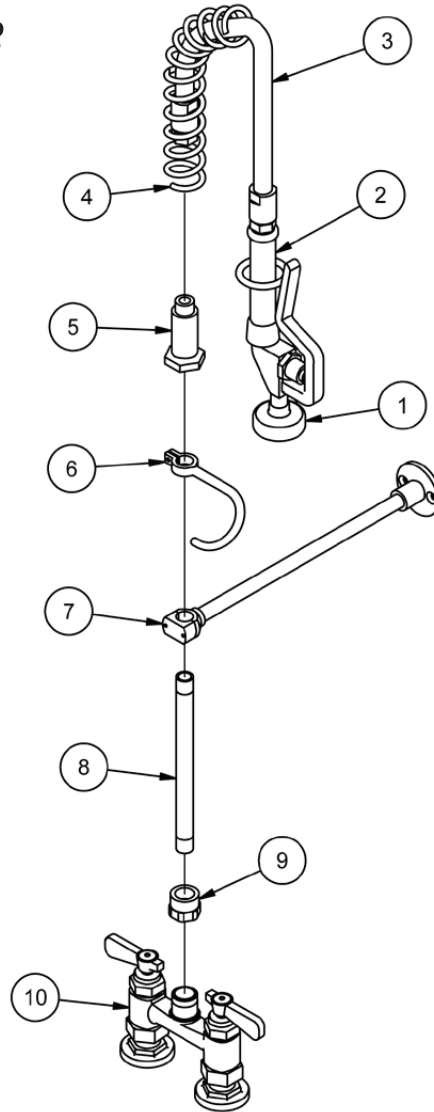

### Product Specifications:

- Reduced Size for Food Trucks and Other Tight Spaces
- BK-PRV-1-G 1.0 GPM Pre-Rinse Spray Head
- Triple-Ply Hose Rated to 300 PSI
- 1/4 Turn Ceramic Cartridges
- Integral Check Valves
- Color Coded Hot & Cold Indicators
- 1 Year Warranty

### Options:

BKF-AF-5G-G - 5" Gooseneck Add-A-Faucet

### 4" Deck Mount Mini Pre-Rinse

Model: BKF-4HD-MINI, Lead Free

#### Exploded Parts Detail:

Diagram #	Quantity	Part Number	Description
1	1	BK-PRV-1-G	1.0 GPM Spray Head
2	1	BKH-HANDLE	Pre-Rinse Spray Handle
3	1	BKH-28-G	Spray Hose
4	1	BK-MPR-SPRING	Hose Spring
5	1	BK-PR-SPR	Retainer Hose
6	1	BK-PR-SHR	Retainer Hook
7	1	BK-PR-WB	Wall Bracket
8	1	BK-PR-8RP-G	8" Riser Pipe
9	1	BK-PR-ADP	Pre-Rinse Adapter
10	1	BKF4HD-XX-G	Faucet Body