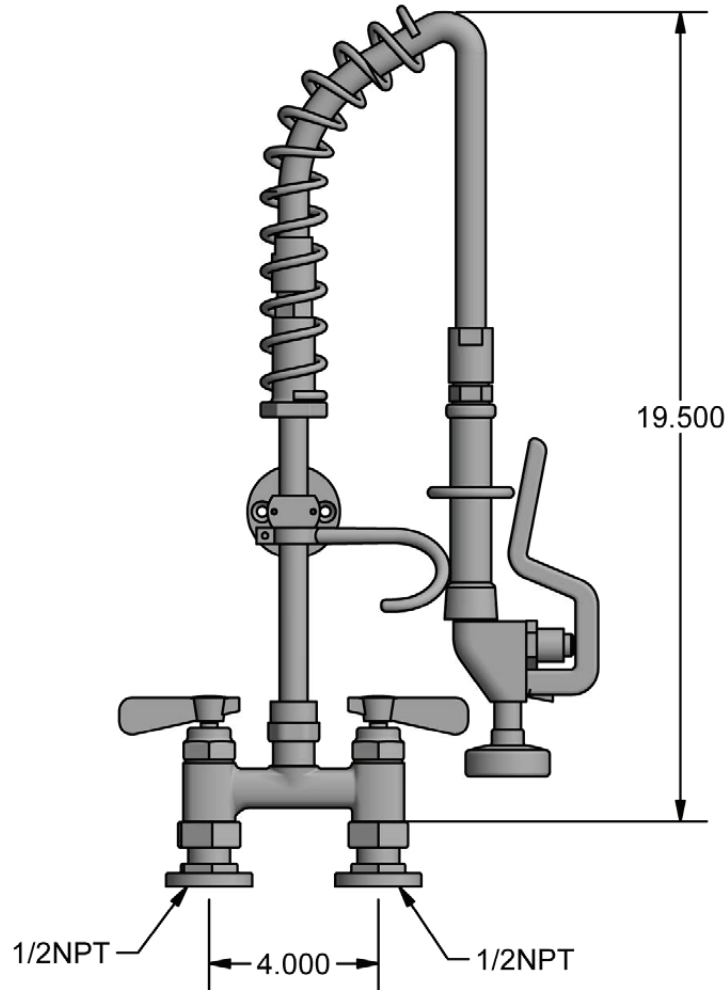

## 4" Deck Mount Mini Pre-Rinse

Model: BKF-4HD-MINI, Lead Free

### Product Specifications:

- Reduced Size for Food Trucks and Other Tight Spaces
- BK-PRV-1-G 1.0 GPM Pre-Rinse Spray Head
- Triple-Ply Hose Rated to 300 PSI
- 1/4 Turn Ceramic Cartridges
- Integral Check Valves
- Color Coded Hot & Cold Indicators
- 1 Year Warranty

### Options:

BKF-AF-5G-G - 5" Gooseneck Add-A-Faucet

#### Exploded Parts Detail:

Diagram #	Quantity	Part Number	Description
1	1	BK-PRV-1-G	1.0 GPM Spray Head
2	1	BKH-HANDLE	Pre-Rinse Spray Handle
3	1	BKH-28-G	Spray Hose
4	1	BK-MPR-SPRING	Hose Spring
5	1	BK-PR-SPR	Retainer Hose
6	1	BK-PR-SHR	Retainer Hook
7	1	BK-PR-WB	Wall Bracket
8	1	BK-PR-8RP-G	8" Riser Pipe
9	1	BK-PR-ADP	Pre-Rinse Adapter
10	1	BKF4HD-XX-G	Faucet Body