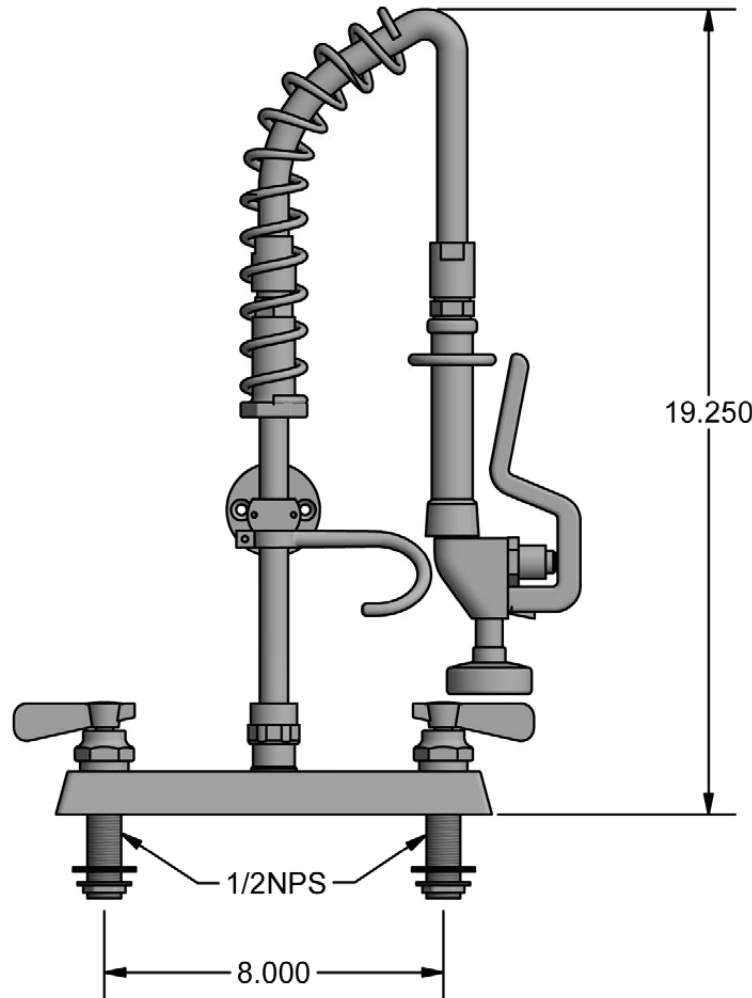

Use your smart phone to scan the above QR code to visit our website: www.bk-resources.com

8" Deck Mount Mini Pre-Rinse

Model: BKF-8DM-MINI, Lead Free

Product Specifications:

- Reduced Size for Food Trucks and Other Tight Spaces
- BK-PRV-1-G 1.0 GPM Pre-Rinse Spray Head
- Triple-Ply Hose Rated to 300 PSI
- 1/4 Turn Ceramic Cartridges
- Integral Check Valves
- Color Coded Hot & Cold Indicators
- 1 Year Warranty

Options:

BKF-AF-5G-G - 5" Gooseneck Add-A-Faucet

Certifications:

8" Deck Mount Mini Pre-Rinse

Model: BKF-8DM-MINI, Lead Free

Exploded Parts Detail:

Diagram #	Quantity	Part Number	Description
1	1	BK-PRV-1-G	1.0 GPM Spray Head
2	1	BKH-HANDLE	Pre-Rinse Spray Handle
3	1	BKH-28-G	Spray Hose
4	1	BK-MPR-SPRING	Hose Spring
5	1	BK-PR-SPR	Retainer Hose
6	1	BK-PR-SHR	Retainer Hook
7	1	BK-PR-WB	Wall Bracket
8	1	BK-PR-8RP-G	8" Riser Pipe
9	1	BK-PR-ADP	Pre-Rinse Adapter
10	1	BKF-8DM-XX-G	Faucet Body

Options:

BKF-AF-5G-G - 5" Gooseneck Add-A-Faucet

PRODUCT SPECIFICATION SHEET

RESOURCES