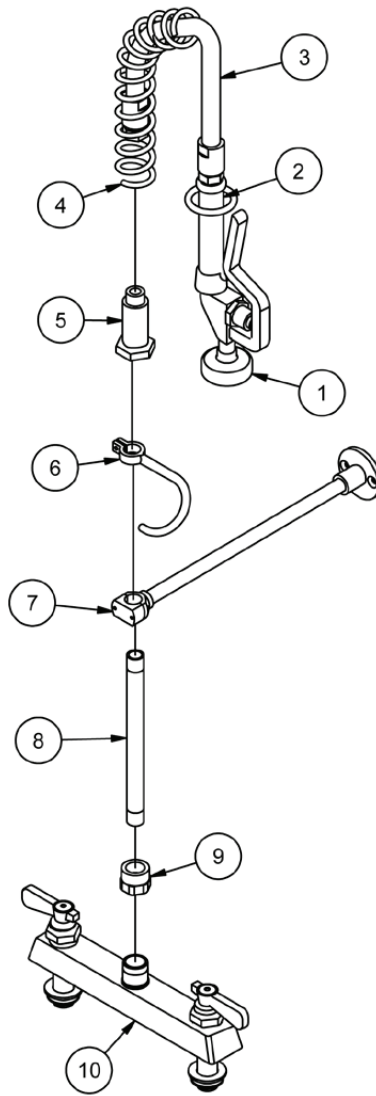

Use your smart phone to scan the above QR code to visit our website: www.bk-resources.com

8" Deck Mount Mini Pre-Rinse

Model: BKF-8DM-MINI, Lead Free

Product Specifications:

- Reduced Size for Food Trucks and Other Tight Spaces
- BK-PRV-1-G 1.0 GPM Pre-Rinse Spray Head
- Triple-Ply Hose Rated to 300 PSI
- 1/4 Turn Ceramic Cartridges
- Integral Check Valves
- Color Coded Hot & Cold Indicators
- 1 Year Warranty

Options:

BKF-AF-5G-G - 5" Gooseneck Add-A-Faucet

Certifications:

8" Deck Mount Mini Pre-Rinse

Model: BKF-8DM-MINI, Lead Free

Exploded Parts Detail:

Diagram #	Quantity	Part Number	Description
1	1	BK-PRV-1-G	1.0 GPM Spray Head
2	1	BKH-HANDLE	Pre-Rinse Spray Handle
3	1	BKH-28-G	Spray Hose
4	1	BK-MPR-SPRING	Hose Spring
5	1	BK-PR-SPR	Retainer Hose
6	1	BK-PR-SHR	Retainer Hook
7	1	BK-PR-WB	Wall Bracket
8	1	BK-PR-8RP-G	8" Riser Pipe
9	1	BK-PR-ADP	Pre-Rinse Adapter
10	1	BKF-8DM-XX-G	Faucet Body

Options:

BKF-AF-5G-G - 5" Gooseneck Add-A-Faucet

PRODUCT SPECIFICATION SHEET

RESOURCES