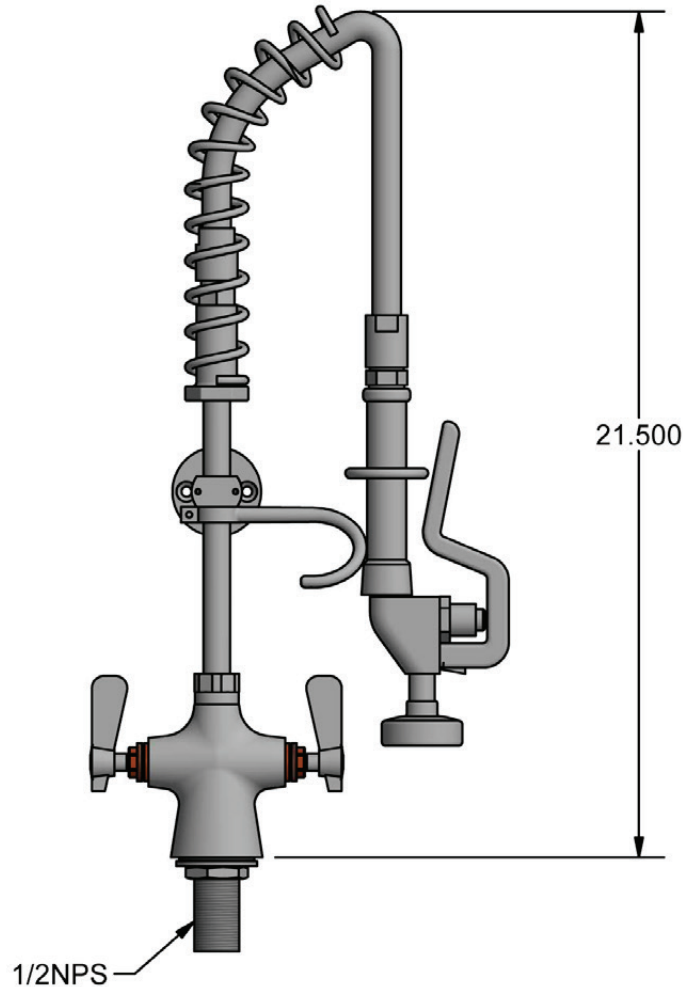

Use your smart phone to scan the above QR code to visit our website: www.bk-resources.com

Mini Pre-Rinse with Single Hole Faucet

Model: BKF-DMPR-MINI, Lead Free

Product Specifications:

- Reduced Size for Food Trucks and Other Tight Spaces
- BK-PRV-1-G 1.0 GPM Pre-Rinse Spray Head
- Triple-Ply Hose Rated to 300 PSI
- 1/4 Turn Ceramic Cartridges
- Integral Check Valves
- Color Coded Hot & Cold Indicators
- 1 Year Warranty

Options:

BKF-AF-5G-G - 5" Gooseneck Add-A-Faucet

Certifications:

Mini Pre-Rinse with Single Hole Faucet

Model: BKF-DMPR-MINI, Lead Free

Exploded Parts Detail:

Diagram #	Quantity	Part Number	Description
1	1	BK-PRV-1-G	1.0 GPM Spray Head
2	1	BKH-HANDLE	Pre-Rinse Spray Handle
3	1	BKH-28-G	Spray Hose
4	1	BK-MPR-SPRING	Hose Spring
5	1	BK-PR-SPR	Retainer Hose
6	1	BK-PR-SHR	Retainer Hook
7	1	BK-PR-WB	Wall Bracket
8	1	BK-PR-8RP-G	8" Riser Pipe
9	1	BK-PR-ADP	Pre-Rinse Adapter
10	1	BKF-DPF-XX-G	Deck Mount Pantry Faucet

Options:

BKF-AF-5G-G - 5" Gooseneck Add-A-Faucet

PRODUCT SPECIFICATION SHEET

RESOURCES