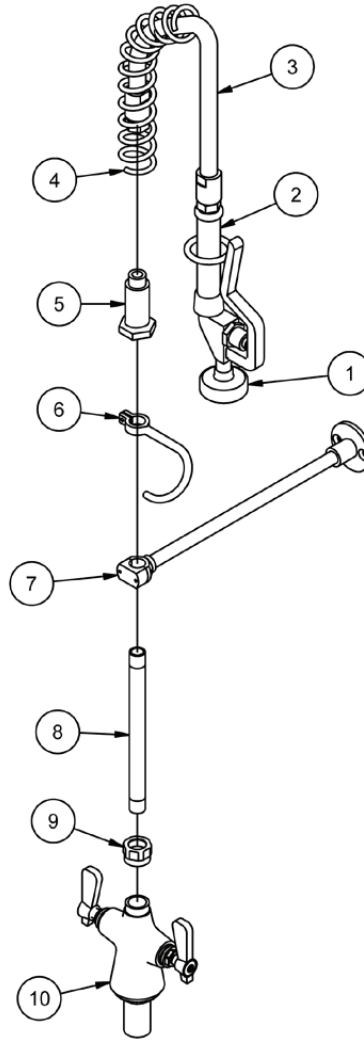

Use your smart phone to scan the above QR code to visit our website: www.bk-resources.com

Mini Pre-Rinse with Single Hole Faucet

Model: BKF-DMPR-MINI, Lead Free

Product Specifications:

- Reduced Size for Food Trucks and Other Tight Spaces
- BK-PRV-1-G 1.0 GPM Pre-Rinse Spray Head
- Triple-Ply Hose Rated to 300 PSI
- 1/4 Turn Ceramic Cartridges
- Integral Check Valves
- Color Coded Hot & Cold Indicators
- 1 Year Warranty

Options:

BKF-AF-5G-G - 5" Gooseneck Add-A-Faucet

Certifications:

Mini Pre-Rinse with Single Hole Faucet

Model: BKF-DMPR-MINI, Lead Free

Exploded Parts Detail:

Diagram #	Quantity	Part Number	Description
1	1	BK-PRV-1-G	1.0 GPM Spray Head
2	1	BKH-HANDLE	Pre-Rinse Spray Handle
3	1	BKH-28-G	Spray Hose
4	1	BK-MPR-SPRING	Hose Spring
5	1	BK-PR-SPR	Retainer Hose
6	1	BK-PR-SHR	Retainer Hook
7	1	BK-PR-WB	Wall Bracket
8	1	BK-PR-8RP-G	8" Riser Pipe
9	1	BK-PR-ADP	Pre-Rinse Adapter
10	1	BKF-DPF-XX-G	Deck Mount Pantry Faucet

Options:

BKF-AF-5G-G - 5" Gooseneck Add-A-Faucet

PRODUCT SPECIFICATION SHEET

RESOURCES