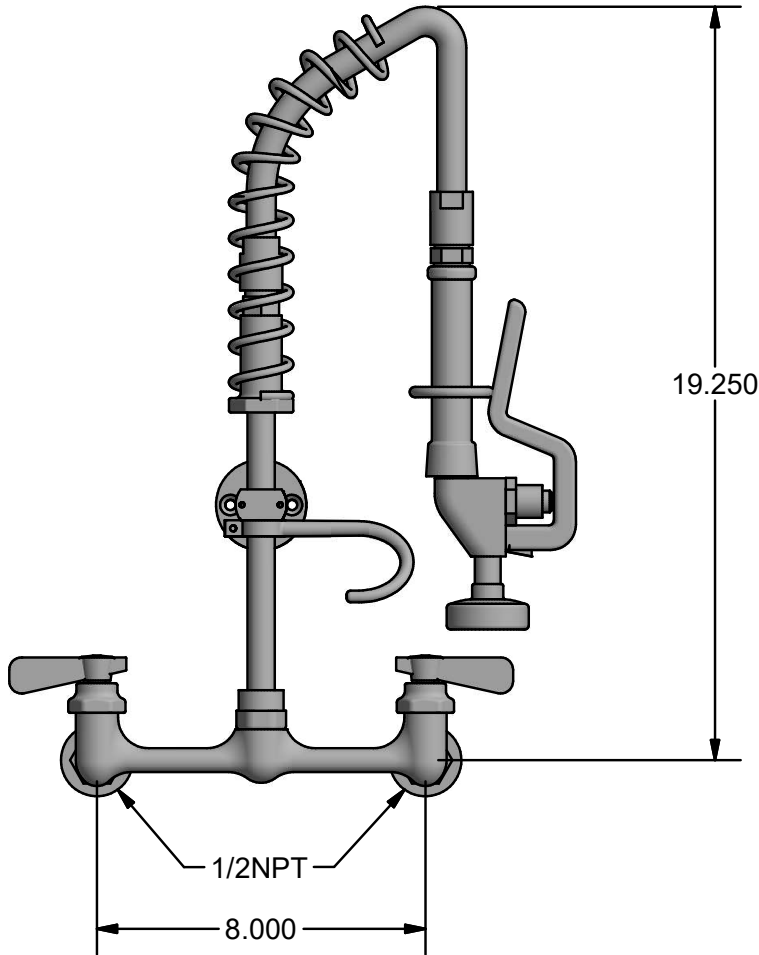

# 8" Splash Mount Mini Pre-Rinse

Model: BKF-VSMPR-MINI, Lead Free

### Product Specifications:

- Reduced Size for Food Trucks and Other Tight Spaces
- BK-PRV-1-G 1.0 GPM Pre-Rinse Spray Head
- Triple-Ply Hose Rated to 300 PSI
- 1/4 Turn Ceramic Cartridges
- Integral Check Valves
- Color Coded Hot & Cold Indicators
- 1 Year Warranty

### Options:

BKF-AF-5G-G - 5" Gooseneck Add-A-Faucet

### Exploded Parts Detail:

Diagram #	Quantity	Part Number	Description
1	1	BK-PRV-1-G	1.0 GPM Spray Head
2	1	BKH-HANDLE	Pre-Rinse Spray Handle
3	1	BKH-28-G	Spray Hose
4	1	BK-MPR-SPRING	Hose Spring
5	1	BK-PR-SPR	Retainer Hose
6	1	BK-PR-SHR	Retainer Hook
7	1	BK-PR-WB	Wall Bracket
8	1	BK-PR-8RP-G	8" Riser Pipe
9	1	BK-PR-ADP	Pre-Rinse Adapter
10	1	BKF-8W-XX-G	Faucet Body