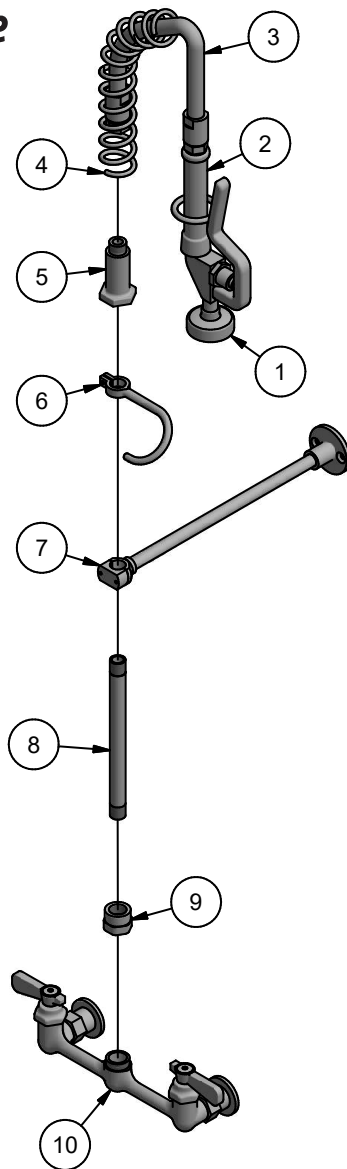

### Product Specifications:

- Reduced Size for Food Trucks and Other Tight Spaces
- BK-PRV-1-G 1.0 GPM Pre-Rinse Spray Head
- Triple-Ply Hose Rated to 300 PSI
- 1/4 Turn Ceramic Cartridges
- Integral Check Valves
- Color Coded Hot & Cold Indicators
- 1 Year Warranty

### Options:

BKF-AF-5G-G - 5" Gooseneck Add-A-Faucet

# 8" Splash Mount Mini Pre-Rinse

Model: BKF-VSMPR-MINI, Lead Free

### Exploded Parts Detail:

Diagram #	Quantity	Part Number	Description
1	1	BK-PRV-1-G	1.0 GPM Spray Head
2	1	BKH-HANDLE	Pre-Rinse Spray Handle
3	1	BKH-28-G	Spray Hose
4	1	BK-MPR-SPRING	Hose Spring
5	1	BK-PR-SPR	Retainer Hose
6	1	BK-PR-SHR	Retainer Hook
7	1	BK-PR-WB	Wall Bracket
8	1	BK-PR-8RP-G	8" Riser Pipe
9	1	BK-PR-ADP	Pre-Rinse Adapter
10	1	BKF-8W-XX-G	Faucet Body