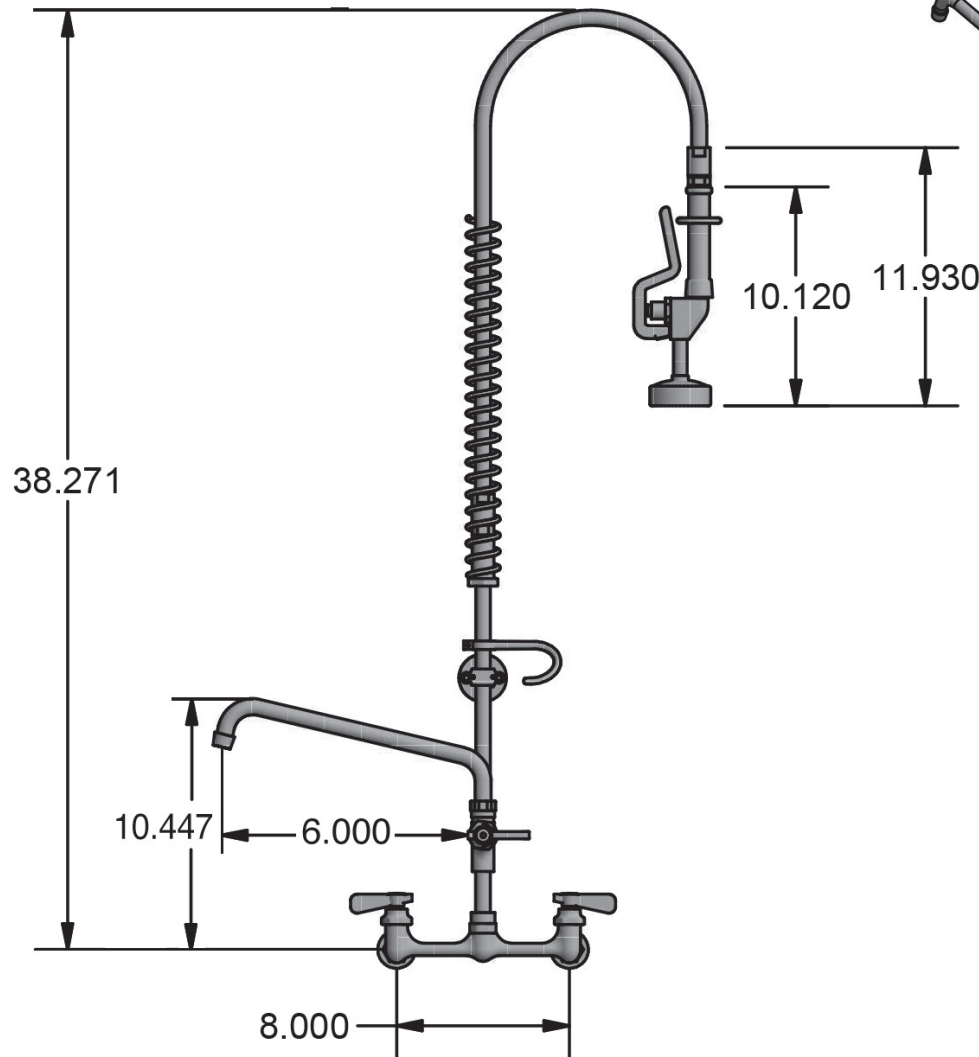

# 8" Value Splash Mount Pre-Rinse

Model: BKF-VSMPR-WB-AF6-G, Lead Free

### Product Specifications:

- Triple-Ply Hose Rated to 300 PSI
- 12" Wall Bracket
- 1/4 Turn Ceramic Cartridges
- Color Coded Hot & Cold Indicators
- 1/2" Female Inlets
- Add-A-Faucet with 6" Swing Spout
- 1 Year Warranty

### Exploded Parts Detail:

Diagram #	Qty	Part Number	Description
1	1	BK-PRV-1-G	1.0 GPM Spray Head
2	1	BKH-HANDLE	Pre-Rinse Spray Handle
3	1	BKH-44-G	Spray Hose
4	1	BK-PR-SPRING	Hose Spring
5	1	BK-PR-SPR	Hose Retainer
6	1	BK-PR-SHR	Spray Valve Retainer
7	1	BK-PR-WB	Wall Bracket
8	1	BK-PR-18RP-G	18" Riser Pipe
9	1	BKF-AF-6-G	Add-A-Faucet w/ 6" Spout
10	1	BK-PR-ADP	Pre-Rinse Adapter
11	1	BKF-8W-XX-G	Faucet Body