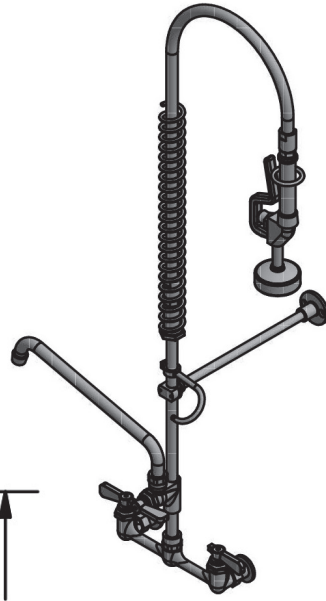

# 8" Value Splash Mount Pre-Rinse

Model: BKF-VSMPR-WB-AF6-G, Lead Free

### Product Specifications:

- Triple-Ply Hose Rated to 300 PSI
- 12" Wall Bracket
- 1/4 Turn Ceramic Cartridges
- Color Coded Hot & Cold Indicators
- 1/2" Female Inlets
- Add-A-Faucet with 6" Swing Spout
- 1 Year Warranty

### Exploded Parts Detail:

Diagram #	Qty	Part Number	Description
1	1	BK-PRV-1-G	1.0 GPM Spray Head
2	1	BKH-HANDLE	Pre-Rinse Spray Handle
3	1	BKH-44-G	Spray Hose
4	1	BK-PR-SPRING	Hose Spring
5	1	BK-PR-SPR	Hose Retainer
6	1	BK-PR-SHR	Spray Valve Retainer
7	1	BK-PR-WB	Wall Bracket
8	1	BK-PR-18RP-G	18" Riser Pipe
9	1	BKF-AF-6-G	Add-A-Faucet w/ 6" Spout
10	1	BK-PR-ADP	Pre-Rinse Adapter
11	1	BKF-8W-XX-G	Faucet Body