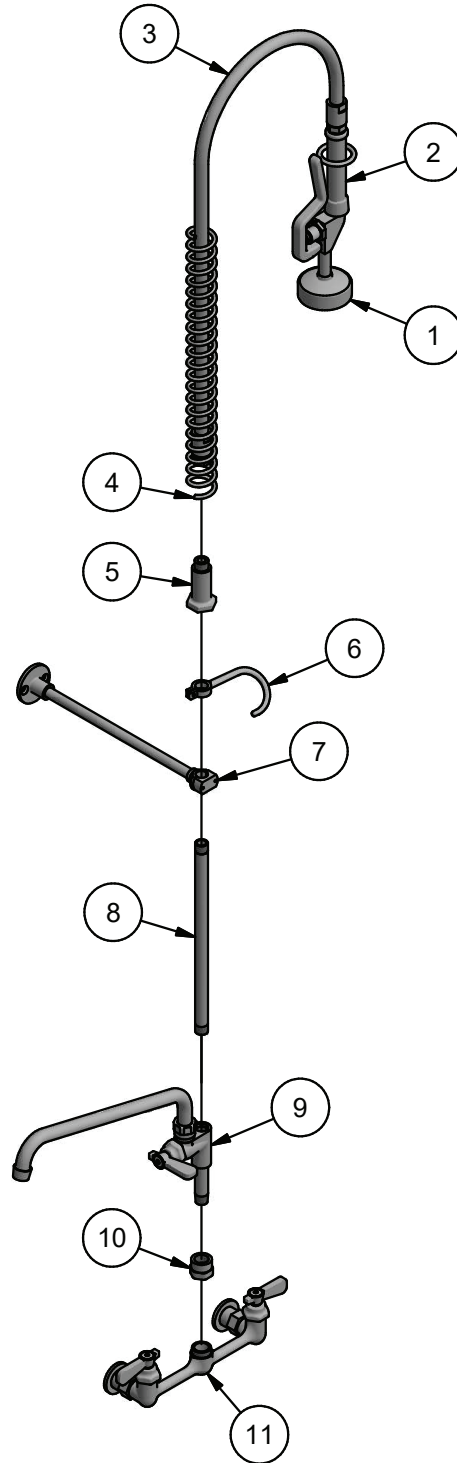

# 8" Value Splash Mount Pre-Rinse

Model: BKF-VSMPR-WB-AF6-G, Lead Free

### Product Specifications:

- Triple-Ply Hose Rated to 300 PSI
- 12" Wall Bracket
- 1/4 Turn Ceramic Cartridges
- Color Coded Hot & Cold Indicators
- 1/2" Female Inlets
- Add-A-Faucet with 6" Swing Spout
- 1 Year Warranty

### Exploded Parts Detail:

Diagram #	Qty	Part Number	Description
1	1	BK-PRV-1-G	1.0 GPM Spray Head
2	1	BKH-HANDLE	Pre-Rinse Spray Handle
3	1	BKH-44-G	Spray Hose
4	1	BK-PR-SPRING	Hose Spring
5	1	BK-PR-SPR	Hose Retainer
6	1	BK-PR-SHR	Spray Valve Retainer
7	1	BK-PR-WB	Wall Bracket
8	1	BK-PR-18RP-G	18" Riser Pipe
9	1	BKF-AF-6-G	Add-A-Faucet w/ 6" Spout
10	1	BK-PR-ADP	Pre-Rinse Adapter
11	1	BKF-8W-XX-G	Faucet Body