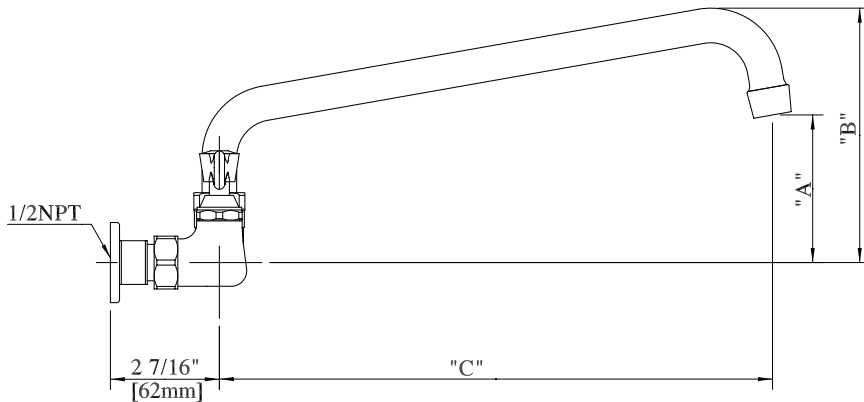

Use your smart phone to scan the above QR code to visit our website: www.bk-resources.com

8" Splash Mount Standard Duty Faucet with Swing Spout

Model: BKF-8W-G, Lead Free

Options:

BKF-C414-VR
Vandal Resistant Aerator - .5 GPM

BK-DMMK-90
Faucet Mounting Kit - *SOLD SEPARATELY*

Product Specifications:

- 1/4 Turn Ceramic Cartridges
- Color Coded Hot & Cold Indicators
- Double O-Ring Spout Seal
- High Polished Chrome Finish
- Lead Free Compliant
- Full Replacement Parts Available

Product Detail:

Model Number	DIM. A	DIM. B	DIM. C
BKF-8W-6-G	1.88" [47.6]	4.16" [105.6]	6" [152.4]
BKF-8W-8-G	2.31" [58.7]	4.56" [115.8]	8" [203.2]
BKF-8W-10-G	2.69" [68.3]	4.88" [123.8]	10" [254]
BKF-8W-12-G	3.56" [90.5]	5.31" [134.9]	12" [304.8]
BKF-8W-14-G	3.5" [88.9]	5.75" [146]	14" [355.6]
BKF-8W-16-G	3.88" [98.4]	6.09" [154.8]	16" [406.4]

Certifications:

Certified to NSF/ANSI 61 Section 9-G

PRODUCT SPECIFICATION SHEET

RESOURCES