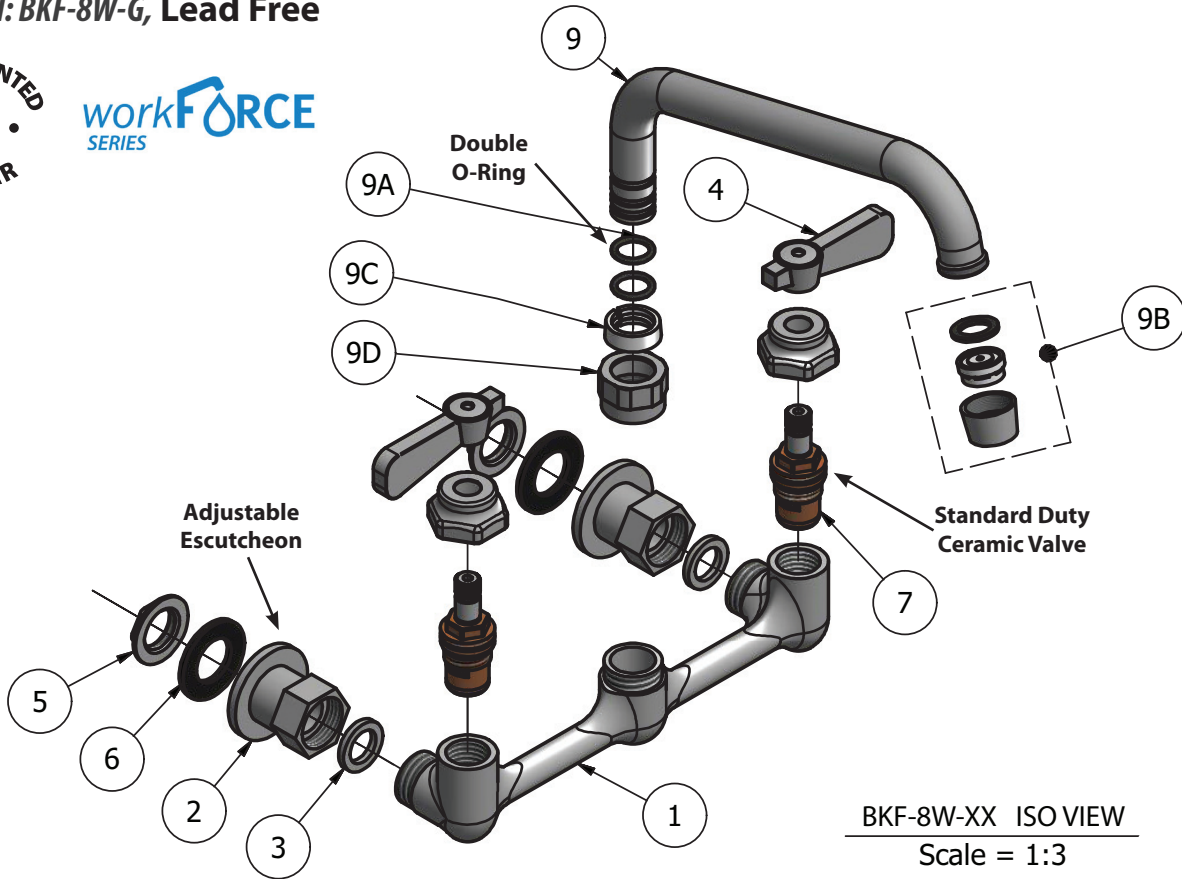

### Product Specifications:

- 1/4 Turn Ceramic Cartridges
- Color Coded Hot & Cold Indicators
- Double O-Ring Spout Seal
- High Polished Chrome Finish
- Lead Free Compliant
- Full Replacement Parts Available

### Product Detail:

Model Number	DIM. A	DIM. B	DIM. C
BKF-8W-6-G	1.88" [47.6]	4.16" [105.6]	6" [152.4]
BKF-8W-8-G	2.31" [58.7]	4.56" [115.8]	8" [203.2]
BKF-8W-10-G	2.69" [68.3]	4.88" [123.8]	10" [254]
BKF-8W-12-G	3.56" [90.5]	5.31" [134.9]	12" [304.8]
BKF-8W-14-G	3.5" [88.9]	5.75" [146]	14" [355.6]
BKF-8W-16-G	3.88" [98.4]	6.09" [154.8]	16" [406.4]

# 8" Splash Mount Standard Duty Faucet with Swing Spout

Model: BKF-8W-G, Lead Free

BKF-8W-XX ISO VIEW  
Scale = 1:3

### Exploded Parts Detail:

Diagram #	Quantity	Part Number	Description
1	1	BKF-8W-XX	Faucet Body
2	2	BK-8W-ESC	Valve Mounting Nut
3	2	BK-8W-ESC-WASHER	0.63 O-Ring
4	2	BKF-SBH	Handle
5	2	BKF-MN	Mounting Nut
6	2	BKF-MW	Mounting Washer
7	2	(1)BKF-W-CV & (1)BKF-W-HV	Ceramic Valves
9	1	BKF-SPT-XX	Spout
9A	2	BKF-O-RING	O-Ring
9B	1	BKF-AER	Aerator
9C	1	BKF-SPT-S	Spacer
9D	1	BKF-SPT-SN	Spout Nut