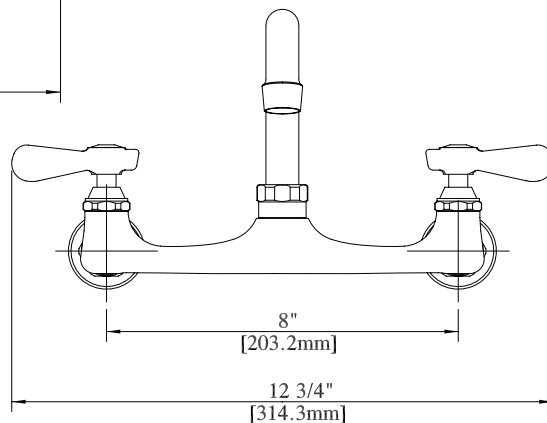

# 8" Splash Mount Standard Duty Faucet with Swing Spout

Model: BKF-8W-G, Lead Free

### Product Specifications:

- 1/4 Turn Ceramic Cartridges
- Color Coded Hot & Cold Indicators
- Double O-Ring Spout Seal
- High Polished Chrome Finish
- Lead Free Compliant
- Full Replacement Parts Available

### Product Detail:

Model Number	DIM. A	DIM. B	DIM. C
BKF-8W-6-G	1.88" [47.6]	4.16" [105.6]	6" [152.4]
BKF-8W-8-G	2.31" [58.7]	4.56" [115.8]	8" [203.2]
BKF-8W-10-G	2.69" [68.3]	4.88" [123.8]	10" [254]
BKF-8W-12-G	3.56" [90.5]	5.31" [134.9]	12" [304.8]
BKF-8W-14-G	3.5" [88.9]	5.75" [146]	14" [355.6]
BKF-8W-16-G	3.88" [98.4]	6.09" [154.8]	16" [406.4]

### Exploded Parts Detail:

Diagram #	Quantity	Part Number	Description
1	1	BKF-8W-XX	Faucet Body
2	2	BK-8W-ESC	Valve Mounting Nut
3	2	BK-8W-ESC-WASHER	0.63 O-Ring
4	2	BKF-SBH	Handle
5	2	BKF-MN	Mounting Nut
6	2	BKF-MW	Mounting Washer
7	2	(1)BKF-W-CV & (1)BKF-W-HV	Ceramic Valves
9	1	BKF-SPT-XX	Spout
9A	2	BKF-O-RING	O-Ring
9B	1	BKF-AER	Aerator
9C	1	BKF-SPT-S	Spacer
9D	1	BKF-SPT-SN	Spout Nut