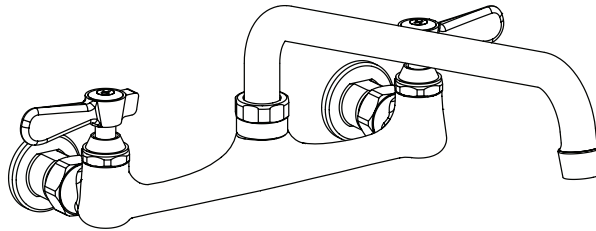

# 8" Splash Mount Standard Duty Faucet with Swing Spout

Model: BKF-8W-G, Lead Free

### Product Specifications:

- 1/4 Turn Ceramic Cartridges
- Color Coded Hot & Cold Indicators
- Double O-Ring Spout Seal
- High Polished Chrome Finish
- Lead Free Compliant
- Full Replacement Parts Available