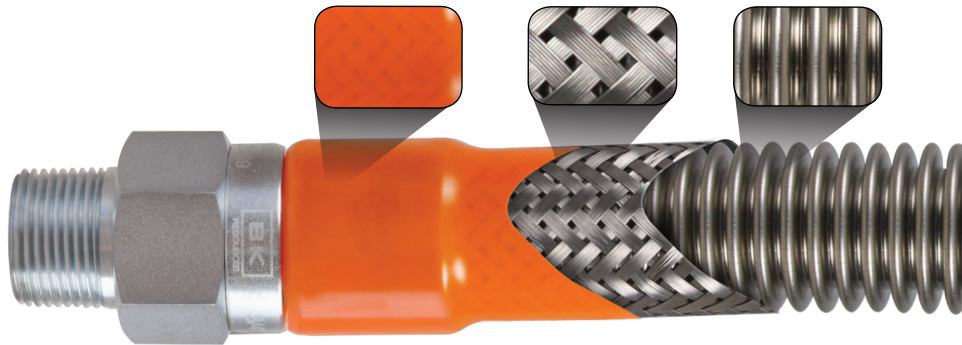

### 1" Gas Hoses

Available Lengths:

- 24"
- 36"
- 48"
- 60"
- 72"

## Features:

- Protective Translucent Coating
- Stainless Steel Radial Wrap
- Heavy Duty T-304 Corrugated Stainless Steel Hose
- Heavy Duty T-304 Coupling with Zinc Coating
- Available Individually or in Kit