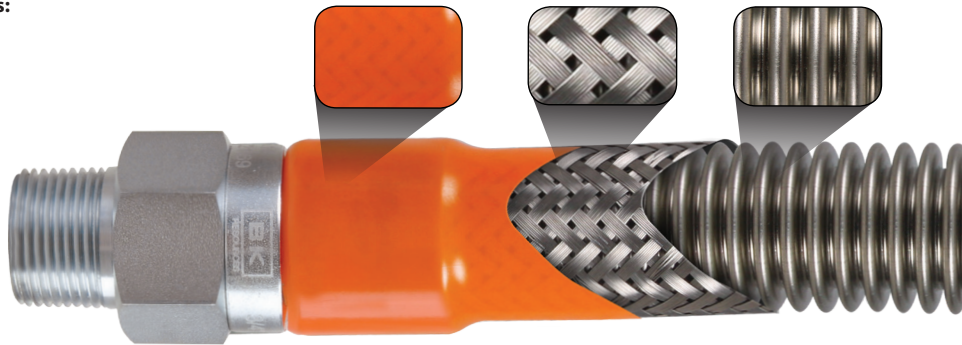

Gas Hose

Model: BKG-GHC

WARRANTED
5
YEARS

Use your smart phone to scan the above QR code to visit our website:
www.bk-resources.com

1/2" Gas Hoses

Available Lengths:

- 24"
- 36"
- 48"
- 60"
- 72"

3/4" Gas Hoses

Available Lengths:

- 24"
- 36"
- 48"
- 60"
- 72"

1" Gas Hoses

Available Lengths:

- 24"
- 36"
- 48"
- 60"
- 72"

Certifications:

Meets ANSI Codes:

- Z21.69a
- Z21.69b
- Z21.69-2002
- Z21.41a-2005
- Z21.41b-2010
- Z21.41-2003

Protective Translucent Coating

Stainless Steel Radial Wrap

Heavy Duty T304 Corrugated Stainless Steel Hose

Features:

- Protective Translucent Coating
- Stainless Steel Radial Wrap
- Heavy Duty T-304 Corrugated Stainless Steel Hose
- Heavy Duty T-304 Coupling with Zinc Coating
- Commercial Grade Shut-Off "Ball Valve" - 1 Year Warranty
- Commercial Grade Quick Disconnect Fitting - 1 Year Warranty
- Restraining Cable Kit - 1 Year Warranty
- Zinc Coated 90° Male to Female Fitting - 1 Year Warranty
- Available Individually or in Kit

Gas Hose Kit

Model: BKG-GHC-xxxx-SW3

Includes:

- (1) Swivel Pro
- (1) Shut Off Valve
- (1) Quick Disconnect Fitting
- (1) Restraining Cable & Hardware
- (2) 90° Street Elbows

PRODUCT SPECIFICATION SHEET

RESOURCES