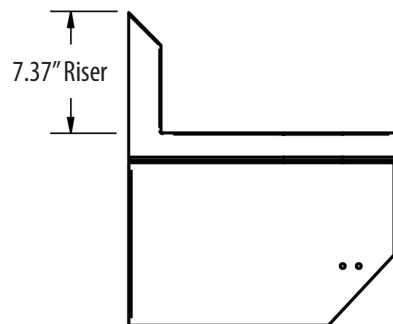

14" x 10" Deck Mount Hand Sinks w/ Knee Valve Package

Stainless Steel Hand Sinks

Use your smart phone to scan the above QR code to visit our website: www.bk-resources.com

Certifications:

Features:

- Wall Mounting Hardware Included
- Drain Included

Material:

- T-304 Heavy Gauge Stainless Steel

Options:

- Other Plumbing Accessories - Call For Details
- Knee Valve with Gooseneck Spout and Base

Part Number	Unit Size (w x d)	Bowl Dim. (l x w x d)	Faucet / Spout Mounting	Included Faucet	Drain Size
BKHS-D-1410-1-BKK	17" x 17"	14" x 10" x 5"	1 Hole Deck	-	1 7/8"
BKHS-D-1410-1-BKK-P-G	17" x 17"	14" x 10" x 5"	1 Hole Deck	BKKV-DGS-G	1 7/8"