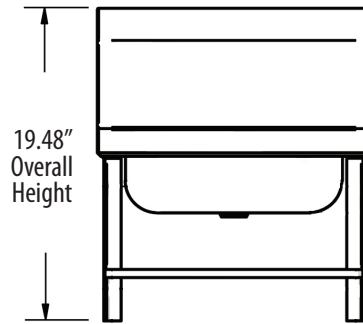

14" x 10" Deck Mount Hand Sinks w/ Knee Valve Package

Stainless Steel Hand Sinks

Use your smart phone to scan the above QR code to visit our website: www.bk-resources.com

Certifications:

Features:

- Wall Mounting Hardware Included
- Drain Included

Material:

- T-304 Heavy Gauge Stainless Steel

Options:

- Other Plumbing Accessories - Call For Details
- Knee Valve with Gooseneck Spout and Base

Part Number	Unit Size (w x d)	Bowl Dim. (l x w x d)	Faucet / Spout Mounting	Included Faucet	Drain Size
BKHS-D-1410-1-BKK	17" x 17"	14" x 10" x 5"	1 Hole Deck	-	1 7/8"
BKHS-D-1410-1-BKK-P-G	17" x 17"	14" x 10" x 5"	1 Hole Deck	BKKV-DGS-G	1 7/8"