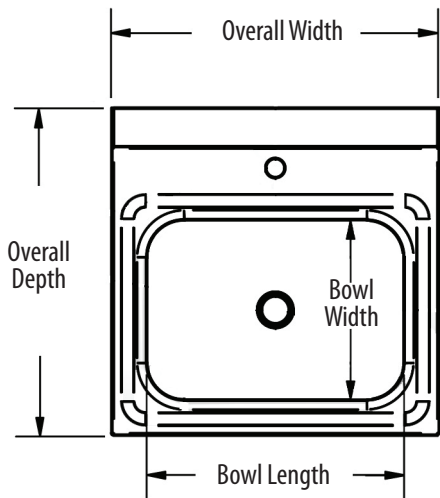

14" x 10" Deck Mount Hand Sinks w/ Knee Valve Package

Stainless Steel Hand Sinks

Use your smart phone to scan the above QR code to visit our website: www.bk-resources.com

Certifications:

Features:

- Wall Mounting Hardware Included
- Drain Included

Material:

- T-304 Heavy Gauge Stainless Steel

Options:

- Other Plumbing Accessories - Call For Details
- Knee Valve with Gooseneck Spout and Base

Part Number	Unit Size (w x d)	Bowl Dim. (l x w x d)	Faucet / Spout Mounting	Included Faucet	Drain Size
BKHS-D-1410-1-BKK	17" x 17"	14" x 10" x 5"	1 Hole Deck	-	1 7/8"
BKHS-D-1410-1-BKK-P-G	17" x 17"	14" x 10" x 5"	1 Hole Deck	BKKV-DGS-G	1 7/8"