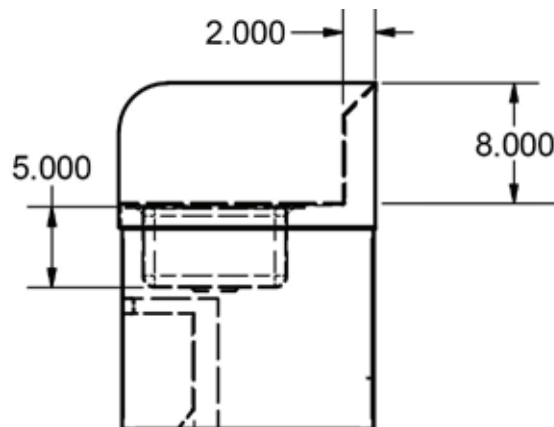

## Features:

- Wall Mounting Hardware Included
- BKDR-2 Basket Drain Included
- Integrated Towel Dispenser

## Options:

- Upgraded Faucets
- Other Plumbing Accessories - Call For Details

Part Number	Unit Size (w x d)	Bowl Dim. (l x w x d)	Faucet / Spout Mounting	Included Faucet	Drain Size
BKHS-D-SS-SKTS	12" x 21 5/8"	9" x 9" x 5"	4" O.C. Deck	-	1 7/8"
BKHS-D-SS-SKTS-P-G	12" x 21 5/8"	9" x 9" x 5"	4" O.C. Deck	BKD-3G-G	1 7/8"