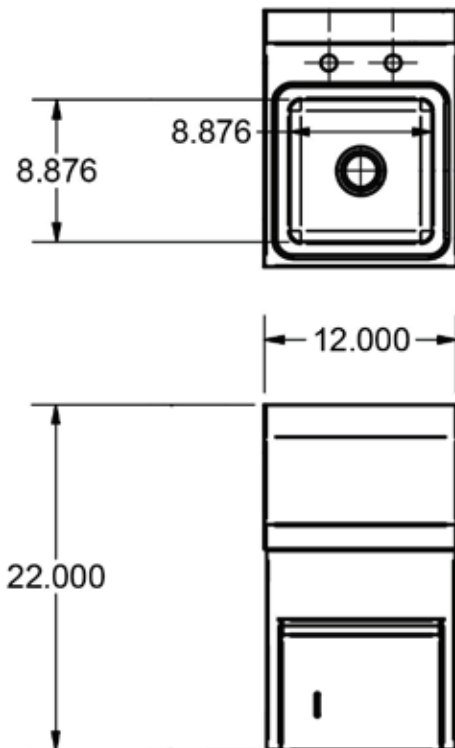

## Options:

- Upgraded Faucets
- Other Plumbing Accessories - Call For Details

Part Number	Unit Size (w x d)	Bowl Dim. (l x w x d)	Faucet / Spout Mounting	Included Faucet	Drain Size
BKHS-D-SS-SKTS	12" x 21 5/8"	9" x 9" x 5"	4" O.C. Deck	-	1 7/8"
BKHS-D-SS-SKTS-P-G	12" x 21 5/8"	9" x 9" x 5"	4" O.C. Deck	BKD-3G-G	1 7/8"