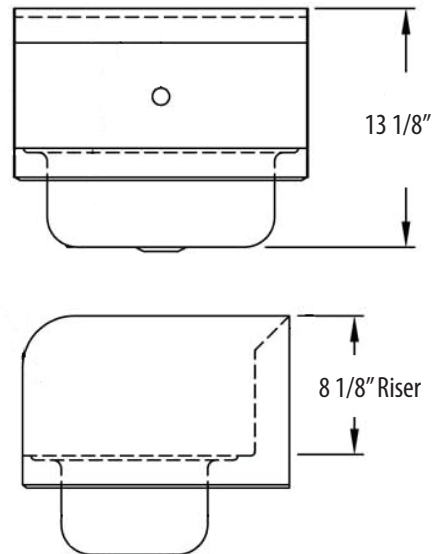

14" x 10" Hand Sinks w/ Side Splash

Stainless Steel Hand Sinks

Use your smart phone to scan the above QR code to visit our website:
www.bk-resources.com

Certifications:

Features:

- Wall Mounting Hardware Included
- Drain Included
- Accommodates 4" O.C. Faucets
- Marine Edge

Material:

- T-304 Stainless Steel

Options:

- Upgraded Faucets
- Other Plumbing Accessories - Call For Details

Part Number	Unit Size (w x d)	Bowl Dim. (l x w x d)	Faucet / Spout Mounting	Side Splash	Included Faucet	Drain Size
BKHS-W-1410-SS	17" x 15 1/2"	14" x 10" x 5"	4" O.C. Splash	Dual	-	1 7/8"
BKHS-W-1410-RS	17" x 15 1/2"	14" x 10" x 5"	4" O.C. Splash	Right	-	1 7/8"
BKHS-W-1410-LS	17" x 15 1/2"	14" x 10" x 5"	4" O.C. Splash	Left	-	1 7/8"
BKHS-W-1410-SS-P-G	17" x 15 1/2"	14" x 10" x 5"	4" O.C. Splash	Dual	BKF-W-3G-G	1 7/8"
BKHS-W-1410-RS-P-G	17" x 15 1/2"	14" x 10" x 5"	4" O.C. Splash	Right	BKF-W-3G-G	1 7/8"
BKHS-W-1410-LS-P-G	17" x 15 1/2"	14" x 10" x 5"	4" O.C. Splash	Left	BKF-W-3G-G	1 7/8"
BKHS-W-1410-1-SS	17" x 15 1/2"	14" x 10" x 5"	1 Hole Splash	Dual	-	1 7/8"
BKHS-W-1410-1-SS-P-G	17" x 15 1/2"	14" x 10" x 5"	1 Hole Splash	Dual	BKF-SEF-3G	1 7/8"
BKHS-D-1410-SS	17" x 17"	14" x 10" x 5"	4" O.C. Deck	Dual	-	1 7/8"
BKHS-D-1410-SS-P-G	17" x 17"	14" x 10" x 5"	4" O.C. Deck	Dual	BKD-3G-G	1 7/8"