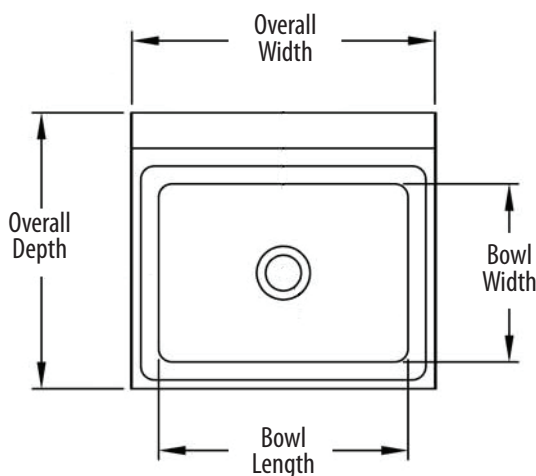

14" x 10" Hand Sinks w/ Side Splash

Stainless Steel Hand Sinks

Use your smart phone to scan the above QR code to visit our website:
www.bk-resources.com

Certifications:

Features:

- Wall Mounting Hardware Included
- Drain Included
- Accommodates 4" O.C. Faucets
- Marine Edge

Material:

- T-304 Stainless Steel

Options:

- Upgraded Faucets
- Other Plumbing Accessories - Call For Details

Part Number	Unit Size (w x d)	Bowl Dim. (l x w x d)	Faucet / Spout Mounting	Side Splash	Included Faucet	Drain Size
BKHS-W-1410-SS	17" x 15 1/2"	14" x 10" x 5"	4" O.C. Splash	Dual	-	1 7/8"
BKHS-W-1410-RS	17" x 15 1/2"	14" x 10" x 5"	4" O.C. Splash	Right	-	1 7/8"
BKHS-W-1410-LS	17" x 15 1/2"	14" x 10" x 5"	4" O.C. Splash	Left	-	1 7/8"
BKHS-W-1410-SS-P-G	17" x 15 1/2"	14" x 10" x 5"	4" O.C. Splash	Dual	BKF-W-3G-G	1 7/8"
BKHS-W-1410-RS-P-G	17" x 15 1/2"	14" x 10" x 5"	4" O.C. Splash	Right	BKF-W-3G-G	1 7/8"
BKHS-W-1410-LS-P-G	17" x 15 1/2"	14" x 10" x 5"	4" O.C. Splash	Left	BKF-W-3G-G	1 7/8"
BKHS-W-1410-1-SS	17" x 15 1/2"	14" x 10" x 5"	1 Hole Splash	Dual	-	1 7/8"
BKHS-W-1410-1-SS-P-G	17" x 15 1/2"	14" x 10" x 5"	1 Hole Splash	Dual	BKF-SEF-3G	1 7/8"
BKHS-D-1410-SS	17" x 17"	14" x 10" x 5"	4" O.C. Deck	Dual	-	1 7/8"
BKHS-D-1410-SS-P-G	17" x 17"	14" x 10" x 5"	4" O.C. Deck	Dual	BKD-3G-G	1 7/8"