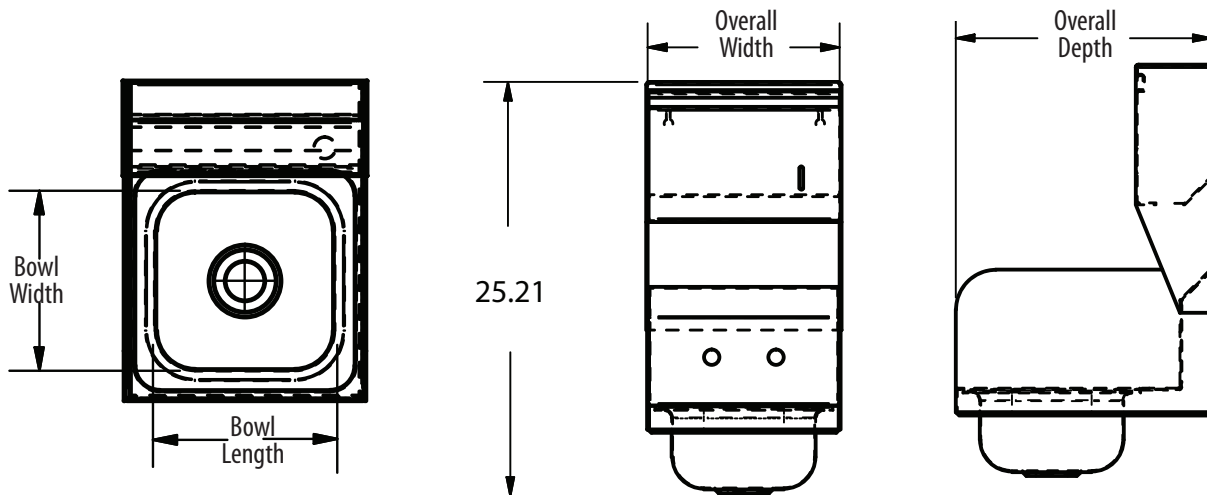

9" x 9" Space Saver Hand Sinks w/ Towel Dispenser

Stainless Steel Hand Sinks

Use your smart phone to scan the above QR code to visit our website:
www.bk-resources.com

Certifications:

Features:

- Wall Mounting Hardware Included
- Drain Included
- Marine Edge
- Accomodates 4" O.C. Faucets
- Accomodates BK-MFPT "C" Fold Towels
- Includes Soap Dispenser

Material:

- T-304 Heavy Gauge Stainless Steel

Options:

- Upgraded Faucets
- Other Plumbing Accessories - Call For Details

Part Number	Unit Size (w x d)	Bowl Dim. (l x w x d)	Faucet / Spout Mounting	Side Splash	Included Faucet	Drain Size
BKHS-W-SS-SS-TD	12" x 16"	9" x 9" x 5"	4" O.C. Splash	Dual	-	1 7/8"
BKHS-W-SS-SS-TD-P-G	12" x 16"	9" x 9" x 5"	4" O.C. Splash	Dual	BKF-W-3MG-G	1 7/8"