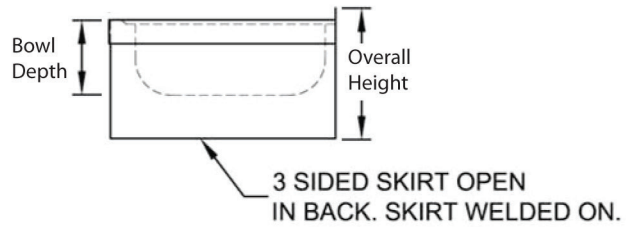

Mop Sink

Stainless Steel Service Sinks

Use your smart phone to scan the above QR code to visit our website:
www.bk-resources.com

BK-UTH-5

BK-SFH-48

BKSF-WB1

Features:

- Skirted on 3 Sides
- Floor Mounted
- Drain Included
- 2 Year Warranty

Material:

- T-304 18 ga. Stainless Steel

• Kit Includes: BK-SFH-48 Service Hose, BKSF-WB1 Service Faucet & BK-UTH-5 Tool Holder

Part Number	Bowl Dim. (l x w x d)	Overall Dim. (l x w x d)	Sink Depth
BKMS-1620-6-KIT	20" x 16" x 6"	24 1/2" x 19 3/8" x 11"	6"
BKMS-1620-12-KIT	20" x 16" x 12"	24 1/2" x 19 3/8" x 17"	12"
BKMS-2424-12-KIT	24" x 24" x 12"	28 3/4" x 27 1/2" x 18 3/8"	12"