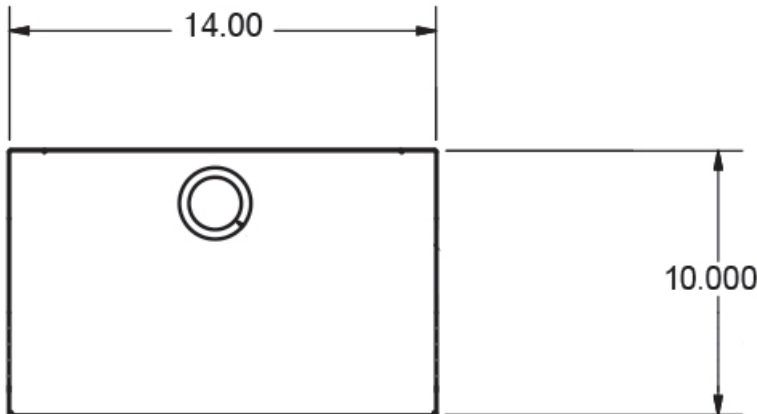

Printer Shelf

Stainless Steel Shelving

Use your smart phone to scan the above QR code to visit our website:
www.bk-resources.com

Features:

- 10" Deep Platform

Material:

- T-304 16 ga. Stainless Steel

Part Number	Product Weight (lbs)
BKPS-1410	6.00