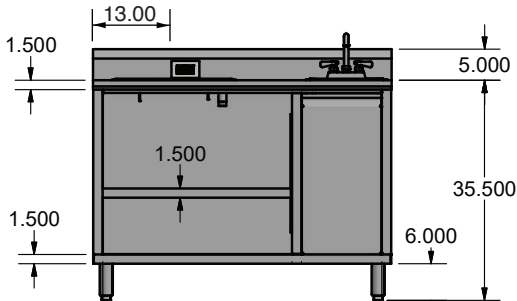

RESOURCES

Enclosed Cabinet Base Beverage Table

Stainless Steel Cabinet Base Beverage Table

Use your smart phone to scan the above QR code to visit our website:
www.bk-resources.com

Certifications:

Features:

- 14" x 10" Sink w/ BKF-4DM-3G-G Faucet
- 5" Riser Backsplash w/ Standard Electric Outlet
- Built-In Urn Trough with Drain for Drips and Spills
- Hinged Door Under Sink
- (1) Standard Adjustable Shelf
- 3-5 day lead time

Material:

- 14 ga. Stainless Steel Top
- 18 ga. Stainless Steel Body
- Standard Stainless Steel Legs

Size: (l x w)	Urn Trough	Sink on the left	Sink on the right
48" X 30"	18"	BEVT-3048L	BEVT-3048R
60" X 30"	24"	BEVT-3060L	BEVT-3060R
72" X 30"	36"	BEVT-3072L	BEVT-3072R