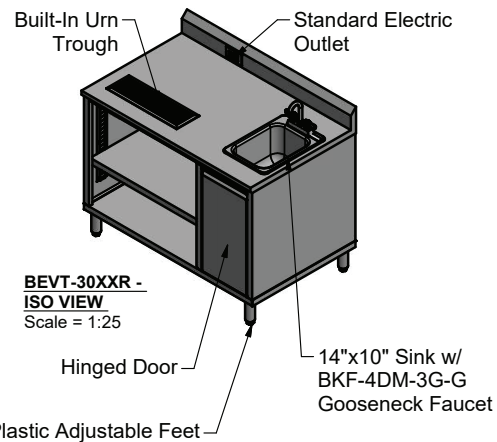

RESOURCES

Enclosed Cabinet Base Beverage Table

Stainless Steel Cabinet Base Beverage Table

Use your smart phone to scan the above QR code to visit our website:
www.bk-resources.com

Certifications:

Features:

- 14" x 10" Sink w/ BKF-4DM-3G-G Faucet
- 5" Riser Backsplash w/ Standard Electric Outlet
- Built-In Urn Trough with Drain for Drips and Spills
- Hinged Door Under Sink
- (1) Standard Adjustable Shelf
- 3-5 day lead time

Material:

- 14 ga. Stainless Steel Top
- 18 ga. Stainless Steel Body
- Standard Stainless Steel Legs

Size: (l x w)	Urn Trough	Sink on the left	Sink on the right
48" X 30"	18"	BEVT-3048L	BEVT-3048R
60" X 30"	24"	BEVT-3060L	BEVT-3060R
72" X 30"	36"	BEVT-3072L	BEVT-3072R