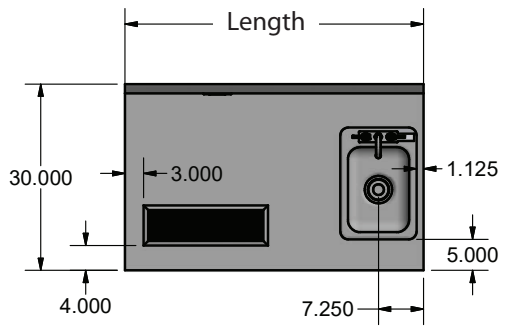

RESOURCES

Enclosed Cabinet Base Beverage Table

Stainless Steel Cabinet Base Beverage Table

Use your smart phone to scan the above QR code to visit our website:
www.bk-resources.com

Certifications:

Features:

- 14" x 10" Sink w/ BKF-4DM-3G-G Faucet
- 5" Riser Backsplash w/ Standard Electric Outlet
- Built-In Urn Trough with Drain for Drips and Spills
- Hinged Door Under Sink
- (1) Standard Adjustable Shelf
- 3-5 day lead time

Material:

- 14 ga. Stainless Steel Top
- 18 ga. Stainless Steel Body
- Standard Stainless Steel Legs

Size: (l x w)	Urn Trough	Sink on the left	Sink on the right
48" X 30"	18"	BEVT-3048L	BEVT-3048R
60" X 30"	24"	BEVT-3060L	BEVT-3060R
72" X 30"	36"	BEVT-3072L	BEVT-3072R