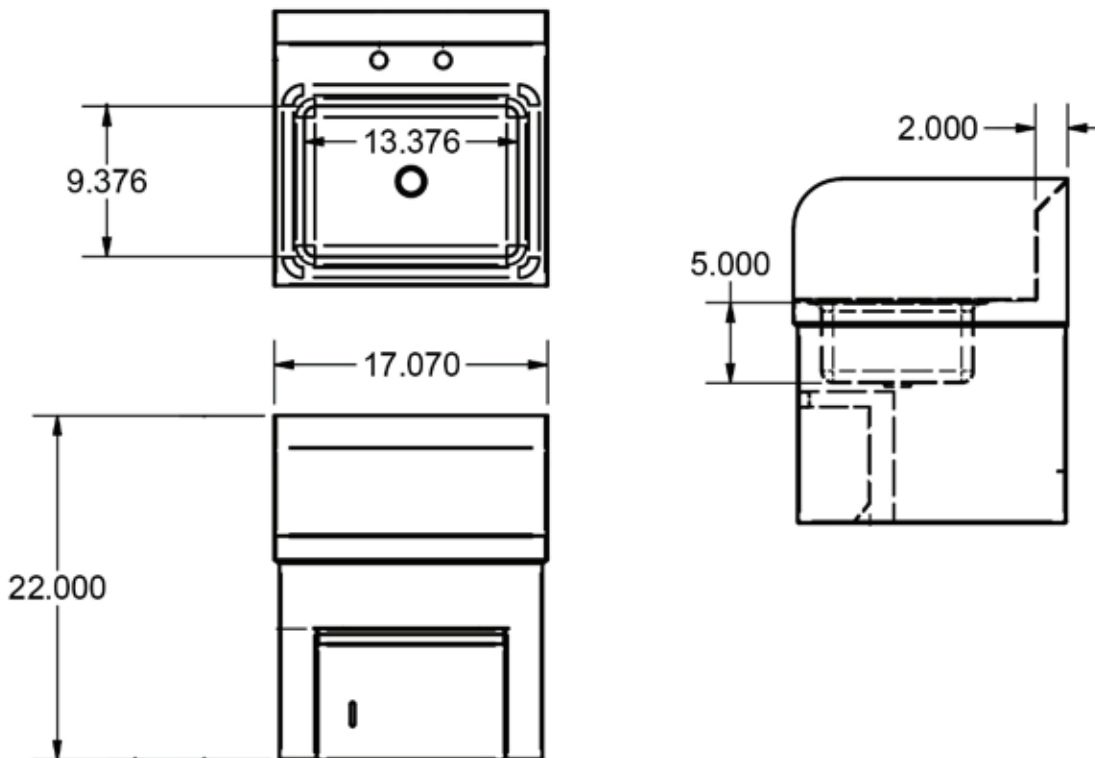

Deck Mount Hand Sink w/ Integrated Towel Dispenser

Stainless Steel Hand Sinks

Use your smart phone to scan the above QR code to visit our website:
www.bk-resources.com

Certifications:

Features:

- Wall Mounting Hardware Included
- BKDR-2 Basket Drain Included
- Integrated Towel Dispenser

Material:

- T-304 Heavy Gauge Stainless Steel

Options:

- Upgraded Faucets
- Other Plumbing Accessories - Call For Details

Part Number	Unit Size (w x d)	Bowl Dim. (l x w x d)	Faucet / Spout Mounting	Included Faucet	Drain Size
BKHS-D-1410-SKTS	17" x 22"	14" x 10" x 5"	4" O.C. Deck	-	1 7/8"
BKHS-D-1410-SKTS-P-G	17" x 22"	14" x 10" x 5"	4" O.C. Deck	BKD-3G-G	1 7/8"