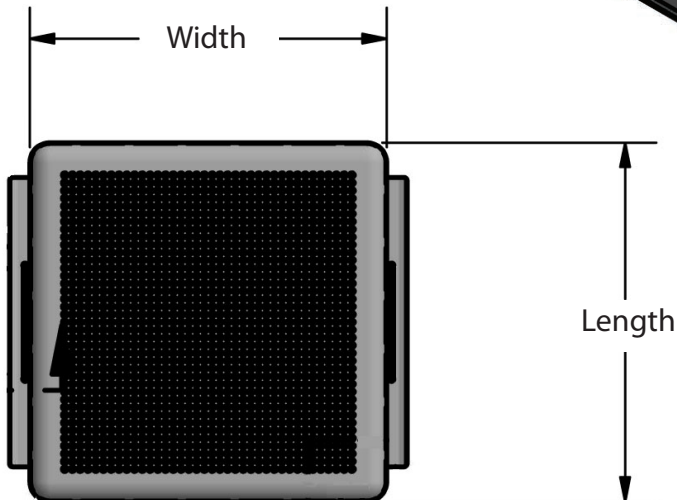

### Features:

- Designed to fit Compartment Sinks
- 2" Deep

### Material:

- T-304 16 ga. Stainless Steel

Part Number	UNIT SIZE (l x w x d)	Fits Bowl Size (l x w)
BK-PB1014	10-3/8" x 13-1/2" x 2"	10" x 14"
BK-PB1620	15-3/8" x 19-1/2" x 2"	16" x 20"
BK-PB1515	14-1/2" x 14-3/8" x 2"	15" x 15"
BK-PB1818	17-1/2" x 17-3/8" x 2"	18" x 18"