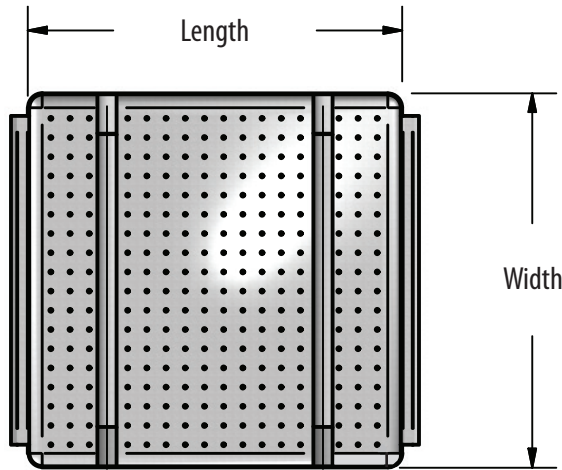

## Features:

- Designed for Easy Use
- Allows for trays & racks to easily slide over basket

## Material:

- T-304 18 ga. Stainless Steel

Part Number	UNIT SIZE (l x w x d)	Fits Bowl Size (l x w)
BK-PRB-5	19-1/2" x 19-1/2" x 4-1/2"	20" x 20"
BK-PRB-1824	23-3/4" x 17-3/8" x 4-1/2"	18" x 24"
BK-PRB-2424	23-1/4" x 23-1/4" x 4-1/2"	24" x 24"
BK-PRB-2030	29-3/4" x 19-1/4" x 4-1/2"	20" x 30"