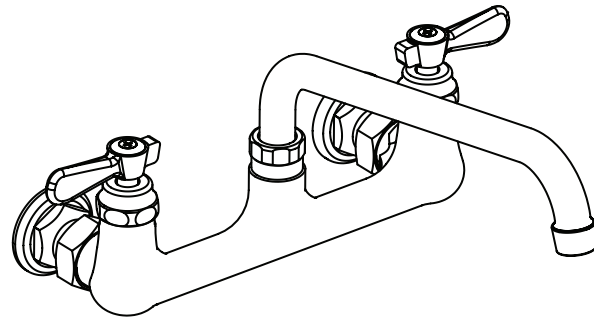

Use your smart phone to scan the above QR code to visit our website: www.bk-resources.com

8" Splash Mount Heavy Duty Faucet with Swing Spout

Model: BKF-G, Lead Free

Options:

BKF-C414-VR
Vandal Resistant Aerator - .5 GPM

BKF-WBH
ADA Compliant
Wrist Blade Handles

BK-DMMK-90
Faucet Mounting Kit - *SOLD SEPARATELY*

Product Specifications:

- Heavy Duty Double Seat 1/4 Turn Ceramic Cartridges
- Color Coded Hot & Cold Indicators
- Double O-Ring Spout Seal
- High Polished Triple Dipped Chrome Finish
- Integral Check Valve
- Lead Free Compliant
- Full Replacement Parts Available

Product Detail:

Model Number	DIM. A	DIM. B	DIM. C
BKF-6-G	2.38" [60.3]	4.63" [117.5]	6" [152.4]
BKF-8-G	2.75" [69.9]	5" [127]	8" [203.2]
BKF-10-G	2.69" [68.3]	5.38" [136.5]	10" [254]
BKF-12-G	3.56" [90.5]	5.75" [146]	12" [304.8]
BKF-14-G	3.38" [98.4]	6.14" [156]	14" [355.6]
BKF-16-G	4.31" [109.5]	6.56" [166.7]	16" [406.4]