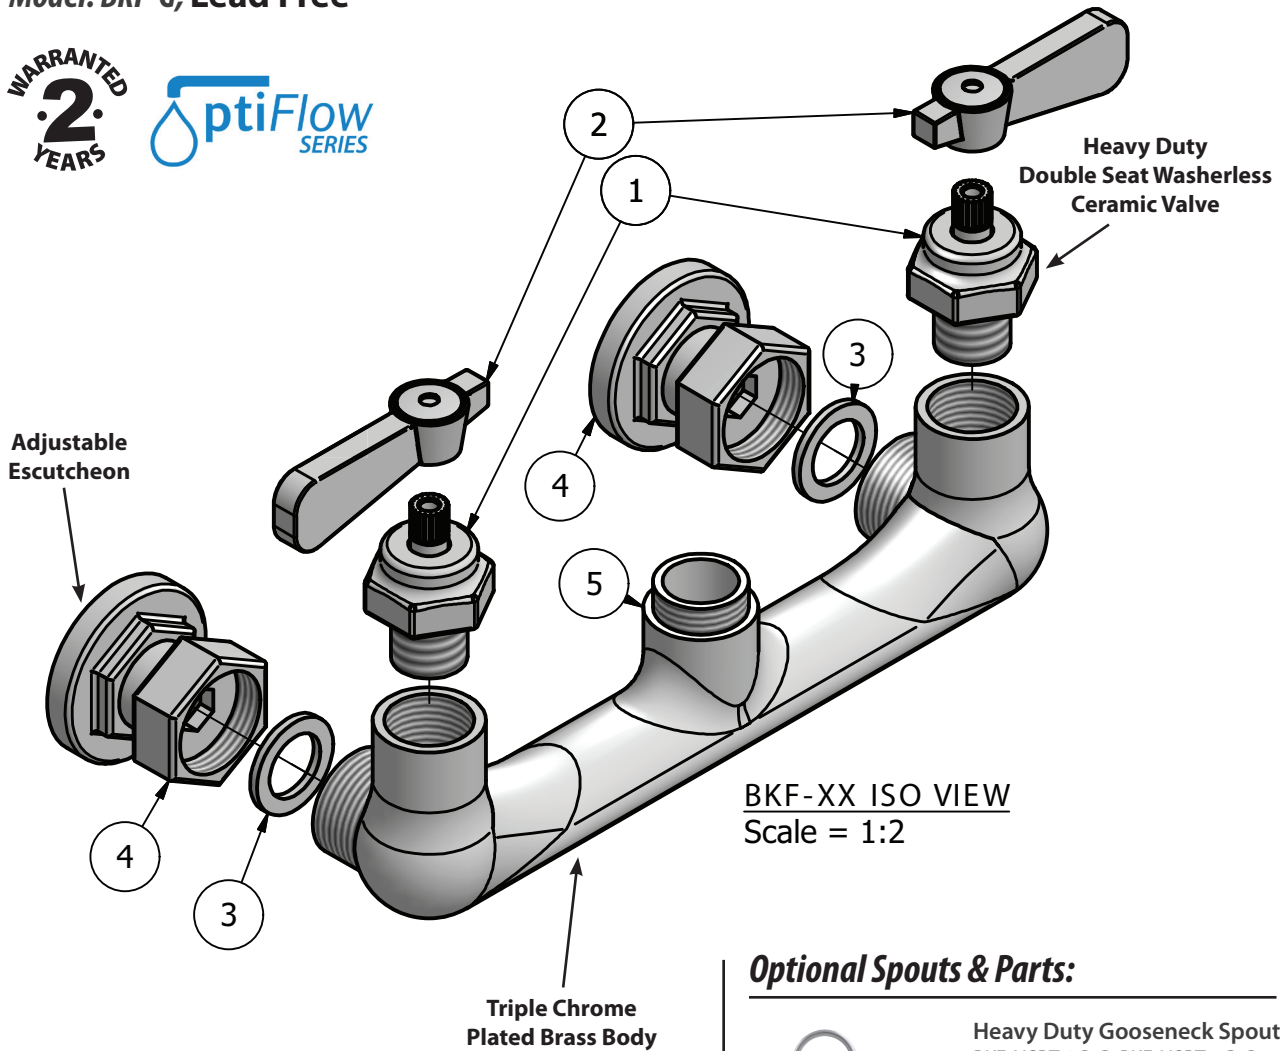

BKF-WBH
ADA Compliant
Wrist Blade Handles

BK-DMMK-90
Faucet Mounting Kit - *SOLD SEPARATELY*

Product Specifications:

- Heavy Duty Double Seat 1/4 Turn Ceramic Cartridges
- Color Coded Hot & Cold Indicators
- Double O-Ring Spout Seal
- High Polished Triple Dipped Chrome Finish
- Integral Check Valve
- Lead Free Compliant
- Full Replacement Parts Available

Product Detail:

Model Number	DIM. A	DIM. B	DIM. C
BKF-6-G	2.38" [60.3]	4.63" [117.5]	6" [152.4]
BKF-8-G	2.75" [69.9]	5" [127]	8" [203.2]
BKF-10-G	2.69" [68.3]	5.38" [136.5]	10" [254]
BKF-12-G	3.56" [90.5]	5.75" [146]	12" [304.8]
BKF-14-G	3.38" [98.4]	6.14" [156]	14" [355.6]
BKF-16-G	4.31" [109.5]	6.56" [166.7]	16" [406.4]

Certifications:

Certified to NSF/ANSI 61 Section 9-G

ADA Compliant

PRODUCT SPECIFICATION SHEET

RESOURCES

8" Splash Mount Heavy Duty Faucet with Swing Spout

Model: BKF-G, Lead Free

Exploded Parts Detail:

Diagram #	Quantity	Part Number	Description
1	2	BKF-CV/HV	Cartridge Assembly
2	2	BK-SBH	Handle
3	2	BKF-MW	Mounting Washer
4	2	BKF-ESC	Mounting Coupling
5	1	BKF-XX	BKF-XX Body

Optional Spouts & Parts:

-  Heavy Duty Gooseneck Spout
BKF-HSPT-3G-G, BKF-HSPT-5G-G
BKF-HSPT-8G-G
-  Heavy Duty DJ Swing Spout
BKF-HSPT-18-G
-  Heavy Duty Swing Spout
BKF-HSPT-6-G, BKF-HSPT-8-G
BKF-HSPT-10-G, BKF-HSPT-12-G
BKF-HSPT-14-G, BKF-HSPT-16-G
-  BKF-C414-VR
Vandal Resistant Aerator - .5 GPM
-  BKF-WBH
ADA Compliant
Wrist Blade Handles
-  BK-DMMK-90
Faucet Mounting Kit - *SOLD SEPARATELY*