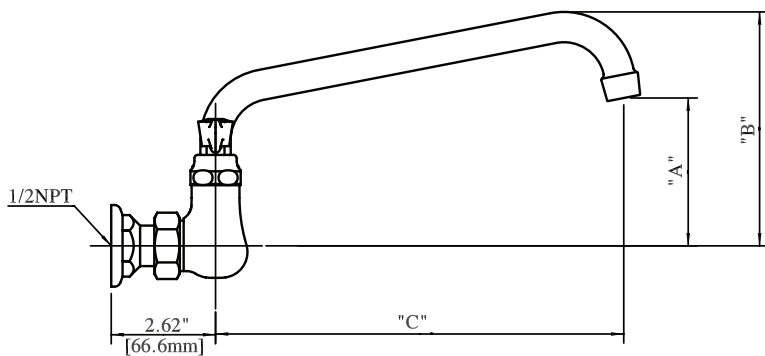

Use your smart phone to scan the above QR code to visit our website: www.bk-resources.com

8" Splash Mount Heavy Duty Faucet with Swing Spout

Model: BKF-G, Lead Free

Options:

BKF-C414-VR
Vandal Resistant Aerator - .5 GPM

BKF-WBH
ADA Compliant
Wrist Blade Handles

BK-DMMK-90
Faucet Mounting Kit - *SOLD SEPARATELY*

Product Specifications:

- Heavy Duty Double Seat 1/4 Turn Ceramic Cartridges
- Color Coded Hot & Cold Indicators
- Double O-Ring Spout Seal
- High Polished Triple Dipped Chrome Finish
- Integral Check Valve
- Lead Free Compliant
- Full Replacement Parts Available

Product Detail:

Model Number	DIM. A	DIM. B	DIM. C
BKF-6-G	2.38" [60.3]	4.63" [117.5]	6" [152.4]
BKF-8-G	2.75" [69.9]	5" [127]	8" [203.2]
BKF-10-G	2.69" [68.3]	5.38" [136.5]	10" [254]
BKF-12-G	3.56" [90.5]	5.75" [146]	12" [304.8]
BKF-14-G	3.38" [98.4]	6.14" [156]	14" [355.6]
BKF-16-G	4.31" [109.5]	6.56" [166.7]	16" [406.4]

Certifications:

Certified to NSF/ANSI 61 Section 9-G

ADA Compliant

PRODUCT SPECIFICATION SHEET

RESOURCES