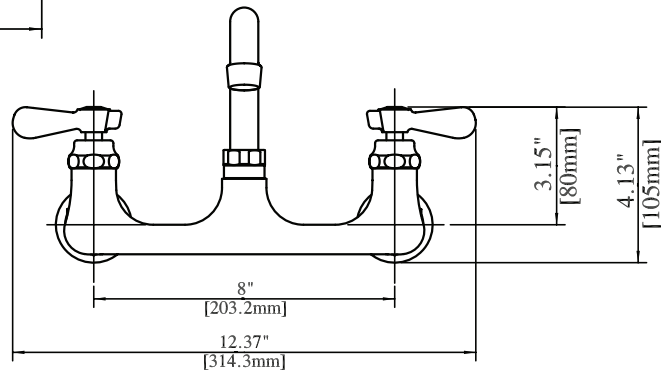

Use your smart phone to scan the above QR code to visit our website: www.bk-resources.com

8" Splash Mount Heavy Duty Faucet with Swing Spout

Model: BKF-G, Lead Free

Options:

BKF-C414-VR
Vandal Resistant Aerator - .5 GPM

BKF-WBH
ADA Compliant
Wrist Blade Handles

BK-DMMK-90
Faucet Mounting Kit - *SOLD SEPARATELY*

Product Specifications:

- Heavy Duty Double Seat 1/4 Turn Ceramic Cartridges
- Color Coded Hot & Cold Indicators
- Double O-Ring Spout Seal
- High Polished Triple Dipped Chrome Finish
- Integral Check Valve
- Lead Free Compliant
- Full Replacement Parts Available

Product Detail:

Model Number	DIM. A	DIM. B	DIM. C
BKF-6-G	2.38" [60.3]	4.63" [117.5]	6" [152.4]
BKF-8-G	2.75" [69.9]	5" [127]	8" [203.2]
BKF-10-G	2.69" [68.3]	5.38" [136.5]	10" [254]
BKF-12-G	3.56" [90.5]	5.75" [146]	12" [304.8]
BKF-14-G	3.38" [98.4]	6.14" [156]	14" [355.6]
BKF-16-G	4.31" [109.5]	6.56" [166.7]	16" [406.4]

Certifications:

Certified to NSF/ANSI 61 Section 9-G

ADA Compliant

PRODUCT SPECIFICATION SHEET

RESOURCES