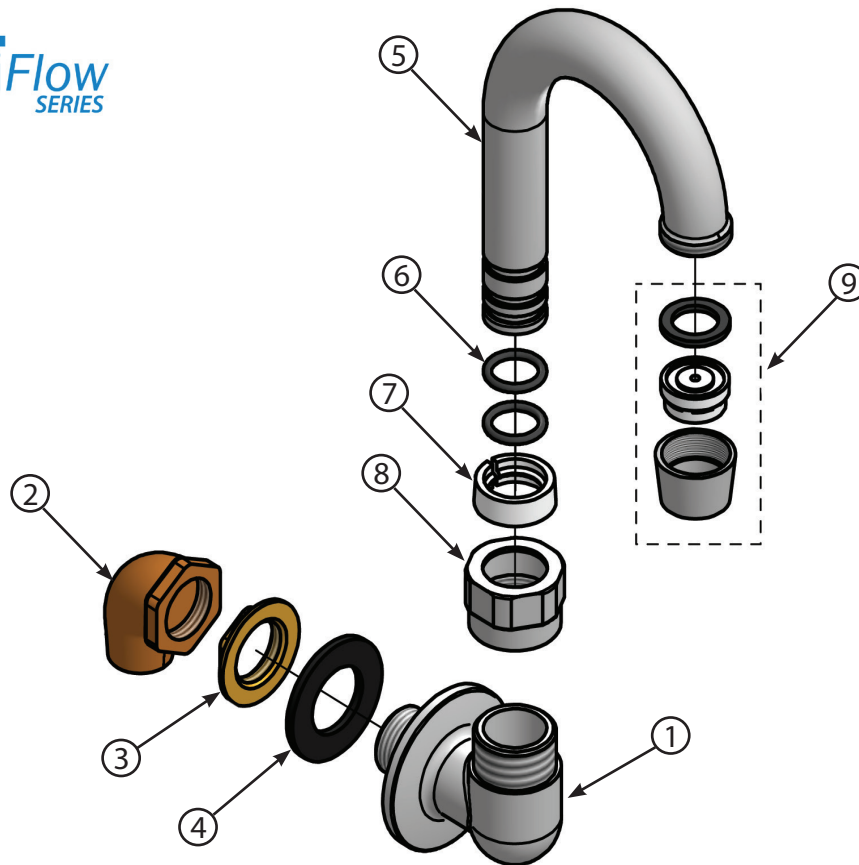

Use your smart phone to scan the above QR code to visit our website: www.bk-resources.com

Splash Mount Spout Base

Model: BKF-WMB-G, Lead Free

Product Specifications:

- 1/2" NPS Threading
- Chrome Plated
- 90° Elbow

Certifications:

PRODUCT SPECIFICATION SHEET

RESOURCES

Splash Mount Spout Base

Model: BKF-WMB-G, Lead Free

Exploded Parts Detail:

Diagram #	Quantity	Part Number	Description
1	1	BKF-WMB-XX-G	Spout Base
2	1	BKF-WMB-ELBOW	Elbow
3	2	BKF-WMB-MN	Nut
4	2	BKF-WMB-W	Washer
5	2	BKF-SPT-XX	Spout
6	2	BKF-O-RING	O-Ring
7	1	BKF-AER	Aerator
8	1	BKF-SPF-S	Spacer
9	1	BKF-SPT-AER	Aerator

Optional Spouts & Parts:

-  Heavy Duty Gooseneck Spout
BKF-HSPT-3G-G, BKF-HSPT-5G-G
BKF-HSPT-8G-G
-  Heavy Duty DJ Swing Spout
BKF-HSPT-18-G
-  Heavy Duty Swing Spout
BKF-HSPT-6-G, BKF-HSPT-8-G
BKF-HSPT-10-G, BKF-HSPT-12-G
BKF-HSPT-14-G, BKF-HSPT-16-G
-  BKF-C414-VR
Vandal Resistant Aerator - .5 GPM