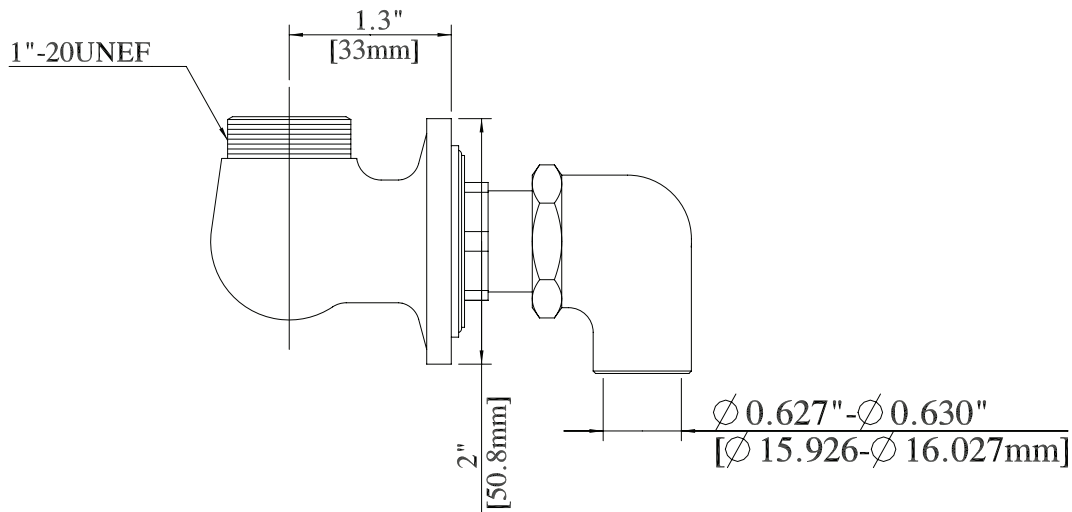

Use your smart phone to scan the above QR code to visit our website: www.bk-resources.com

Splash Mount Spout Base

Model: BKF-WMB-G, Lead Free

Product Specifications:

- 1/2" NPS Threading
- Chrome Plated
- 90° Elbow

Certifications:

PRODUCT SPECIFICATION SHEET

RESOURCES

Splash Mount Spout Base

Model: BKF-WMB-G, Lead Free

Exploded Parts Detail:

Diagram #	Quantity	Part Number	Description
1	1	BKF-WMB-XX-G	Spout Base
2	1	BKF-WMB-ELBOW	Elbow
3	2	BKF-WMB-MN	Nut
4	2	BKF-WMB-W	Washer
5	2	BKF-SPT-XX	Spout
6	2	BKF-O-RING	O-Ring
7	1	BKF-AER	Aerator
8	1	BKF-SPF-S	Spacer
9	1	BKF-SPT-AER	Aerator