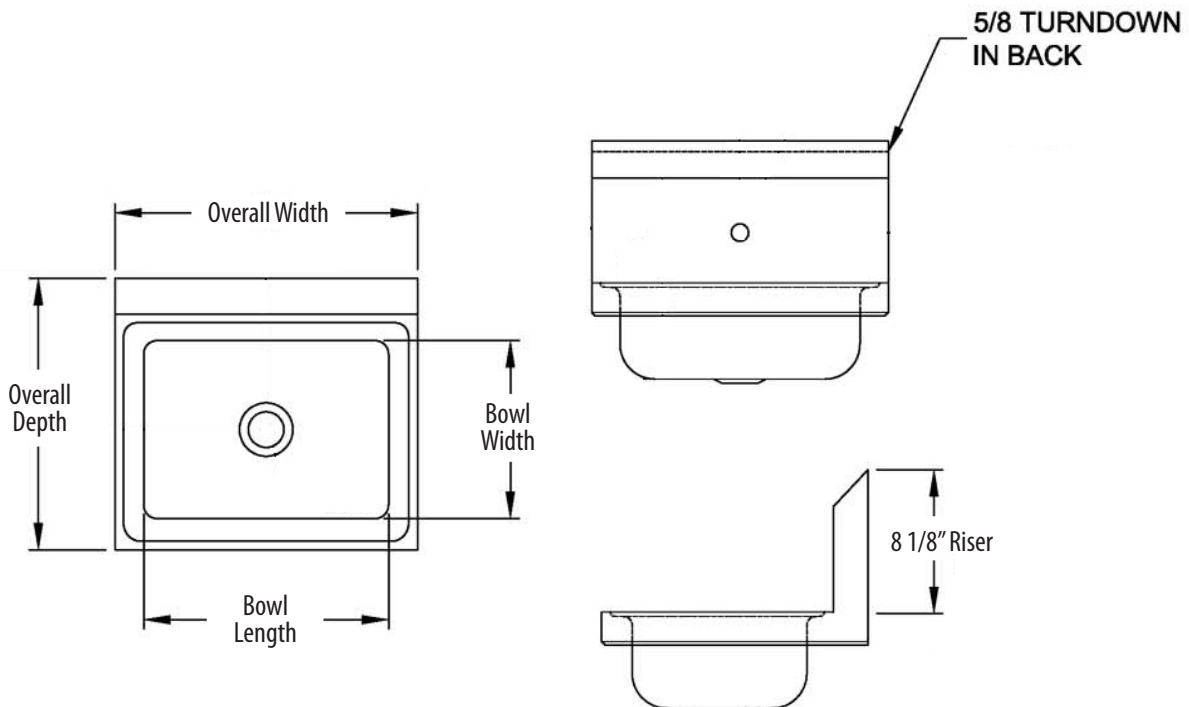

### Features:

- Wall Mounting Hardware Included
- Drain Included
- Marine Edge

### Options:

- Upgraded Faucets
- Other Plumbing Accessories - Call For Details

Part Number	Unit Size (w x d)	Bowl Dim. (l x w x d)	Faucet / Spout Mounting	Included Faucet	Drain Size	Product Weight (lbs)
BKHS-W-1410-1	17" x 15 1/2"	14" x 10" x 5"	1 Hole Splash	-	1 7/8"	8.00
BKHS-W-1410-1-P-G	17" x 15 1/2"	14" x 10" x 5"	1 Hole Splash	BKF-SEF-3G	1 7/8"	18.00
BKHS-W-1410-1-4D	17" x 15 1/2"	14" x 10" x 5"	1 Hole Splash	-	3 1/2"	20.00
BKHS-W-1410-1-4D-P-G	17" x 15 1/2"	14" x 10" x 5"	1 Hole Splash	BKF-SEF-3G	3 1/2"	