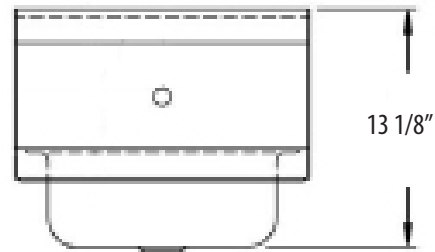

### Options:

- Upgraded Faucets
- Other Plumbing Accessories - Call For Details

Part Number	Unit Size (l x d)	Bowl Dim. (l x w x d)	Faucet / Spout Mounting	Side Splash	Included Faucet	Drain Size	Product Weight (lbs)
BKHS-W-1410-SS	17" x 15 1/2"	14" x 10" x 5"	4" O.C. Splash	Dual	-	1 7/8"	12.50
BKHS-W-1410-RS	17" x 15 1/2"	14" x 10" x 5"	4" O.C. Splash	Right	-	1 7/8"	11.00
BKHS-W-1410-LS	17" x 15 1/2"	14" x 10" x 5"	4" O.C. Splash	Left	-	1 7/8"	11.00
BKHS-W-1410-SS-P-G	17" x 15 1/2"	14" x 10" x 5"	4" O.C. Splash	Dual	BKF-W-3G-G	1 7/8"	13.30
BKHS-W-1410-RS-P-G	17" x 15 1/2"	14" x 10" x 5"	4" O.C. Splash	Right	BKF-W-3G-G	1 7/8"	13.00
BKHS-W-1410-LS-P-G	17" x 15 1/2"	14" x 10" x 5"	4" O.C. Splash	Left	BKF-W-3G-G	1 7/8"	13.00
BKHS-W-1410-1-SS	17" x 15 1/2"	14" x 10" x 5"	1 Hole Splash	Dual	-	1 7/8"	13.00
BKHS-W-1410-1-SS-P-G	17" x 15 1/2"	14" x 10" x 5"	1 Hole Splash	Dual	BKF-SEF-3G	1 7/8"	22.00
BKHS-D-1410-SS	17" x 17"	14" x 10" x 5"	4" O.C. Deck	Dual	-	1 7/8"	15.00
BKHS-D-1410-SS-P-G	17" x 17"	14" x 10" x 5"	4" O.C. Deck	Dual	BKD-3G-G	1 7/8"	17.00