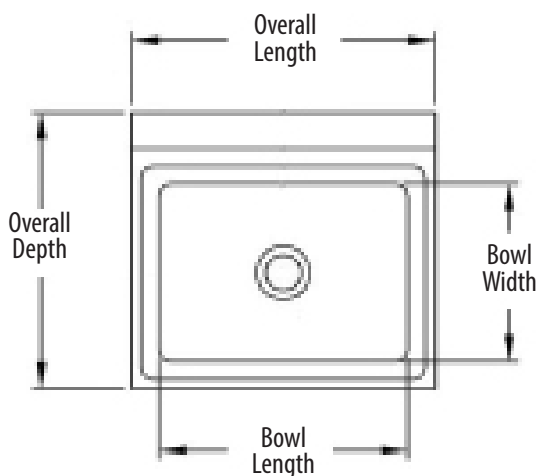

### Features:

- Wall Mounting Hardware Included
- Drain Included
- Accommodates 4" O.C. Faucets
- Marine Edge

### Options:

- Upgraded Faucets
- Other Plumbing Accessories - Call For Details

Part Number	Unit Size (l x d)	Bowl Dim. (l x w x d)	Faucet / Spout Mounting	Side Splash	Included Faucet	Drain Size	Product Weight (lbs)
BKHS-W-1410-SS	17" x 15 1/2"	14" x 10" x 5"	4" O.C. Splash	Dual	-	1 7/8"	12.50
BKHS-W-1410-RS	17" x 15 1/2"	14" x 10" x 5"	4" O.C. Splash	Right	-	1 7/8"	11.00
BKHS-W-1410-LS	17" x 15 1/2"	14" x 10" x 5"	4" O.C. Splash	Left	-	1 7/8"	11.00
BKHS-W-1410-SS-P-G	17" x 15 1/2"	14" x 10" x 5"	4" O.C. Splash	Dual	BKF-W-3G-G	1 7/8"	13.30
BKHS-W-1410-RS-P-G	17" x 15 1/2"	14" x 10" x 5"	4" O.C. Splash	Right	BKF-W-3G-G	1 7/8"	13.00
BKHS-W-1410-LS-P-G	17" x 15 1/2"	14" x 10" x 5"	4" O.C. Splash	Left	BKF-W-3G-G	1 7/8"	13.00
BKHS-W-1410-1-SS	17" x 15 1/2"	14" x 10" x 5"	1 Hole Splash	Dual	-	1 7/8"	13.00
BKHS-W-1410-1-SS-P-G	17" x 15 1/2"	14" x 10" x 5"	1 Hole Splash	Dual	BKF-SEF-3G	1 7/8"	22.00
BKHS-D-1410-SS	17" x 17"	14" x 10" x 5"	4" O.C. Deck	Dual	-	1 7/8"	15.00
BKHS-D-1410-SS-P-G	17" x 17"	14" x 10" x 5"	4" O.C. Deck	Dual	BKD-3G-G	1 7/8"	17.00