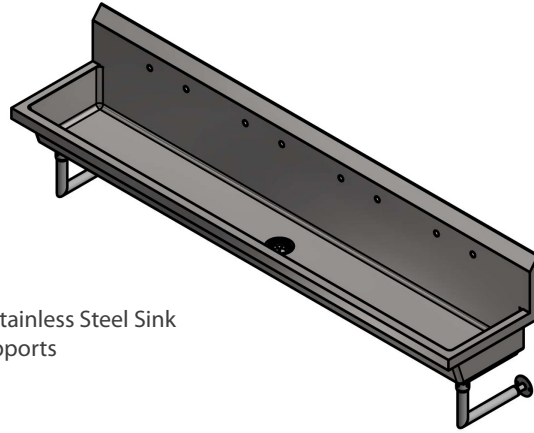

Wall Mount Multistation Handwash Sinks

Stainless Steel Hand Sinks

Use your smart phone to scan the above QR code to visit our website:
www.bk-resources.com

Certifications:

Features:

- T-304 Basket Drain Included
- 1, 2, 3, or 4 Stations Per Sink Available
- Splash Mounted Single Hole or 8" On center Faucet
- Model #'s Ending in "B" Include an Attached Bracket for Mounting Knee Valves
- Custom Faucet Hole Configurations Available
- 19.875" Overall Width and 28.25" Overall Height

Material:

- 14 Ga. T-304 Stainless Steel Sink
- 18 Ga. S/S Supports

Part Number	Handwash Stations	Faucet / Spout Mounting	Bracket for Knee Valve	Overall Dimensions	Product Weight (lbs)
MSHS-24W1	1	Single Hole Splash	No	24" (l) x 19 7/8" (w)	37.28
MSHS-24W1B	1	Single Hole Splash	Yes	24" (l) x 19 7/8" (w)	38.00
MSHS-24W2	1	8" O.C. Splash	No	24" (l) x 19 7/8" (w)	38.00
MSHS-48W1	2	Single Hole Splash	No	48" (l) x 19 7/8" (w)	60.00
MSHS-48W1B	2	Single Hole Splash	Yes	48" (l) x 19 7/8" (w)	60.00
MSHS-48W2	2	8" O.C. Splash	No	48" (l) x 19 7/8" (w)	60.00
MSHS-60W1	2	Single Hole Splash	No	60" (l) x 19 7/8" (w)	71.00
MSHS-60W1B	2	Single Hole Splash	Yes	60" (l) x 19 7/8" (w)	71.00
MSHS-60W2	2	8" O.C. Splash	No	60" (l) x 19 7/8" (w)	71.00
MSHS-72W1	3	Single Hole Splash	No	72 (l) x 19 7/8" (w)	82.00
MSHS-72W1B	3	Single Hole Splash	Yes	72 (l) x 19 7/8" (w)	82.00
MSHS-72W2	3	8" O.C. Splash	No	72 (l) x 19 7/8" (w)	82.00
MSHS-96W1	4	Single Hole Splash	No	96 (l) x 19 7/8" (w)	112.00
MSHS-96W1B	4	Single Hole Splash	Yes	96 (l) x 19 7/8" (w)	112.00
MSHS-96W2	4	8" O.C. Splash	No	96 (l) x 19 7/8" (w)	112.00