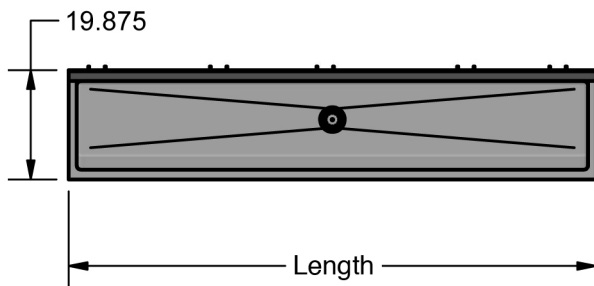

Wall Mount Multistation Handwash Sinks

Stainless Steel Hand Sinks

Use your smart phone to scan the above QR code to visit our website:
www.bk-resources.com

Certifications:

Features:

- T-304 Basket Drain Included
- 1, 2, 3, or 4 Stations Per Sink Available
- Splash Mounted Single Hole or 8" On center Faucet
- Model #'s Ending in "B" Include an Attached Bracket for Mounting Knee Valves
- Custom Faucet Hole Configurations Available
- 19.875" Overall Width and 28.25" Overall Height

Material:

- 14 Ga. T-304 Stainless Steel Sink
- 18 Ga. S/S Supports

Part Number	Handwash Stations	Faucet / Spout Mounting	Bracket for Knee Valve	Overall Dimensions	Product Weight (lbs)
MSHS-24W1	1	Single Hole Splash	No	24" (l) x 19 7/8" (w)	37.28
MSHS-24W1B	1	Single Hole Splash	Yes	24" (l) x 19 7/8" (w)	38.00
MSHS-24W2	1	8" O.C. Splash	No	24" (l) x 19 7/8" (w)	38.00
MSHS-48W1	2	Single Hole Splash	No	48" (l) x 19 7/8" (w)	60.00
MSHS-48W1B	2	Single Hole Splash	Yes	48" (l) x 19 7/8" (w)	60.00
MSHS-48W2	2	8" O.C. Splash	No	48" (l) x 19 7/8" (w)	60.00
MSHS-60W1	2	Single Hole Splash	No	60" (l) x 19 7/8" (w)	71.00
MSHS-60W1B	2	Single Hole Splash	Yes	60" (l) x 19 7/8" (w)	71.00
MSHS-60W2	2	8" O.C. Splash	No	60" (l) x 19 7/8" (w)	71.00
MSHS-72W1	3	Single Hole Splash	No	72 (l) x 19 7/8" (w)	82.00
MSHS-72W1B	3	Single Hole Splash	Yes	72 (l) x 19 7/8" (w)	82.00
MSHS-72W2	3	8" O.C. Splash	No	72 (l) x 19 7/8" (w)	82.00
MSHS-96W1	4	Single Hole Splash	No	96 (l) x 19 7/8" (w)	112.00
MSHS-96W1B	4	Single Hole Splash	Yes	96 (l) x 19 7/8" (w)	112.00
MSHS-96W2	4	8" O.C. Splash	No	96 (l) x 19 7/8" (w)	112.00