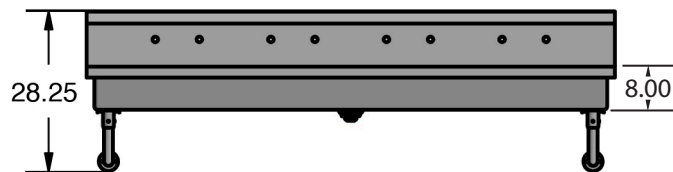

Wall Mount Multistation Handwash Sinks

Stainless Steel Hand Sinks

Use your smart phone to scan the above QR code to visit our website:
www.bk-resources.com

Certifications:

Features:

- T-304 Basket Drain Included
- 1, 2, 3, or 4 Stations Per Sink Available
- Splash Mounted Single Hole or 8" On center Faucet
- Model #'s Ending in "B" Include an Attached Bracket for Mounting Knee Valves
- Custom Faucet Hole Configurations Available
- 19.875" Overall Width and 28.25" Overall Height

Material:

- 14 Ga. T-304 Stainless Steel Sink
- 18 Ga. S/S Supports

Part Number	Handwash Stations	Faucet / Spout Mounting	Bracket for Knee Valve	Overall Dimensions	Product Weight (lbs)
MSHS-24W1	1	Single Hole Splash	No	24" (l) x 19 7/8" (w)	37.28
MSHS-24W1B	1	Single Hole Splash	Yes	24" (l) x 19 7/8" (w)	38.00
MSHS-24W2	1	8" O.C. Splash	No	24" (l) x 19 7/8" (w)	38.00
MSHS-48W1	2	Single Hole Splash	No	48" (l) x 19 7/8" (w)	60.00
MSHS-48W1B	2	Single Hole Splash	Yes	48" (l) x 19 7/8" (w)	60.00
MSHS-48W2	2	8" O.C. Splash	No	48" (l) x 19 7/8" (w)	60.00
MSHS-60W1	2	Single Hole Splash	No	60" (l) x 19 7/8" (w)	71.00
MSHS-60W1B	2	Single Hole Splash	Yes	60" (l) x 19 7/8" (w)	71.00
MSHS-60W2	2	8" O.C. Splash	No	60" (l) x 19 7/8" (w)	71.00
MSHS-72W1	3	Single Hole Splash	No	72 (l) x 19 7/8" (w)	82.00
MSHS-72W1B	3	Single Hole Splash	Yes	72 (l) x 19 7/8" (w)	82.00
MSHS-72W2	3	8" O.C. Splash	No	72 (l) x 19 7/8" (w)	82.00
MSHS-96W1	4	Single Hole Splash	No	96 (l) x 19 7/8" (w)	112.00
MSHS-96W1B	4	Single Hole Splash	Yes	96 (l) x 19 7/8" (w)	112.00
MSHS-96W2	4	8" O.C. Splash	No	96 (l) x 19 7/8" (w)	112.00