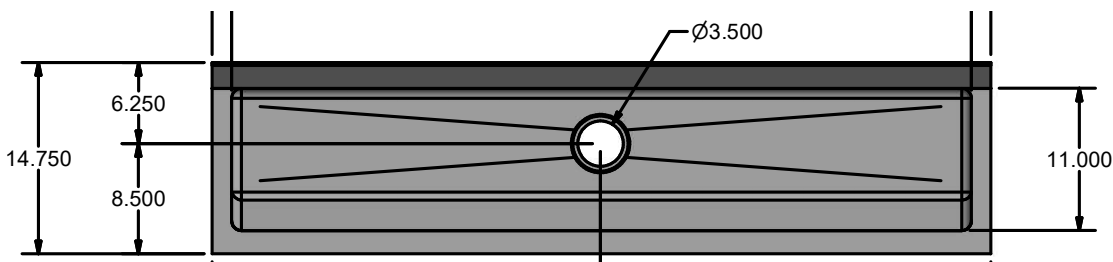

Wall Mount Trough Urinals

Urinals

Use your smart phone to scan the above QR code to visit our website:
www.bk-resources.com

Features:

- Wall Mount Design
- Full length sloping backsplash with flush pipe
- Perfect for High Traffic Areas
- Wall mounting Brackets Included
- Basket Drain Included

Material:

- 14 Ga. T-304 Stainless Steel Sink

Product Compliance:

- ASME A112.19.3/CSA B45.4

Part Number	Flush Pipe Included	Overall Dimensions
MSU-48PG	Yes	48" x 14 ^{7/8} " x 18
MSU-60PG	Yes	60" x 14 ^{7/8} " x 18
MSU-72PG	Yes	72" x 14 ^{7/8} " x 18
MSU-96PG	Yes	96" x 14 ^{7/8} " x 18

PRODUCT DATA SHEET

BK RESOURCES

Wall Mount Trough Urinals

Urinals

Use your smart phone to scan the above QR code to visit our website:
www.bk-resources.com

Features:

- Wall Mount Design
- Full length sloping backsplash with flush pipe
- Perfect for High Traffic Areas
- Wall mounting Brackets Included
- Basket Drain Included

Material:

- 14 Ga. T-304 Stainless Steel Sink

Product Compliance:

- ASME A112.19.3/CSA B45.4

PARTS LIST			
Item	Item #	Qty	Description
1	MSUXX	1	Multi-Station Urinal
2	MSU-MB	2	Mounting Bracket
3	MSU-LN	4	1/4-20 Lock Nut
4	Mounting Bracket	See Table Below	
5	Mounting Bracket Screw	See Table Below	