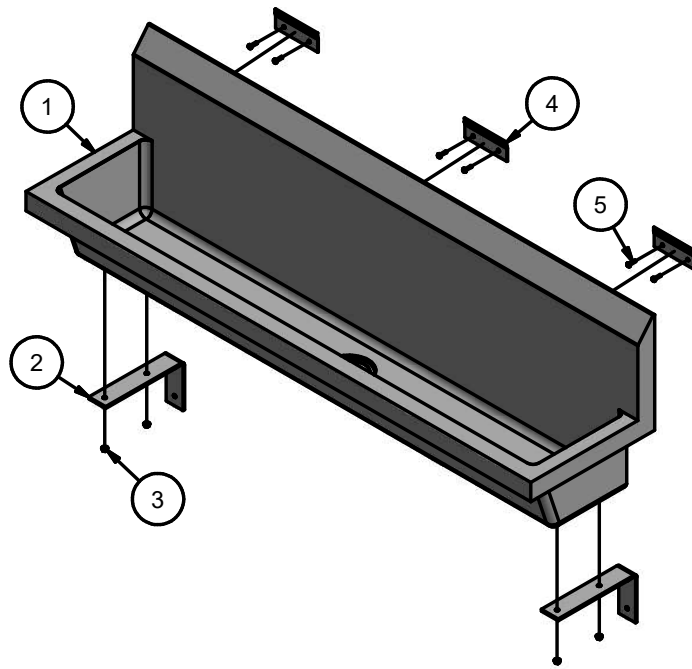

Wall Mount Trough Urinals

Urinals

Use your smart phone to scan the above QR code to visit our website:
www.bk-resources.com

Features:

- Wall Mount Design
- Full length sloping backsplash with flush pipe
- Perfect for High Traffic Areas
- Wall mounting Brackets Included
- Basket Drain Included

PRODUCT DATA SHEET

BK RESOURCES

Wall Mount Trough Urinals

Urinals

Use your smart phone to scan the above QR code to visit our website:
www.bk-resources.com

Features:

- Wall Mount Design
- Full length sloping backsplash with flush pipe
- Perfect for High Traffic Areas
- Wall mounting Brackets Included
- Basket Drain Included

Material:

- 14 Ga. T-304 Stainless Steel Sink

Product Compliance:

- ASME A112.19.3/CSA B45.4

PARTS LIST			
Item	Item #	Qty	Description
1	MSUXX	1	Multi-Station Urinal
2	MSU-MB	2	Mounting Bracket
3	MSU-LN	4	1/4-20 Lock Nut
4	Mounting Bracket	See Table Below	
5	Mounting Bracket Screw	See Table Below	