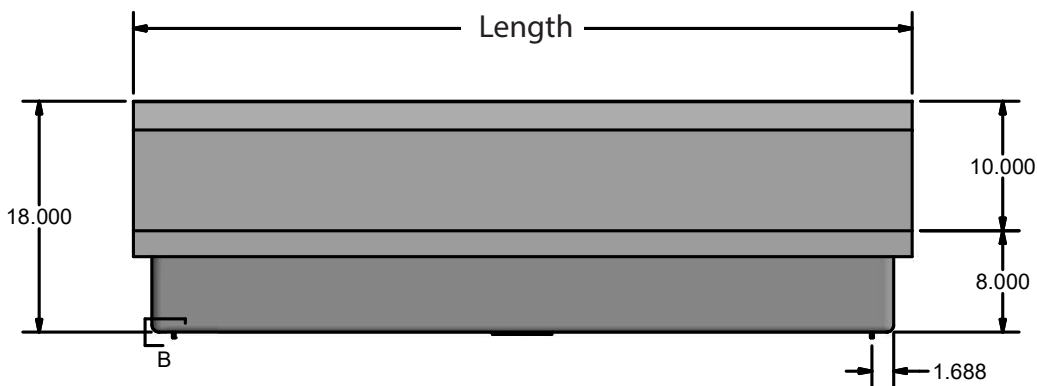

Wall Mount Trough Urinals

Urinals

Use your smart phone to scan the above QR code to visit our website:
www.bk-resources.com

Features:

- Wall Mount Design
- Full length sloping backsplash with flush pipe
- Perfect for High Traffic Areas
- Wall mounting Brackets Included
- Basket Drain Included

Material:

- 14 Ga. T-304 Stainless Steel Sink

Product Compliance:

- ASME A112.19.3/CSA B45.4

Part Number	Flush Pipe Included	Overall Dimensions
MSU-48PG	Yes	48" x 14 ^{7/8} " x 18
MSU-60PG	Yes	60" x 14 ^{7/8} " x 18
MSU-72PG	Yes	72" x 14 ^{7/8} " x 18
MSU-96PG	Yes	96" x 14 ^{7/8} " x 18

PRODUCT DATA SHEET

BK RESOURCES

Wall Mount Trough Urinals

Urinals

Use your smart phone to scan the above QR code to visit our website:
www.bk-resources.com

Features:

- Wall Mount Design
- Full length sloping backsplash with flush pipe
- Perfect for High Traffic Areas
- Wall mounting Brackets Included
- Basket Drain Included