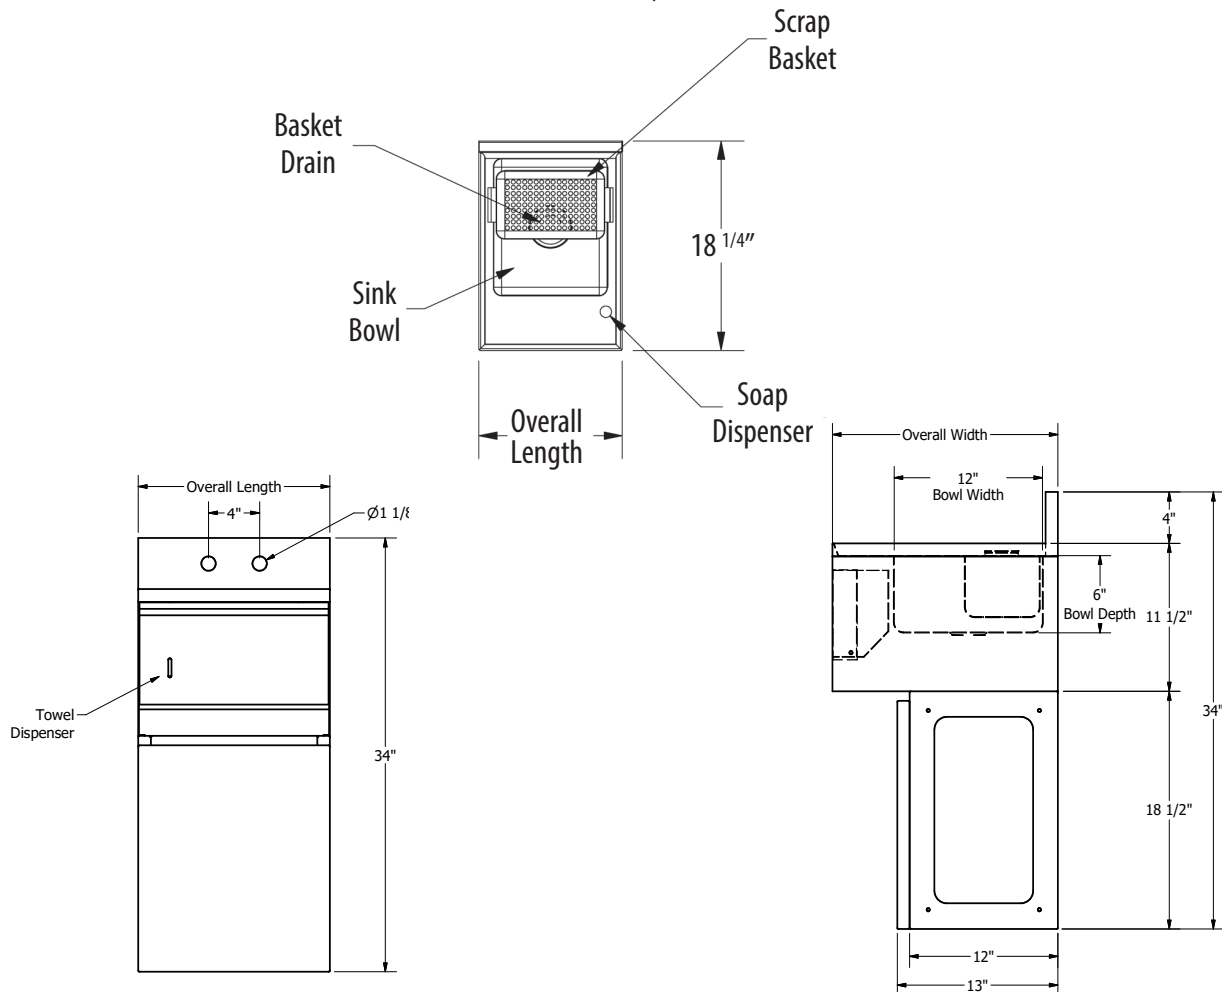

Slimline Underbar Dump Sink w/ Soap & Towel Dispenser

**Stainless Steel Underbar Dump Sinks
(18" Front to Back Units)**

Use your smart phone to scan the above QR code to visit our website:
www.bk-resources.com

Features:

- Strainer Basket
- BK-UCSD-1 Soap Dispenser
- BKDR-2 Basket Drain
- Towel Dispenser

Material:

- T-304 18 ga. Stainless Steel
- S/S Legs
- Adjustable High Impact Corrosion Resistant Feet

Part Number	Unit Size (l x w x h)	Faucet Mount	Faucet Included	Overall Length	Product Weight (lbs)
UBB-18-1012HST-12	12 1/2" x 18 1/4" x 33 1/2"	Splash	N/A	12 1/2"	37.84
UBB-18-1012HST-12-P-G	12 1/2" x 18 1/4" x 33 1/2"	Splash	BKF-W2-3G-G	12 1/2"	40.03
UBB-18-1012HST-15	15 1/2" x 18 1/4" x 33 1/2"	Splash	N/A	15 1/2"	
UBB-18-1012HST-15-P-G	15 1/2" x 18 1/4" x 33 1/2"	Splash	BKF-W2-3G-G	15 1/2"	