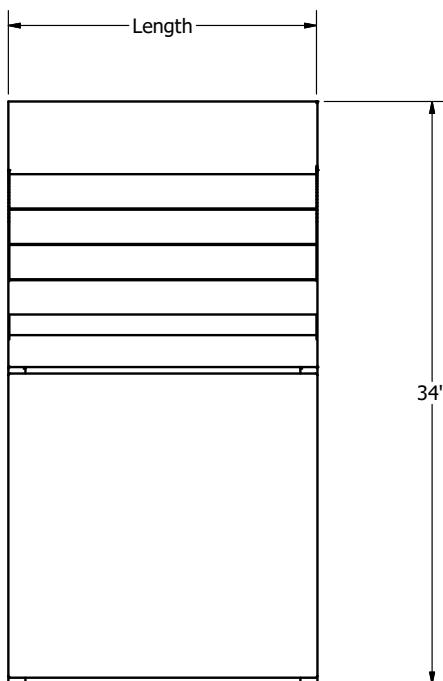

4 Step Liquor Display

Stainless Steel Liquor Display

Use your smart phone to scan the above QR code to visit our website:
www.bk-resources.com

Certifications:

Features:

- Protective Guard Rail on Each Step
- Uniform Fit with Other Underbar Products

Material:

- T-304 18 ga. Stainless Steel
- 18 ga SS Front Panels W/ Galv Base
- Removable SS Front Panel on Base

21" Deep Part Number	Unit Size: (l x w)	Product Weight (lbs)	18" Deep Part Number	Unit Size: (l x w)	Product Weight (lbs)	Approximate Bottle Capacity
UBB-21-LD12	12" x 21 1/4"	31.00	UBB-18-LD12	12" x 18 1/4"	30.00	13
UBB-21-LD18	18" x 21 1/4"	36.00	UBB-18-LD18	18" x 18 1/4"	34.00	20
UBB-21-LD24	24" x 21 1/4"	41.00	UBB-18-LD24	24" x 18 1/4"	38.00	27
UBB-21-LD36	36" x 21 1/4"		UBB-18-LD36	36" x 18 1/4"		40