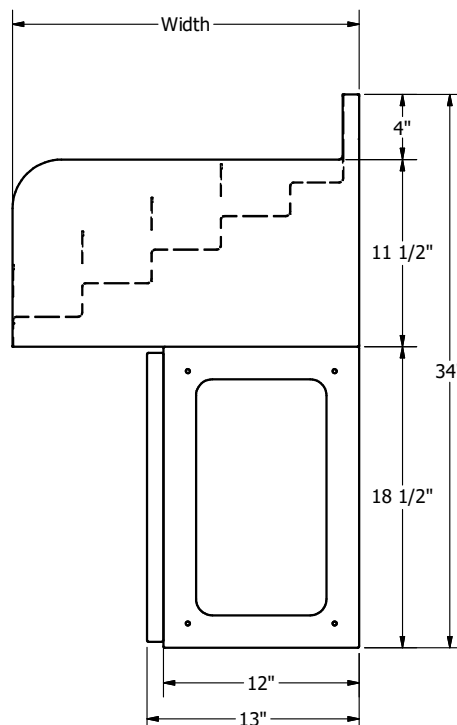

4 Step Liquor Display

Stainless Steel Liquor Display

Use your smart phone to scan the above QR code to visit our website:
www.bk-resources.com

Certifications:

Features:

- Protective Guard Rail on Each Step
- Uniform Fit with Other Underbar Products

Material:

- T-304 18 ga. Stainless Steel
- 18 ga SS Front Panels W/ Galv Base
- Removable SS Front Panel on Base

21" Deep Part Number	Unit Size: (l x w)	Product Weight (lbs)	18" Deep Part Number	Unit Size: (l x w)	Product Weight (lbs)	Approximate Bottle Capacity
UBB-21-LD12	12" x 21 1/4"	31.00	UBB-18-LD12	12" x 18 1/4"	30.00	13
UBB-21-LD18	18" x 21 1/4"	36.00	UBB-18-LD18	18" x 18 1/4"	34.00	20
UBB-21-LD24	24" x 21 1/4"	41.00	UBB-18-LD24	24" x 18 1/4"	38.00	27
UBB-21-LD36	36" x 21 1/4"		UBB-18-LD36	36" x 18 1/4"		40