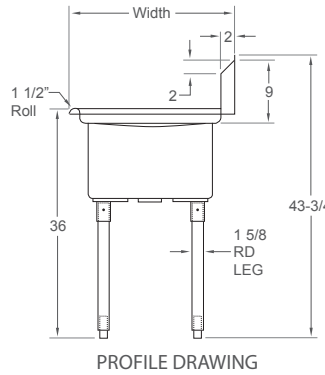

Two Compartment Sinks - S/S Legs & Bracing

Upgrade To S/S Legs and End Bracing by adding "5" to the end of the Part Number

EXAMPLE:

BKS-1-1620-12S = BKS-1-1620-12 + BKL-SSH-1220

⚠ See below for Details.

BKS - Two Compartment Sinks

- 18 ga T-304 Stainless Steel
- 1^{5/8}" Galvanized Legs w/ 1" Adjustable High Impact Corrosion Resistant Feet
- 1/4" Pitched Drainboards To Ensure Proper Drainage

- 1 1/2" Rounded Front and Side Edges
- Accommodates 8" On Center Faucets
- 2 (BKDR-4) 3 1/2" Drains Included
- 9" Backsplash

Part Number	Bowl Size (l x w x d)	Unit Size (l x w)	Drainboard	Sets of Faucet Holes
BKS-2-1620-12	16" x 20" x 12"	37" x 25 ^{13/16"}	None	1
BKS-2-1620-12-18L	16" x 20" x 12"	52 1/2" x 25 ^{13/16"}	(1) L - 18"	1
BKS-2-1620-12-18R	16" x 20" x 12"	52 1/2" x 25 ^{13/16"}	(1) R - 18"	1
BKS-2-1620-12-18T	16" x 20" x 12"	68" x 25 ^{13/16"}	(2) - 18"	1
BKS-2-18-12	18" x 18" x 12"	41" x 23 ^{13/16"}	None	1
BKS-2-18-12-18L	18" x 18" x 12"	56 1/2" x 23 ^{13/16"}	(1) L - 18"	1
BKS-2-18-12-18R	18" x 18" x 12"	56 1/2" x 23 ^{13/16"}	(1) R - 18"	1
BKS-2-18-12-18T	18" x 18" x 12"	72" x 23 ^{13/16"}	(2) - 18"	1
BKS-2-20-12-18T	20" x 20" x 12"	76" x 25 ^{13/16"}	(2) - 18"	1
BKS-2-24-14	24" x 24" x 14"	53" x 29 ^{13/16"}	None	1
BKS-2-24-14-24L	24" x 24" x 14"	74 1/2" x 29 ^{13/16"}	(1) L - 24"	1
BKS-2-24-14-24R	24" x 24" x 14"	74 1/2" x 29 ^{13/16"}	(1) R - 24"	1
BKS-2-24-14-24T	24" x 24" x 14"	96" x 29 ^{13/16"}	(2) - 24"	1

EXAMPLE:

If you have a BKS-1-1620-12 (Bowl Width 20" and Bowl Depth 12") you will need Part Number BKL-SSH-1220

Part Number	Fits: Bowl Depth	Fits: Bowl Width	Part Number	Fits: Bowl Depth	Fits: Bowl Width
BKL-SSH-1014	10"	14"	BKL-SSH-1424	14"	24"
BKL-SSH-1218	12"	18"	BKL-SSH-1418	14"	18"
BKL-SSH-1220	12"	20"	BKL-SSH-1415	14"	15"
BKL-SSH-1216	12"	16"	BKL-SSH-1420	14"	20"
BKL-SSH-1230	12"	30"	BKL-SSH-1430	14"	30"