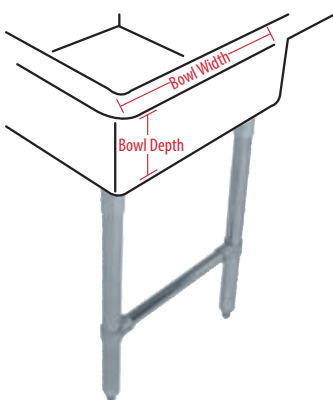

Two Compartment Sinks - S/S Legs & Bracing

Upgrade To S/S Legs and End Bracing by adding "5" to the end of the Part Number

EXAMPLE:

BKS-1-1620-12S = BKS-1-1620-12 + BKL-SSH-1220

⚠ See below for Details.

BKS - Two Compartment Sinks

- 18 ga T-304 Stainless Steel
- 1^{5/8}" Galvanized Legs w/ 1" Adjustable High Impact Corrosion Resistant Feet
- 1/4" Pitched Drainboards To Ensure Proper Drainage

- 1 1/2" Rounded Front and Side Edges
- Accommodates 8" On Center Faucets
- 2 (BKDR-4) 3 1/2" Drains Included
- 9" Backsplash

Part Number	Bowl Size (l x w x d)	Unit Size (l x w)	Drainboard	Sets of Faucet Holes
BKS-2-1620-12	16" x 20" x 12"	37" x 25 ^{13/16"}	None	1
BKS-2-1620-12-18L	16" x 20" x 12"	52 1/2" x 25 ^{13/16"}	(1) L - 18"	1
BKS-2-1620-12-18R	16" x 20" x 12"	52 1/2" x 25 ^{13/16"}	(1) R - 18"	1
BKS-2-1620-12-18T	16" x 20" x 12"	68" x 25 ^{13/16"}	(2) - 18"	1
BKS-2-18-12	18" x 18" x 12"	41" x 23 ^{13/16"}	None	1
BKS-2-18-12-18L	18" x 18" x 12"	56 1/2" x 23 ^{13/16"}	(1) L - 18"	1
BKS-2-18-12-18R	18" x 18" x 12"	56 1/2" x 23 ^{13/16"}	(1) R - 18"	1
BKS-2-18-12-18T	18" x 18" x 12"	72" x 23 ^{13/16"}	(2) - 18"	1
BKS-2-20-12-18T	20" x 20" x 12"	76" x 25 ^{13/16"}	(2) - 18"	1
BKS-2-24-14	24" x 24" x 14"	53" x 29 ^{13/16"}	None	1
BKS-2-24-14-24L	24" x 24" x 14"	74 1/2" x 29 ^{13/16"}	(1) L - 24"	1
BKS-2-24-14-24R	24" x 24" x 14"	74 1/2" x 29 ^{13/16"}	(1) R - 24"	1
BKS-2-24-14-24T	24" x 24" x 14"	96" x 29 ^{13/16"}	(2) - 24"	1

EXAMPLE:

If you have a BKS-1-1620-12 (Bowl Width 20" and Bowl Depth 12") you will need Part Number BKL-SSH-1220

Part Number	Fits: Bowl Depth	Fits: Bowl Width	Part Number	Fits: Bowl Depth	Fits: Bowl Width
BKL-SSH-1014	10"	14"	BKL-SSH-1424	14"	24"
BKL-SSH-1218	12"	18"	BKL-SSH-1418	14"	18"
BKL-SSH-1220	12"	20"	BKL-SSH-1415	14"	15"
BKL-SSH-1216	12"	16"	BKL-SSH-1420	14"	20"
BKL-SSH-1230	12"	30"	BKL-SSH-1430	14"	30"