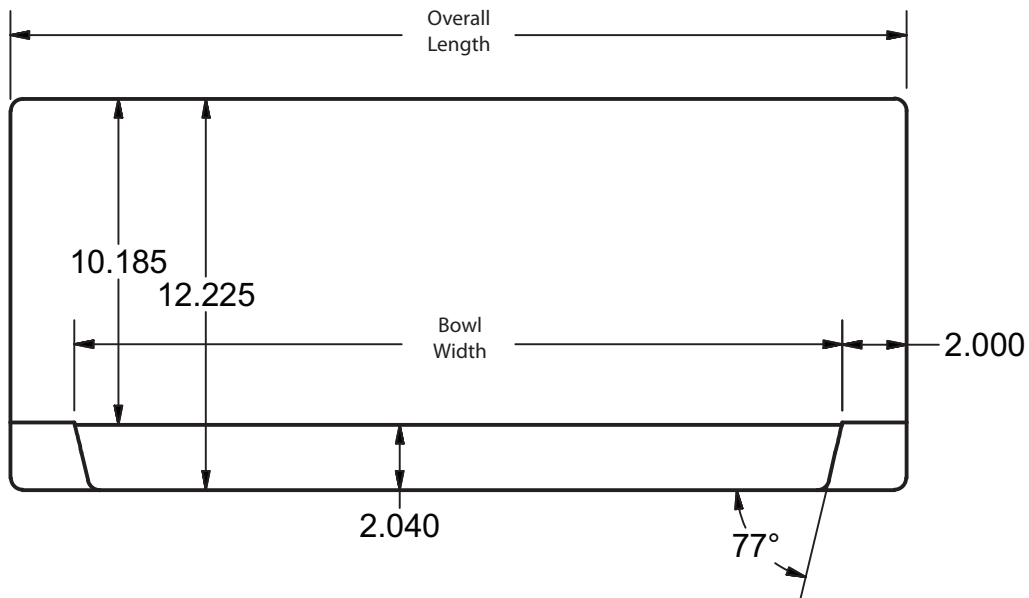

Reversible End Splash

For Use With Compartment Sinks

Use your smart phone to scan the above QR code to visit our website:
www.bk-resources.com

Features:

- Fits Left or Right Side of Sink

Material:

- 18 ga. Stainless Steel

Part Number	Overall Dim. (l x w)	Fits Bowl Width
BKS-RES-18	22" x 18"	18"
BKS-RES-20	24" x 20"	20"
BKS-RES-24	28" x 24"	24"

PRODUCT DATA SHEET

BK RESOURCES