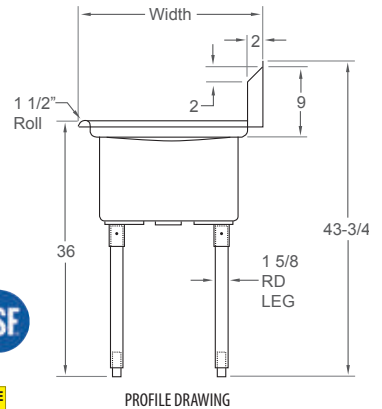

Part Number	Unit Size (l x w)	Bowl Dim. (l x w x d)	Drainboard (l x w)
BKCS-3-18-14-18T	57" x 57"	18" x 18" x 14"	18" x 23 1/2"
BKCS-3-18-14-24T	63" x 63"	18" x 18" x 14"	24" x 23 1/2"
BKCS-3-24-14-24T	75" x 75"	24" x 24" x 14"	24" x 29 1/2"

Upgrade To S/S Legs and End Bracing by adding "S" to the end of the Part Number

**EXAMPLE:**

BKS-1-1620-12S = BKS-1-1620-12 + BKL-SSH-1220

See Pg. 30 for Details.

**Additional Accessories**

- Lever Drains Pg. 27
- Faucets Pg. 20-22

**BKS - One Compartment Sinks**

- 18 ga T-304 Stainless Steel
- 1 5/8" Galvanized Legs w/ 1" Adjustable High Impact Corrosion Resistant Feet
- 1/4" Pitched Drainboards To Ensure Proper Drainage

- 1 1/2" Rounded Front and Side Edges
- Accommodates 8" On Center Faucets
- 1 (BKDR-4) 3 1/2" Drain Included
- 9" Backsplash

Part Number	Bowl Size (l x w x d)	Unit Size (l x w)	Drainboard
BKS-1-1620-12	16" x 20" x 12"	21" x 25 13/16"	None
BKS-1-1620-12-18L	16" x 20" x 12"	36 1/2" x 25 13/16"	(1) L - 18"
BKS-1-1620-12-18R	16" x 20" x 12"	36 1/2" x 25 13/16"	(1) R - 18"
BKS-1-1620-12-18T	16" x 20" x 12"	52" x 25 13/16"	(2) - 18"
BKS-1-18-12	18" x 18" x 12"	23" x 23 13/16"	None
BKS-1-18-12-18L	18" x 18" x 12"	38 1/2" x 23 13/16"	(1) L - 18"
BKS-1-18-12-18R	18" x 18" x 12"	38 1/2" x 23 13/16"	(1) R - 18"
BKS-1-18-12-18T	18" x 18" x 12"	54" x 23 13/16"	(2) - 18"
BKS-1-1824-14	18" x 24" x 14"	23" x 29 13/16"	None
BKS-1-1824-14-24L	18" x 24" x 14"	44 1/2" x 29 13/16"	(1) L - 24"
BKS-1-1824-14-24R	18" x 24" x 14"	44 1/2" x 29 13/16"	(1) R - 24"
BKS-1-1824-14-24T	18" x 24" x 14"	66" x 29 13/16"	(2) - 24"
BKS-1-20-12	20" x 20" x 12"	25" x 25 13/16"	None
BKS-1-24-14	24" x 24" x 14"	29" x 29 13/16"	None
BKS-1-24-14-24L	24" x 24" x 14"	50 1/2" x 29 13/16"	(1) L - 24"
BKS-1-24-14-24R	24" x 24" x 14"	50 1/2" x 29 13/16"	(1) R - 24"
BKS-1-24-14-24T	24" x 24" x 14"	72" x 29 13/16"	(2) - 24"