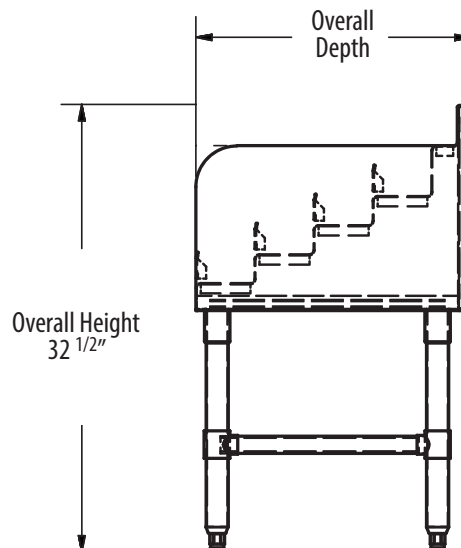

4 Step Liquor Display

Stainless Steel Liquor Display

Use your smart phone to scan the above QR code to visit our website:
www.bk-resources.com

Certifications:

Features:

- Protective Guard Rail on Each Step
- Uniform Fit with Other Underbar Products
- End Bracing Standard

Material:

- T-304 18 ga. Stainless Steel
- 1 5/8" Stainless Steel Legs & End Bracing
- Adjustable High Impact Corrosion Resistant Feet

Options:

21" Deep Part Number	Unit Size: (w x d)	18" Deep Part Number	Unit Size: (w x d)	Approximate Bottle Capacity
BKUB-LD12-21S	12" x 21 1/4"	BKUB-LD12-18S	12" x 18 1/4"	13
BKUB-LD18-21S	18" x 21 1/4"	BKUB-LD18-18S	18" x 18 1/4"	20
BKUB-LD24-21S	24" x 21 1/4"	BKUB-LD24-18S	24" x 18 1/4"	27
BKUB-LD36-21S	36" x 21 1/4"	BKUB-LD36-18S	36" x 18 1/4"	40