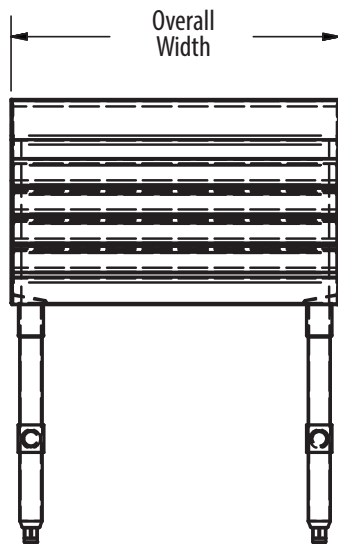

4 Step Liquor Display

Stainless Steel Liquor Display

Use your smart phone to scan the above QR code to visit our website:
www.bk-resources.com

Certifications:

Features:

- Protective Guard Rail on Each Step
- Uniform Fit with Other Underbar Products
- End Bracing Standard

Material:

- T-304 18 ga. Stainless Steel
- 1 5/8" Stainless Steel Legs & End Bracing
- Adjustable High Impact Corrosion Resistant Feet

Options:

21" Deep Part Number	Unit Size: (w x d)	18" Deep Part Number	Unit Size: (w x d)	Approximate Bottle Capacity
BKUB-LD12-21S	12" x 21 1/4"	BKUB-LD12-18S	12" x 18 1/4"	13
BKUB-LD18-21S	18" x 21 1/4"	BKUB-LD18-18S	18" x 18 1/4"	20
BKUB-LD24-21S	24" x 21 1/4"	BKUB-LD24-18S	24" x 18 1/4"	27
BKUB-LD36-21S	36" x 21 1/4"	BKUB-LD36-18S	36" x 18 1/4"	40