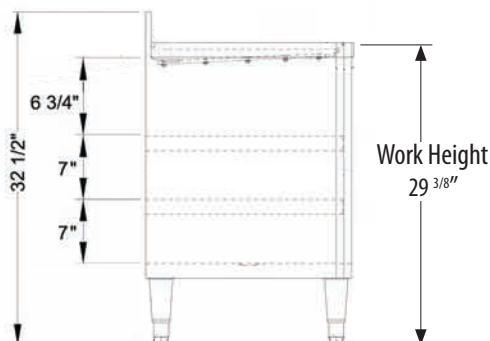

BKUBGC-242