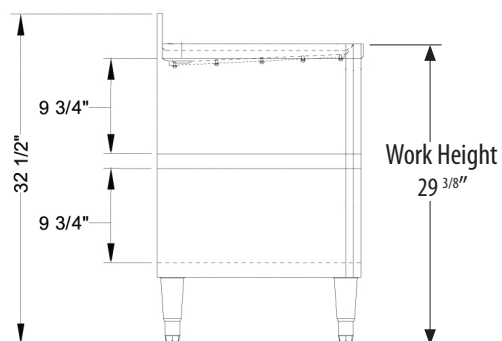

BKUBGC-241