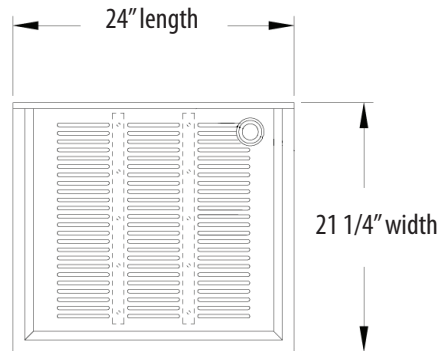

## Features:

- BKUBGC-242 Holds (3) 20" x 20" Glass Racks (not included)
- BKUBGC-241 Holds (2) 20" x 20" Glass Racks (not included)
- Top is Pitched & includes a Drain
- Includes: BKDR-15CP Drain

## Material:

- T-304 18 ga. Stainless Steel
- Stainless Steel Legs
- Adjustable High Impact Corrosion Resistant Feet

Part Number	Unit Size (l x w x h)	# of Glass Racks
BKUBGC-242	24" x 21 1/4" x 32 1/2"	3
BKUBGC-241	24" x 21 1/4" x 32 1/2"	2