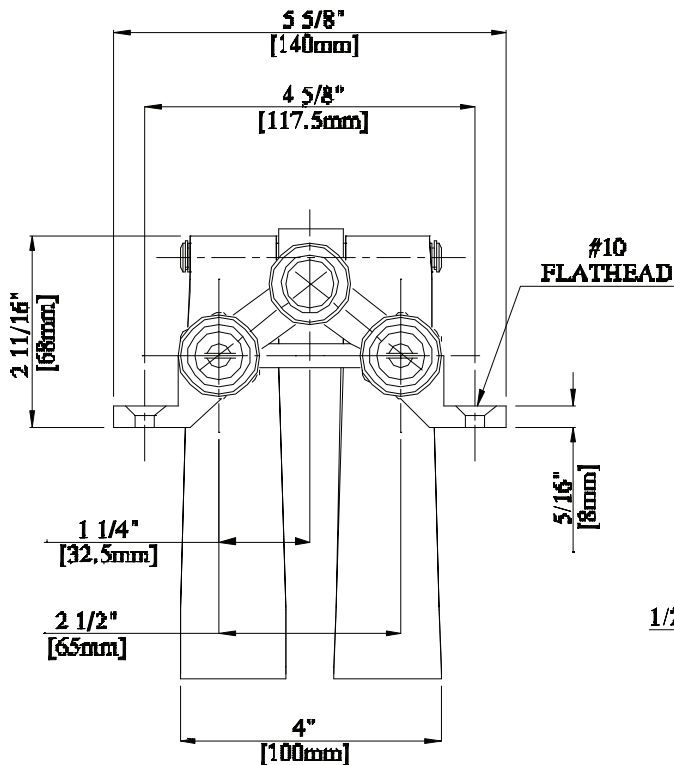

Use your smart phone to scan the above QR code to visit our website: www.bk-resources.com

Dual Pedal Metering Knee Valve

Model: BKDMKV-G, Lead Free

Product Specifications:

- Cast Body
- Adjustable Metered Valve
- Default cycle time set at the CDC recommendation of 20 seconds for handwashing
- Chrome Plated Pedals

Certifications:

PRODUCT SPECIFICATION SHEET

RESOURCES

Dual Pedal Metering Knee Valve

Model: BKDMKV-G, Lead Free

BKKV ISO VIEW
Scale = 1:2

GENERAL NOTES:

- 1.) UNITS OF MEASURE: INCHES [MILLIMETERS]
- 2.) CONTENT IS EXCLUSIVE PROPERTY OF BK RESOURCES. THIS MAY NOT BE REPLICATED OR DISTRIBUTED WITHOUT THE WRITTEN CONSENT OF BK RESOURCES.

PARTS LIST			
ITEM	QTY	PART NUMBER	DESCRIPTION
1	1	BKKV-G_Mixing Valve	
2	2	MF-MV	Metering Valve
3	1	BKSPFV_PIN1	
4	2	BKKV-HP/CP	

PRODUCT SPECIFICATION SHEET

RESOURCES