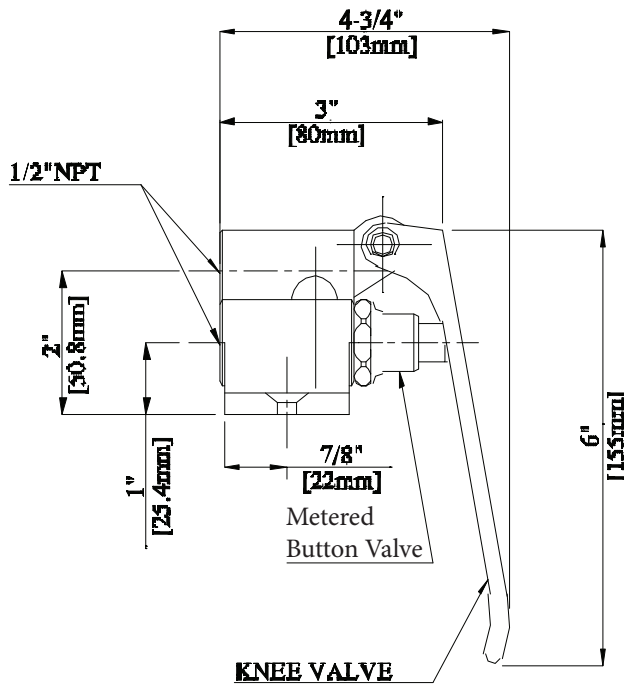

Use your smart phone to scan the above QR code to visit our website: www.bk-resources.com

Dual Pedal Metering Knee Valve

Model: BKDMKV-G, Lead Free

Product Specifications:

- Cast Body
- Adjustable Metered Valve
- Default cycle time set at the CDC recommendation of 20 seconds for handwashing
- Chrome Plated Pedals

Certifications:

PRODUCT SPECIFICATION SHEET

RESOURCES

Dual Pedal Metering Knee Valve

Model: BKDMKV-G, Lead Free

BKKV ISO VIEW
Scale = 1:2

GENERAL NOTES:

- 1.) UNITS OF MEASURE: INCHES [MILLIMETERS]
- 2.) CONTENT IS EXCLUSIVE PROPERTY OF BK RESOURCES. THIS MAY NOT BE REPLICATED OR DISTRIBUTED WITHOUT THE WRITTEN CONSENT OF BK RESOURCES.

PARTS LIST			
ITEM	QTY	PART NUMBER	DESCRIPTION
1	1	BKKV-G_Mixing Valve	
2	2	MF-MV	Metering Valve
3	1	BKSPFV_PIN1	
4	2	BKKV-HP/CP	

PRODUCT SPECIFICATION SHEET

RESOURCES