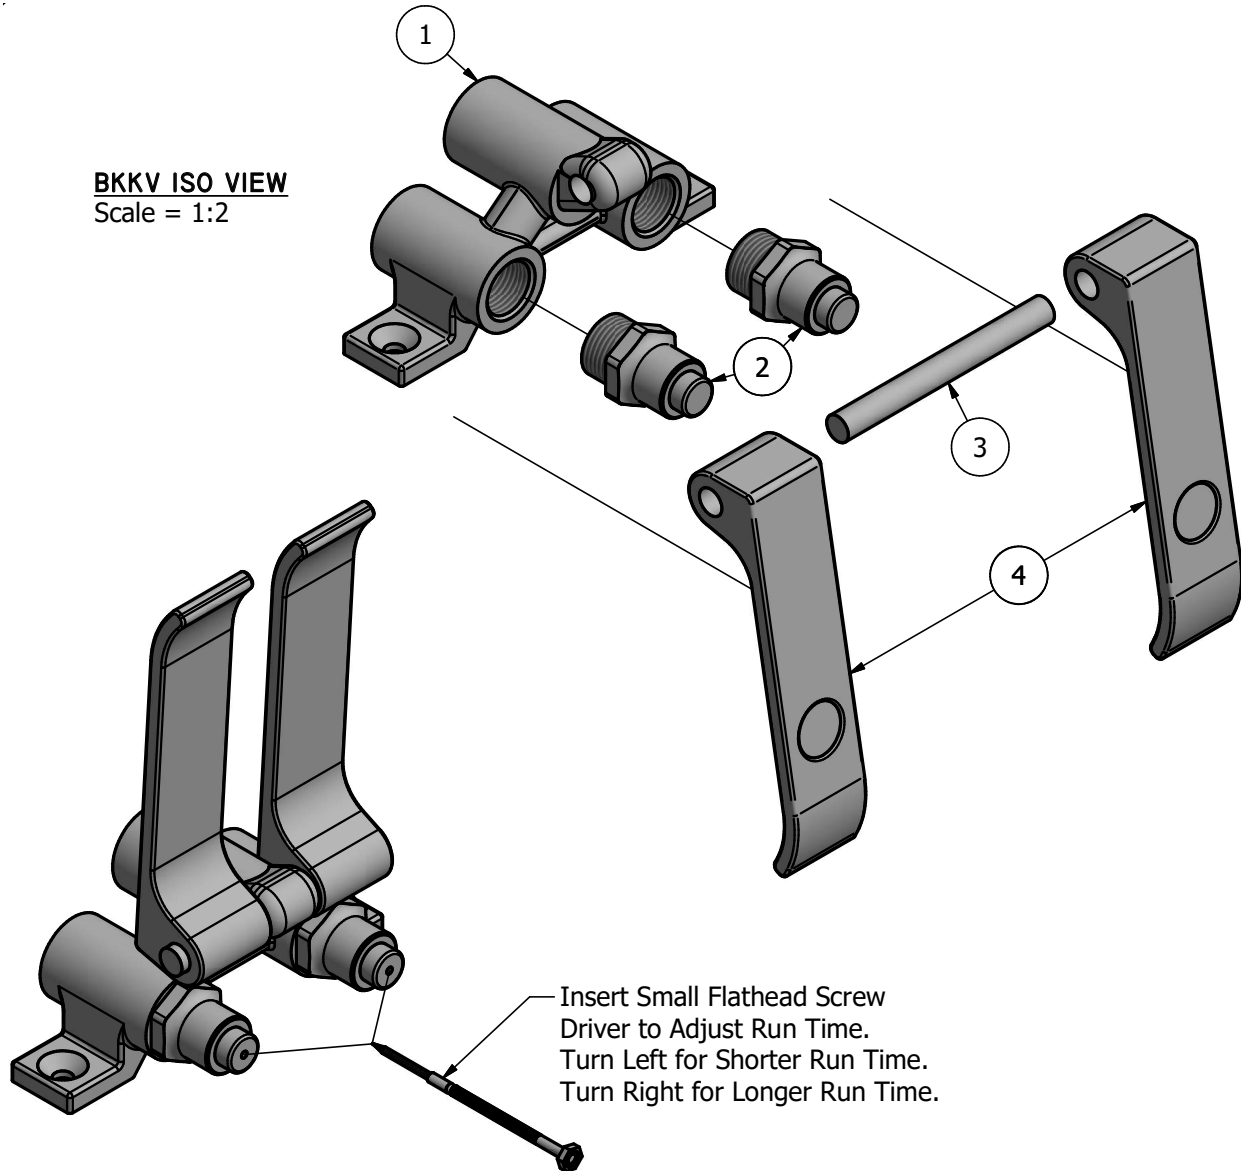

Use your smart phone to scan the above QR code to visit our website: www.bk-resources.com

Dual Pedal Metering Knee Valve

Model: BKDMKV-G, Lead Free

Product Specifications:

- Cast Body
- Adjustable Metered Valve
- Default cycle time set at the CDC recommendation of 20 seconds for handwashing
- Chrome Plated Pedals

Certifications:

PRODUCT SPECIFICATION SHEET

RESOURCES

Dual Pedal Metering Knee Valve

Model: BKDMKV-G, Lead Free

BKKV ISO VIEW
Scale = 1:2

GENERAL NOTES:

- 1.) UNITS OF MEASURE: INCHES [MILLIMETERS]
- 2.) CONTENT IS EXCLUSIVE PROPERTY OF BK RESOURCES. THIS MAY NOT BE REPLICATED OR DISTRIBUTED WITHOUT THE WRITTEN CONSENT OF BK RESOURCES.

PARTS LIST			
ITEM	QTY	PART NUMBER	DESCRIPTION
1	1	BKKV-G_Mixing Valve	
2	2	MF-MV	Metering Valve
3	1	BKSPFV_PIN1	
4	2	BKKV-HP/CP	

PRODUCT SPECIFICATION SHEET

RESOURCES