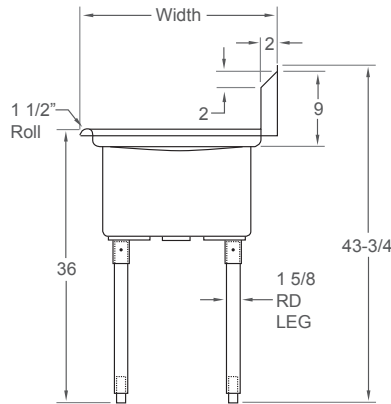

Material:

- T-304 18 ga. Stainless Steel Deck & Bowl
- 1 5/8" Galvanized Legs
- Adjustable High Impact Corrosion Resistant Feet

Model #s ending with "S":

- T-304 18 ga. Stainless Steel Deck & Bowl
- Stainless Steel Legs
- Stainless Steel End Bracing
- Adjustable Stainless Steel over Plastic Bullet Feet

Part Number	Unit Size (l x w)	Bowl Dim. (l x w x d)	Sets of Faucet Holes	Drainboard Size	Legs	Product Weight (lbs)
BKS-1-15-14	20 x 20 ^{13/16"}	15" x 15" x 14"	1	None	Galvanized	30.00
BKS-1-15-14S	20 x 20 ^{13/16"}	15" x 15" x 14"	1	None	Stainless Steel w/ End Bracing	30.00
BKS-1-1620-12	21" x 25 ^{13/16"}	16" x 20" x 12"	1	None	Galvanized	33.00
BKS-1-1620-12S	21" x 25 ^{13/16"}	16" x 20" x 12"	1	None	Stainless Steel w/ End Bracing	42.00
BKS-1-18-12	23 ^{1/2"} x 23 ^{13/16"}	18" x 18" x 12"	1	None	Galvanized	32.00
BKS-1-18-12S	23" x 23 ^{13/16"}	18" x 18" x 12"	1	None	Stainless Steel w/ End Bracing	41.00
BKS-1-1824-14	23" x 29 ^{13/16"}	18" x 24" x 14"	1	None	Galvanized	38.00
BKS-1-1824-14S	23" x 29 ^{13/16"}	18" x 24" x 14"	1	None	Stainless Steel w/ End Bracing	47.00
BKS-1-20-12	25" x 25 ^{13/16"}	20" x 20" x 12"	1	None	Galvanized	35.00
BKS-1-20-12S	25" x 25 ^{13/16"}	20" x 20" x 12"	1	None	Stainless Steel w/ End Bracing	42.00
BKS-1-24-14	29" x 29 ^{13/16"}	24" x 24" x 14"	1	None	Galvanized	47.00
BKS-1-24-14S	29" x 29 ^{13/16"}	24" x 24" x 14"	1	None	Stainless Steel w/ End Bracing	47.00

PRODUCT DATA SHEET

BK RESOURCES

One Compartment - No Drainboards

Stainless Steel Compartment Sinks

PRODUCT DATA SHEET

BK RESOURCES