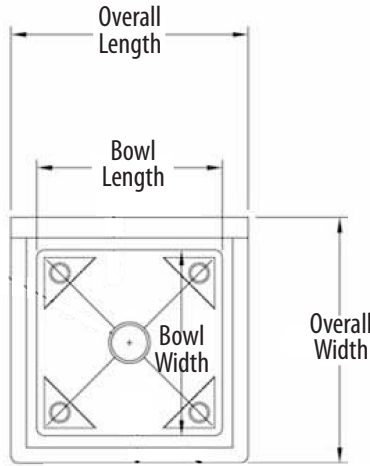

- 1 1/2" Rounded Front and Side Edges
- Accommodates 8" On Center Faucets
- Drain Included
- 9" Backsplash

Options:

- Pre-Rinse Units & Faucets
- Lever Drains
- Upgraded Bullet Feet
- Slant Rack Shelf (BK-SSH)
- End Splash (BKS-RES)
- S/S Basket Drain (BKDR-4-304)

Material:

- T-304 18 ga. Stainless Steel Deck & Bowl
- 1 5/8" Galvanized Legs
- Adjustable High Impact Corrosion Resistant Feet

Model #s ending with "S":

- T-304 18 ga. Stainless Steel Deck & Bowl
- Stainless Steel Legs
- Stainless Steel End Bracing
- Adjustable Stainless Steel over Plastic Bullet Feet

Part Number	Unit Size (l x w)	Bowl Dim. (l x w x d)	Sets of Faucet Holes	Drainboard Size	Legs	Product Weight (lbs)
BKS-1-15-14	20 x 20 ^{13/16"}	15" x 15" x 14"	1	None	Galvanized	30.00
BKS-1-15-14S	20 x 20 ^{13/16"}	15" x 15" x 14"	1	None	Stainless Steel w/ End Bracing	30.00
BKS-1-1620-12	21" x 25 ^{13/16"}	16" x 20" x 12"	1	None	Galvanized	33.00
BKS-1-1620-12S	21" x 25 ^{13/16"}	16" x 20" x 12"	1	None	Stainless Steel w/ End Bracing	42.00
BKS-1-18-12	23 ^{1/2"} x 23 ^{13/16"}	18" x 18" x 12"	1	None	Galvanized	32.00
BKS-1-18-12S	23" x 23 ^{13/16"}	18" x 18" x 12"	1	None	Stainless Steel w/ End Bracing	41.00
BKS-1-1824-14	23" x 29 ^{13/16"}	18" x 24" x 14"	1	None	Galvanized	38.00
BKS-1-1824-14S	23" x 29 ^{13/16"}	18" x 24" x 14"	1	None	Stainless Steel w/ End Bracing	47.00
BKS-1-20-12	25" x 25 ^{13/16"}	20" x 20" x 12"	1	None	Galvanized	35.00
BKS-1-20-12S	25" x 25 ^{13/16"}	20" x 20" x 12"	1	None	Stainless Steel w/ End Bracing	42.00
BKS-1-24-14	29" x 29 ^{13/16"}	24" x 24" x 14"	1	None	Galvanized	47.00
BKS-1-24-14S	29" x 29 ^{13/16"}	24" x 24" x 14"	1	None	Stainless Steel w/ End Bracing	47.00

PRODUCT DATA SHEET

BK RESOURCES

One Compartment - No Drainboards

Stainless Steel Compartment Sinks

PRODUCT DATA SHEET

BK RESOURCES