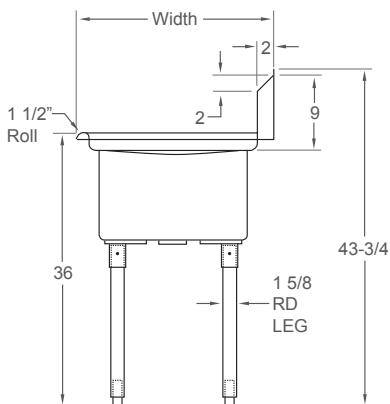

- 1/4" Pitched Drainboards To Ensure Proper Drainage
- 1 1/2" Rounded Front and Side Edges
- Accommodates 8" On Center Faucets
- Drain Included
- 9" Backsplash

Options:

- Pre-Rinse Units & Faucets
- Lever Drains
- Upgraded Bullet Feet
- Slant Rack Shelf (BK-SSH)
- End Splash (BKS-RES)
- S/S Basket Drain (BKDR-4-304)

Material:

- T-304 18 ga. Stainless Steel Deck & Bowl
- 1 5/8" Galvanized Legs
- Adjustable High Impact Corrosion Resistant Feet
- Models ending with "S" have Stainless Steel Legs, End Bracing and Adjustable Stainless Steel over Plastic Bullet Feet

Part Number	Unit Size (l x w)	Bowl Dim. (l x w x d)	Sets of Faucet Holes	Drainboard Size	Legs	Product Weight (lbs)
BKS-1-1620-12-18L/R	36 1/2" x 25 13/16"	16" x 20" x 12"	1	(1)L/R - 18"	Galvanized	39.00
BKS-1-1620-12-18L/RS	36 1/2" x 25 13/16"	16" x 20" x 12"	1	(1)L/R - 18"	Stainless Steel w/ End Bracing	48.00
BKS-1-18-12-18L/R	38 1/2" x 23 13/16"	18" x 18" x 12"	1	(1)L/R - 18"	Galvanized	40.00
BKS-1-18-12-18L/RS	38 1/2" x 23 13/16"	18" x 18" x 12"	1	(1)L/R - 18"	Stainless Steel w/ End Bracing	48.00
BKS-1-1824-14-24L/R	44 1/2" x 29 13/16"	18" x 24" x 14"	1	(1)L/R - 24"	Galvanized	49.00
BKS-1-1824-14-24L/RS	44 1/2" x 29 13/16"	18" x 24" x 14"	1	(1)L/R - 24"	Stainless Steel w/ End Bracing	49.00
BKS-1-24-14-24L/R	50 1/2" x 29 13/16"	24" x 24" x 14"	1	(1)L/R - 24"	Galvanized	54.00
BKS-1-24-14-24L/RS	50 1/2" x 29 13/16"	24" x 24" x 14"	1	(1)L/R - 24"	Stainless Steel w/ End Bracing	63.00

PRODUCT DATA SHEET

BK RESOURCES

One Compartment - One Drainboard

Stainless Steel Compartment Sinks

PRODUCT DATA SHEET

BK RESOURCES