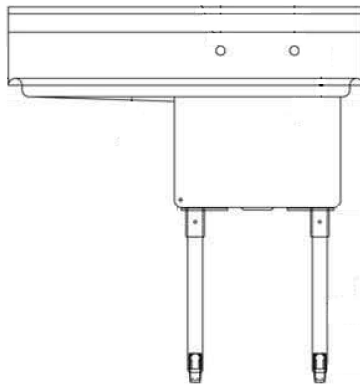

- 1/4" Pitched Drainboards To Ensure Proper Drainage
- 1 1/2" Rounded Front and Side Edges
- Accommodates 8" On Center Faucets
- Drain Included
- 9" Backsplash

Options:

- Pre-Rinse Units & Faucets
- Lever Drains
- Upgraded Bullet Feet
- Slant Rack Shelf (BK-SSH)
- End Splash (BKS-RES)
- S/S Basket Drain (BKDR-4-304)

Material:

- T-304 18 ga. Stainless Steel Deck & Bowl
- 1 5/8" Galvanized Legs
- Adjustable High Impact Corrosion Resistant Feet
- Models ending with "S" have Stainless Steel Legs, End Bracing and Adjustable Stainless Steel over Plastic Bullet Feet

Part Number	Unit Size (l x w)	Bowl Dim. (l x w x d)	Sets of Faucet Holes	Drainboard Size	Legs	Product Weight (lbs)
BKS-1-1620-12-18L/R	36 1/2" x 25 13/16"	16" x 20" x 12"	1	(1)L/R - 18"	Galvanized	39.00
BKS-1-1620-12-18L/RS	36 1/2" x 25 13/16"	16" x 20" x 12"	1	(1)L/R - 18"	Stainless Steel w/ End Bracing	48.00
BKS-1-18-12-18L/R	38 1/2" x 23 13/16"	18" x 18" x 12"	1	(1)L/R - 18"	Galvanized	40.00
BKS-1-18-12-18L/RS	38 1/2" x 23 13/16"	18" x 18" x 12"	1	(1)L/R - 18"	Stainless Steel w/ End Bracing	48.00
BKS-1-1824-14-24L/R	44 1/2" x 29 13/16"	18" x 24" x 14"	1	(1)L/R - 24"	Galvanized	49.00
BKS-1-1824-14-24L/RS	44 1/2" x 29 13/16"	18" x 24" x 14"	1	(1)L/R - 24"	Stainless Steel w/ End Bracing	49.00
BKS-1-24-14-24L/R	50 1/2" x 29 13/16"	24" x 24" x 14"	1	(1)L/R - 24"	Galvanized	54.00
BKS-1-24-14-24L/RS	50 1/2" x 29 13/16"	24" x 24" x 14"	1	(1)L/R - 24"	Stainless Steel w/ End Bracing	63.00

PRODUCT DATA SHEET

BK RESOURCES

One Compartment - One Drainboard

Stainless Steel Compartment Sinks

PRODUCT DATA SHEET

BK RESOURCES