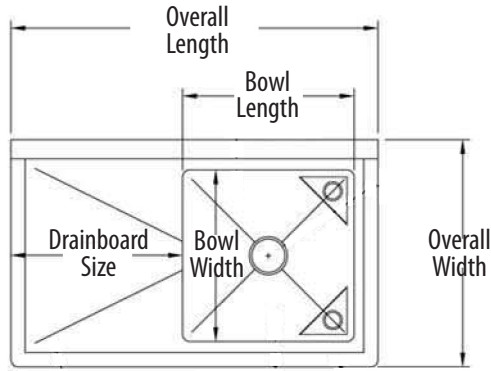

- 1/4" Pitched Drainboards To Ensure Proper Drainage
- 1 1/2" Rounded Front and Side Edges
- Accommodates 8" On Center Faucets
- Drain Included
- 9" Backsplash

Options:

- Pre-Rinse Units & Faucets
- Lever Drains
- Upgraded Bullet Feet
- Slant Rack Shelf (BK-SSH)
- End Splash (BKS-RES)
- S/S Basket Drain (BKDR-4-304)

Model #s ending with "S":

- T-304 18 ga. Stainless Steel Deck & Bowl
- Stainless Steel Legs
- Stainless Steel End Bracing
- Adjustable Stainless Steel over Plastic Bullet Feet

*** Please specify Left or Right Drainboard**

Part Number	Unit Size (l x w)	Bowl Dim. (l x w x d)	Sets of Faucet Holes	Drainboard Size	Legs	Product Weight (lbs)
BKS-1-1620-12-18L/R	36 1/2" x 25 13/16"	16" x 20" x 12"	1	(1)L/R - 18"	Galvanized	39.00
BKS-1-1620-12-18L/RS	36 1/2" x 25 13/16"	16" x 20" x 12"	1	(1)L/R - 18"	Stainless Steel w/ End Bracing	48.00
BKS-1-18-12-18L/R	38 1/2" x 23 13/16"	18" x 18" x 12"	1	(1)L/R - 18"	Galvanized	40.00
BKS-1-18-12-18L/RS	38 1/2" x 23 13/16"	18" x 18" x 12"	1	(1)L/R - 18"	Stainless Steel w/ End Bracing	48.00
BKS-1-1824-14-24L/R	44 1/2" x 29 13/16"	18" x 24" x 14"	1	(1)L/R - 24"	Galvanized	49.00
BKS-1-1824-14-24L/RS	44 1/2" x 29 13/16"	18" x 24" x 14"	1	(1)L/R - 24"	Stainless Steel w/ End Bracing	49.00
BKS-1-24-14-24L/R	50 1/2" x 29 13/16"	24" x 24" x 14"	1	(1)L/R - 24"	Galvanized	54.00
BKS-1-24-14-24L/RS	50 1/2" x 29 13/16"	24" x 24" x 14"	1	(1)L/R - 24"	Stainless Steel w/ End Bracing	63.00

PRODUCT DATA SHEET

BK RESOURCES

One Compartment - One Drainboard

Stainless Steel Compartment Sinks

PRODUCT DATA SHEET

BK RESOURCES