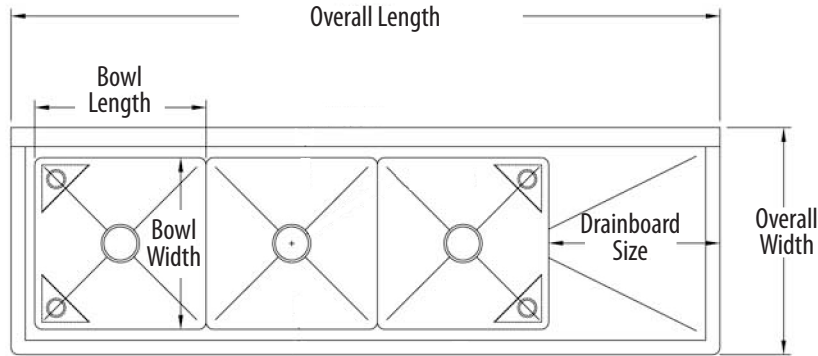

Features:

- 1/4" Pitched Drainboards To Ensure Proper Drainage
- 1 1/2" Rounded Front and Side Edges
- Accommodates 8" On Center Faucets
- Drains Included
- 9" Backsplash

Options:

- Pre-Rinse Units & Faucets
- Lever Drains
- Upgraded Bullet Feet
- Slant Rack Shelf (BK-SSH)
- End Splash (BKS-RES)
- S/S Basket Drain (BKDR-4-304)

*** Please specify Left or Right Drainboard**

Part Number	Unit Size (l x w)	Bowl Dim. (l x w x d)	Sets of Faucet Holes	Drainboard Size	Legs	Product Weight (lbs)
BKS-3-15-14-15L/R	62 1/2" x 20 13/16"	15" x 15" x 14"	1	(1)L/R - 15"	Galvanized	61.00
BKS-3-15-14-15L/RS	62 1/2" x 20 13/16"	15" x 15" x 14"	1	(1)L/R - 15"	Stainless Steel w/ End Bracing	70.50
BKS-3-1620-12-18L/R	68 1/2" x 25 13/16"	16" x 20" x 12"	1	(1)L/R - 18"	Galvanized	78.00
BKS-3-1620-12-18L/RS	68 1/2" x 25 13/16"	16" x 20" x 12"	1	(1)L/R - 18"	Stainless Steel w/ End Bracing	87.00
BKS-3-18-12-18L/R	74 1/2" x 23 13/16"	18" x 18" x 12"	1	(1)L/R - 18"	Galvanized	79.00
BKS-3-18-12-18L/RS	74 1/2" x 23 13/16"	18" x 18" x 12"	1	(1)L/R - 18"	Stainless Steel w/ End Bracing	86.00
BKS-3-1824-14-24L/R	80 1/2" x 29 13/16"	18" x 24" x 14"	1	(1)L/R - 24"	Galvanized	98.00
BKS-3-1824-14-24L/RS	80 1/2" x 29 13/16"	18" x 24" x 14"	1	(1)L/R - 24"	Stainless Steel w/ End Bracing	107.00
BKS-3-24-14-24L/R	98 1/2" x 29 13/16"	24" x 24" x 14"	2	(1)L/R - 24"	Galvanized	114.00
BKS-3-24-14-24L/RS	98 1/2" x 29 13/16"	24" x 24" x 14"	2	(1)L/R - 24"	Stainless Steel w/ End Bracing	123.00

PRODUCT DATA SHEET

RESOURCES

Three Compartment - One Drainboard

Stainless Steel Compartment Sinks

PRODUCT DATA SHEET

BK RESOURCES