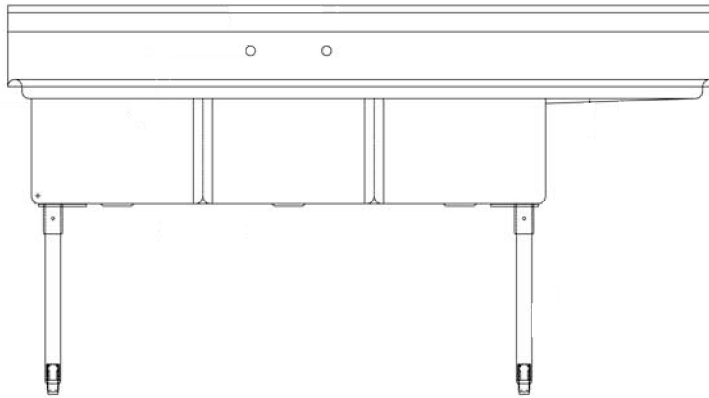

Features:

- 1/4" Pitched Drainboards To Ensure Proper Drainage
- 1 1/2" Rounded Front and Side Edges
- Accommodates 8" On Center Faucets
- Drains Included
- 9" Backsplash

Options:

- Pre-Rinse Units & Faucets
- Lever Drains
- Upgraded Bullet Feet
- Slant Rack Shelf (BK-SSH)
- End Splash (BKS-RES)
- S/S Basket Drain (BKDR-4-304)

Material:

- T-304 18 ga. Stainless Steel Deck & Bowls
- 1 5/8" Galvanized Legs
- Adjustable High Impact Corrosion Resistant Feet

Model #s ending with "S":

- T-304 18 ga. Stainless Steel Deck & Bowls
- Stainless Steel Legs
- Stainless Steel End Bracing
- Adjustable Stainless Steel over Plastic Bullet Feet

*** Please specify Left or Right Drainboard**

Part Number	Unit Size (l x w)	Bowl Dim. (l x w x d)	Sets of Faucet Holes	Drainboard Size	Legs	Product Weight (lbs)
BKS-3-15-14-15L/R	62 1/2" x 20 13/16"	15" x 15" x 14"	1	(1)L/R - 15"	Galvanized	61.00
BKS-3-15-14-15L/RS	62 1/2" x 20 13/16"	15" x 15" x 14"	1	(1)L/R - 15"	Stainless Steel w/ End Bracing	70.50
BKS-3-1620-12-18L/R	68 1/2" x 25 13/16"	16" x 20" x 12"	1	(1)L/R - 18"	Galvanized	78.00
BKS-3-1620-12-18L/RS	68 1/2" x 25 13/16"	16" x 20" x 12"	1	(1)L/R - 18"	Stainless Steel w/ End Bracing	87.00
BKS-3-18-12-18L/R	74 1/2" x 23 13/16"	18" x 18" x 12"	1	(1)L/R - 18"	Galvanized	79.00
BKS-3-18-12-18L/RS	74 1/2" x 23 13/16"	18" x 18" x 12"	1	(1)L/R - 18"	Stainless Steel w/ End Bracing	86.00
BKS-3-1824-14-24L/R	80 1/2" x 29 13/16"	18" x 24" x 14"	1	(1)L/R - 24"	Galvanized	98.00
BKS-3-1824-14-24L/RS	80 1/2" x 29 13/16"	18" x 24" x 14"	1	(1)L/R - 24"	Stainless Steel w/ End Bracing	107.00
BKS-3-24-14-24L/R	98 1/2" x 29 13/16"	24" x 24" x 14"	2	(1)L/R - 24"	Galvanized	114.00
BKS-3-24-14-24L/RS	98 1/2" x 29 13/16"	24" x 24" x 14"	2	(1)L/R - 24"	Stainless Steel w/ End Bracing	123.00

PRODUCT DATA SHEET

RESOURCES

Three Compartment - One Drainboard

Stainless Steel Compartment Sinks

PRODUCT DATA SHEET

BK RESOURCES