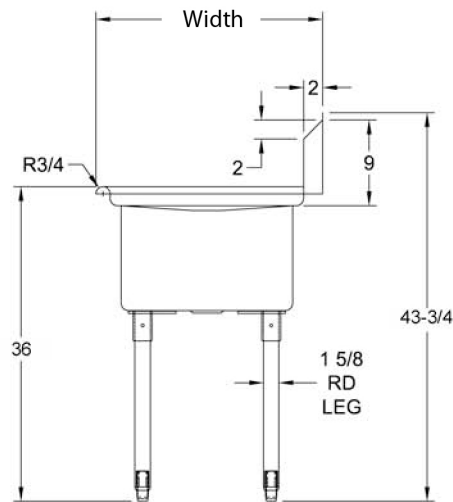

Features:

- 1/4" Pitched Drainboards To Ensure Proper Drainage
- 1 1/2" Rounded Front and Side Edges
- Accommodates 8" On Center Faucets
- Drains Included
- 9" Backsplash

Options:

- Pre-Rinse Units & Faucets
- Lever Drains
- Upgraded Bullet Feet
- Slant Rack Shelf (BK-SSH)
- End Splash (BKS-RES)
- S/S Basket Drain (BKDR-4-304)

Material:

- T-304 18 ga. Stainless Steel Deck & Bowls
- 1 5/8" Galvanized Legs
- Adjustable High Impact Corrosion Resistant Feet

Model #s ending with "S":

- T-304 18 ga. Stainless Steel Deck & Bowls
- Stainless Steel Legs
- Stainless Steel End Bracing
- Adjustable Stainless Steel over Plastic Bullet Feet

*** Please specify Left or Right Drainboard**

Part Number	Unit Size (l x w)	Bowl Dim. (l x w x d)	Sets of Faucet Holes	Drainboard Size	Legs	Product Weight (lbs)
BKS-3-15-14-15L/R	62 1/2" x 20 13/16"	15" x 15" x 14"	1	(1)L/R - 15"	Galvanized	61.00
BKS-3-15-14-15L/RS	62 1/2" x 20 13/16"	15" x 15" x 14"	1	(1)L/R - 15"	Stainless Steel w/ End Bracing	70.50
BKS-3-1620-12-18L/R	68 1/2" x 25 13/16"	16" x 20" x 12"	1	(1)L/R - 18"	Galvanized	78.00
BKS-3-1620-12-18L/RS	68 1/2" x 25 13/16"	16" x 20" x 12"	1	(1)L/R - 18"	Stainless Steel w/ End Bracing	87.00
BKS-3-18-12-18L/R	74 1/2" x 23 13/16"	18" x 18" x 12"	1	(1)L/R - 18"	Galvanized	79.00
BKS-3-18-12-18L/RS	74 1/2" x 23 13/16"	18" x 18" x 12"	1	(1)L/R - 18"	Stainless Steel w/ End Bracing	86.00
BKS-3-1824-14-24L/R	80 1/2" x 29 13/16"	18" x 24" x 14"	1	(1)L/R - 24"	Galvanized	98.00
BKS-3-1824-14-24L/RS	80 1/2" x 29 13/16"	18" x 24" x 14"	1	(1)L/R - 24"	Stainless Steel w/ End Bracing	107.00
BKS-3-24-14-24L/R	98 1/2" x 29 13/16"	24" x 24" x 14"	2	(1)L/R - 24"	Galvanized	114.00
BKS-3-24-14-24L/RS	98 1/2" x 29 13/16"	24" x 24" x 14"	2	(1)L/R - 24"	Stainless Steel w/ End Bracing	123.00

PRODUCT DATA SHEET

RESOURCES

Three Compartment - One Drainboard

Stainless Steel Compartment Sinks

PRODUCT DATA SHEET

BK RESOURCES