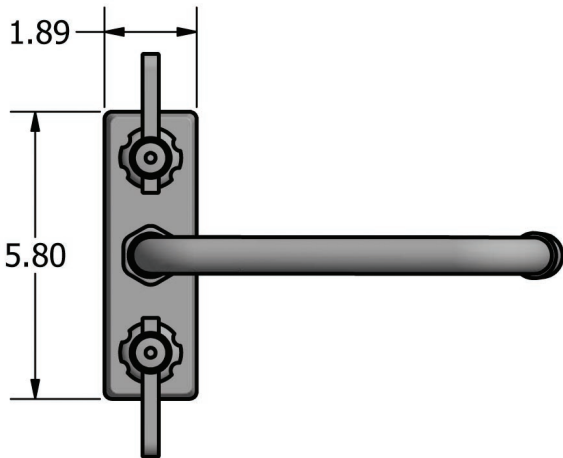

# 4" Deck Mount Stainless Steel Faucet with Swing Spout

Model: EVO-4DM

### Product Detail:

Model Number	DIM. A	DIM. B	DIM. C	Product Weight (lbs)
EVO-4DM-6	1.69"	4.31"	6"	4.00
EVO-4DM-8	1.94"	4.63"	8"	4.00
EVO-4DM-10	2.25"	4.88"	10"	4.00
EVO-4DM-12	2.00"	4.69"	12"	4.00
EVO-4DM-14	2.88"	5.56"	14"	4.00
EVO-4DM-16	2.38"	5.13"	16"	4.00
EVO-4DM-XX	Body Only	-	-	3.00

### Product Specifications:

- T-304 Cast Stainless Steel
- 1/4 Turn Ceramic Cartridges
- Color Coded Hot & Cold Indicators
- Double O-Ring Spout Seal
- Stainless Steel Cover
- Integral Check Valve
- Lead Free Compliant
- Lifetime Warranty