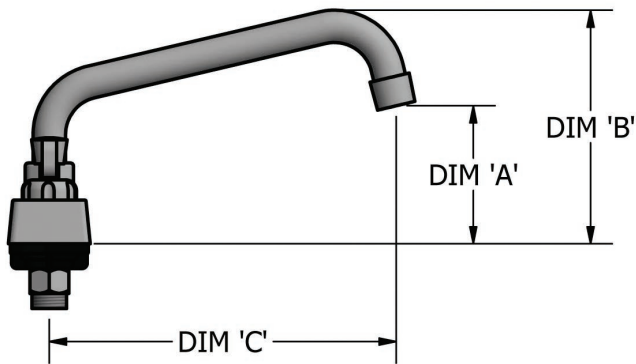

# 4" Deck Mount Stainless Steel Faucet with Swing Spout

Model: EVO-4DM

### Product Detail:

Model Number	DIM. A	DIM. B	DIM. C	Product Weight (lbs)
EVO-4DM-6	1.69"	4.31"	6"	4.00
EVO-4DM-8	1.94"	4.63"	8"	4.00
EVO-4DM-10	2.25"	4.88"	10"	4.00
EVO-4DM-12	2.00"	4.69"	12"	4.00
EVO-4DM-14	2.88"	5.56"	14"	4.00
EVO-4DM-16	2.38"	5.13"	16"	4.00
EVO-4DM-XX	Body Only	-	-	3.00

### Product Specifications:

- T-304 Cast Stainless Steel
- 1/4 Turn Ceramic Cartridges
- Color Coded Hot & Cold Indicators
- Double O-Ring Spout Seal
- Stainless Steel Cover
- Integral Check Valve
- Lead Free Compliant
- Lifetime Warranty

### Exploded Parts Detail:

Diagram #	Quantity	Part Number	Description
1	2	EVO-4DM-HANDLE	Handle
2	2	EVO-4DM-BONNET	Valve Bonnet
3	2	EVO-4DM-VALVE	Ceramic Valve
4	1	EVO-4DM-BODY	Faucet Body
5	2	EVO-4DM-MN	Mounting Nut
6	2	EVO-4DM-CF	Compression Fitting
7	2	EVO-4DM-CN	Compression Nut