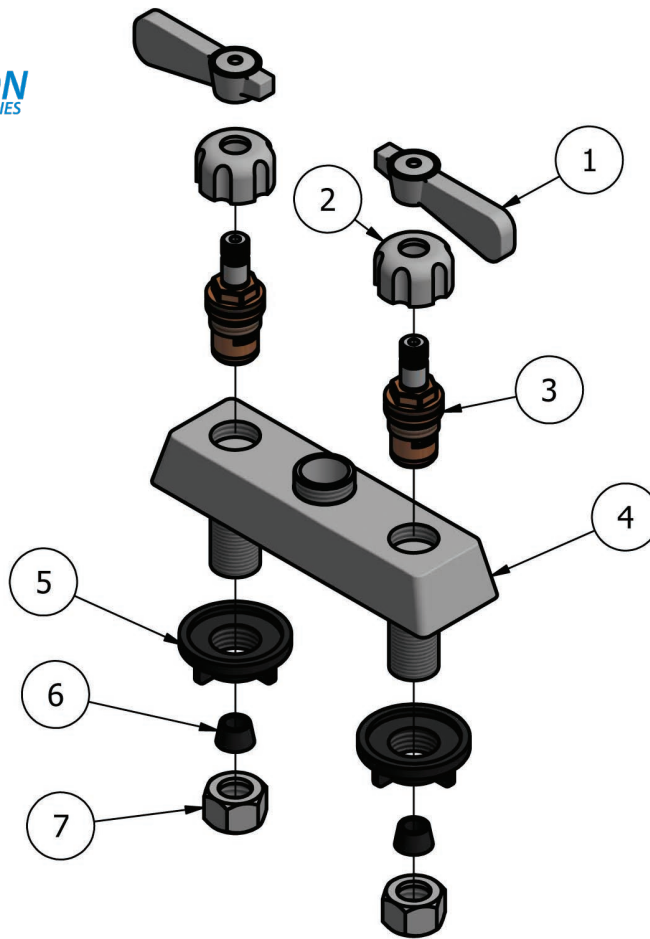

### Product Specifications:

- T-304 Cast Stainless Steel
- 1/4 Turn Ceramic Cartridges
- Color Coded Hot & Cold Indicators
- Double O-Ring Spout Seal
- Stainless Steel Cover
- Integral Check Valve
- Lead Free Compliant
- Lifetime Warranty

# 4" Deck Mount Stainless Steel Faucet with Swing Spout

Model: EVO-4DM

### Exploded Parts Detail:

Diagram #	Quantity	Part Number	Description
1	2	EVO-4DM-HANDLE	Handle
2	2	EVO-4DM-BONNET	Valve Bonnet
3	2	EVO-4DM-VALVE	Ceramic Valve
4	1	EVO-4DM-BODY	Faucet Body
5	2	EVO-4DM-MN	Mounting Nut
6	2	EVO-4DM-CF	Compression Fitting
7	2	EVO-4DM-CN	Compression Nut