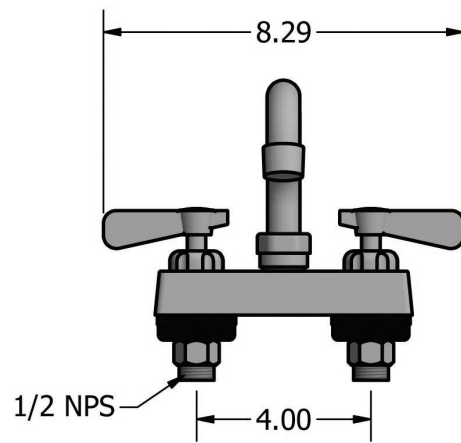

# 4" Deck Mount Stainless Steel Faucet with Swing Spout

Model: EVO-4DM

### Product Detail:

Model Number	DIM. A	DIM. B	DIM. C	Product Weight (lbs)
EVO-4DM-6	1.69"	4.31"	6"	4.00
EVO-4DM-8	1.94"	4.63"	8"	4.00
EVO-4DM-10	2.25"	4.88"	10"	4.00
EVO-4DM-12	2.00"	4.69"	12"	4.00
EVO-4DM-14	2.88"	5.56"	14"	4.00
EVO-4DM-16	2.38"	5.13"	16"	4.00
EVO-4DM-XX	Body Only	-	-	3.00

### Product Specifications:

- T-304 Cast Stainless Steel
- 1/4 Turn Ceramic Cartridges
- Color Coded Hot & Cold Indicators
- Double O-Ring Spout Seal
- Stainless Steel Cover
- Integral Check Valve
- Lead Free Compliant
- Lifetime Warranty

### Exploded Parts Detail:

Diagram #	Quantity	Part Number	Description
1	2	EVO-4DM-HANDLE	Handle
2	2	EVO-4DM-BONNET	Valve Bonnet
3	2	EVO-4DM-VALVE	Ceramic Valve
4	1	EVO-4DM-BODY	Faucet Body
5	2	EVO-4DM-MN	Mounting Nut
6	2	EVO-4DM-CF	Compression Fitting
7	2	EVO-4DM-CN	Compression Nut