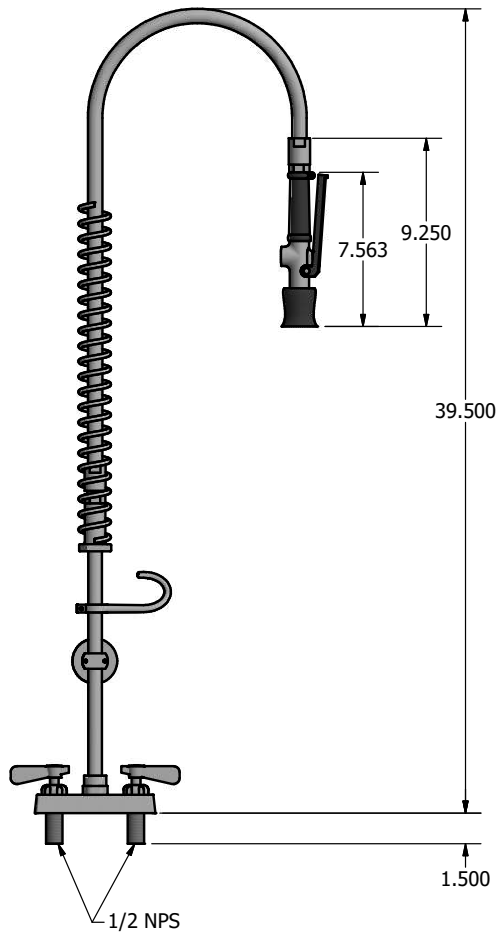

Use your smart phone to scan the above QR code to visit our website: www.bk-resources.com

4" Deck Mount Pre-Rinse

Model: EVO-4DMPR, Lead Free

Product Specifications:

- Dual Pattern Spray Head
- Stainless Steel Waterways
- 12" Wall Bracket
- 1/4 Turn Ceramic Cartridges
- Integral Check Valves
- Color Coded Hot & Cold Indicators
- 1/2" Female Inlets
- Lifetime Warranty on Faucet and Spray head
- 1 year Warranty on Hose

Options:

EVO-AF Add A Faucet
EVO-AF8, EVO-AF10,
EVO-AF12, EVO-AF14

Certifications:

Certified to NSF/ANSI 61 Section 9-G

PRODUCT SPECIFICATION SHEET

RESOURCES

4" Deck Mount Pre-Rinse

Model: EVO-4DMPR, Lead Free

Exploded Parts Detail:

Diagram #	Quantity	Part Number	Description
1	1	EVO-PRV	SS Dual Pattern Spray Valve
2	1	BKH-44-G	44" Pre-Rinse Hose
3	1	BK-PR-SPRING	Pre-Rinse Hose Spring
4	1	EVO-PR-SPR	SS Pre-Rinse Retainer
5	1	BK-PR-SHR	Spray Valve Handle Retainer
6	1	BK-PR-WB	Wall Bracket
7	1	BK-PR-24RP-G	24" Riser Pipe
8	1	BK-PR-ADP	Pre-Rinse Adapter
9	1	SSBK4DMXXG	SS 4" O/C Deck Mount Faucet Body