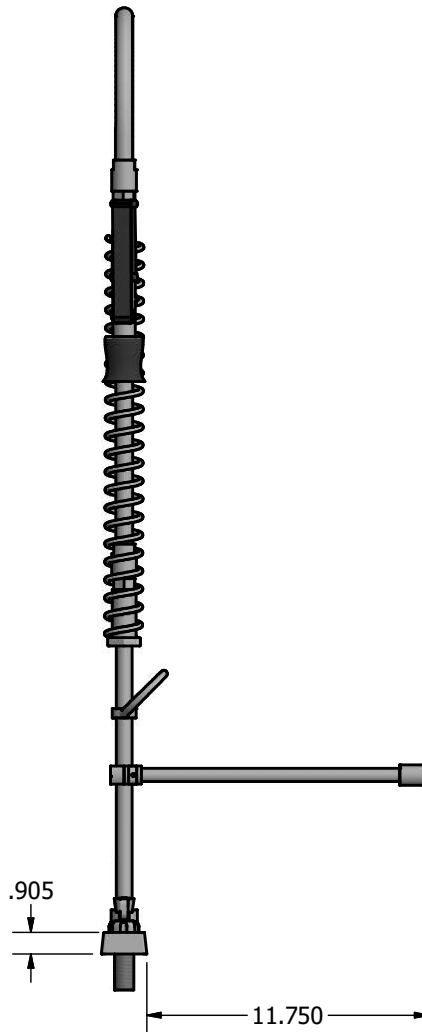

Use your smart phone to scan the above QR code to visit our website: www.bk-resources.com

4" Deck Mount Pre-Rinse

Model: EVO-4DMPR, Lead Free

Product Specifications:

- Dual Pattern Spray Head
- Stainless Steel Waterways
- 12" Wall Bracket
- 1/4 Turn Ceramic Cartridges
- Integral Check Valves
- Color Coded Hot & Cold Indicators
- 1/2" Female Inlets
- Lifetime Warranty on Faucet and Spray head
- 1 year Warranty on Hose

Options:

EVO-AF Add A Faucet
EVO-AF8, EVO-AF10,
EVO-AF12, EVO-AF14

Certifications:

Certified to NSF/ANSI 61 Section 9-G

PRODUCT SPECIFICATION SHEET

RESOURCES

4" Deck Mount Pre-Rinse

Model: EVO-4DMPR, Lead Free

Exploded Parts Detail:

Diagram #	Quantity	Part Number	Description
1	1	EVO-PRV	SS Dual Pattern Spray Valve
2	1	BKH-44-G	44" Pre-Rinse Hose
3	1	BK-PR-SPRING	Pre-Rinse Hose Spring
4	1	EVO-PR-SPR	SS Pre-Rinse Retainer
5	1	BK-PR-SHR	Spray Valve Handle Retainer
6	1	BK-PR-WB	Wall Bracket
7	1	BK-PR-24RP-G	24" Riser Pipe
8	1	BK-PR-ADP	Pre-Rinse Adapter
9	1	SSBK4DMXXG	SS 4" O/C Deck Mount Faucet Body