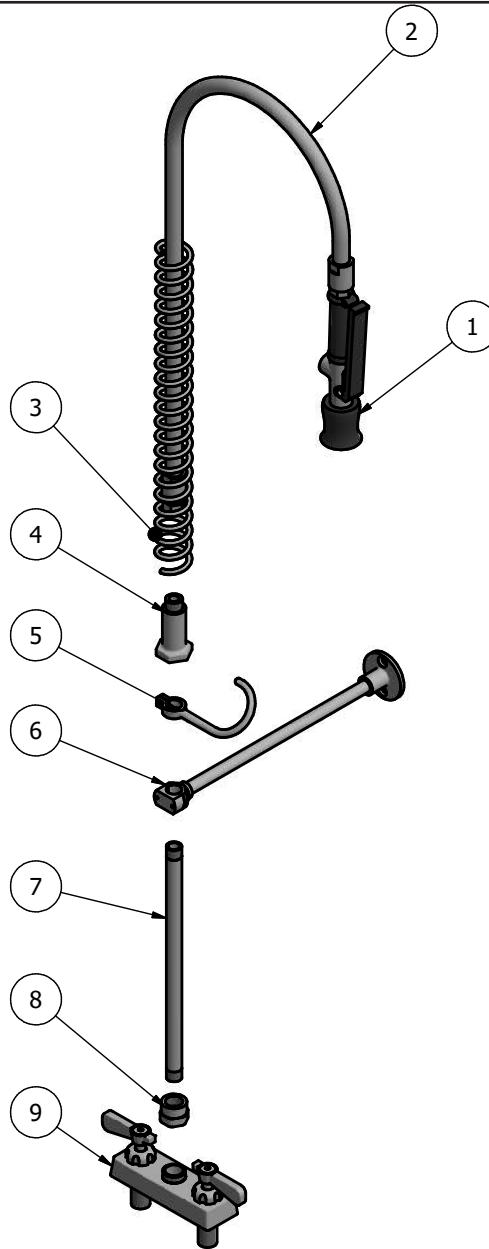

Use your smart phone to scan the above QR code to visit our website: www.bk-resources.com

4" Deck Mount Pre-Rinse

Model: EVO-4DMPR, Lead Free

Product Specifications:

- Dual Pattern Spray Head
- Stainless Steel Waterways
- 12" Wall Bracket
- 1/4 Turn Ceramic Cartridges
- Integral Check Valves
- Color Coded Hot & Cold Indicators
- 1/2" Female Inlets
- Lifetime Warranty on Faucet and Spray head
- 1 year Warranty on Hose

Options:

EVO-AF Add A Faucet
EVO-AF8, EVO-AF10,
EVO-AF12, EVO-AF14

Certifications:

Certified to NSF/ANSI 61 Section 9-G

PRODUCT SPECIFICATION SHEET

RESOURCES

4" Deck Mount Pre-Rinse

Model: EVO-4DMPR, Lead Free

Exploded Parts Detail:

Diagram #	Quantity	Part Number	Description
1	1	EVO-PRV	SS Dual Pattern Spray Valve
2	1	BKH-44-G	44" Pre-Rinse Hose
3	1	BK-PR-SPRING	Pre-Rinse Hose Spring
4	1	EVO-PR-SPR	SS Pre-Rinse Retainer
5	1	BK-PR-SHR	Spray Valve Handle Retainer
6	1	BK-PR-WB	Wall Bracket
7	1	BK-PR-24RP-G	24" Riser Pipe
8	1	BK-PR-ADP	Pre-Rinse Adapter
9	1	SSBK4DMXXG	SS 4" O/C Deck Mount Faucet Body