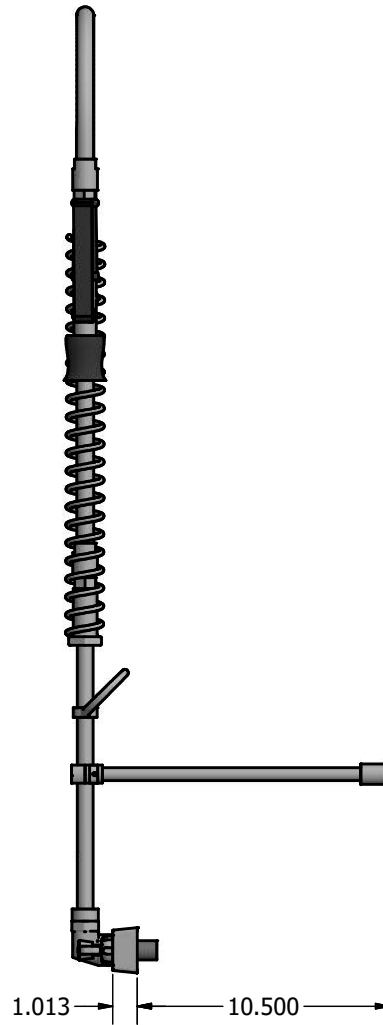

Use your smart phone to scan the above QR code to visit our website: www.bk-resources.com

4" Splash Mount Pre-Rinse

Model: EVO-4SMPR, Lead Free

Product Specifications:

- Dual Pattern Spray Head
- Stainless Wteel Waterways
- 12" Wall Bracket
- 1/4 Turn Ceramic Cartridges
- Integral Check Valves
- Color Coded Hot & Cold Indicators
- 1/2" Female Inlets
- Lifetime Warranty on Faucet and Spray head
- 1 year Warranty on Hose

Options:

EVO-AF Add A Faucet
EVO-AF8, EVO-AF10,
EVO-AF12, EVO-AF14

Certifications:

Certified to NSF/ANSI 61 Section 9-G

PRODUCT SPECIFICATION SHEET

RESOURCES

4" Splash Mount Pre-Rinse

Model: EVO-4SMPR, Lead Free

Exploded Parts Detail:

Diagram #	Quantity	Part Number	Description
1	1	EVO-PRV	SS Dual Pattern Spray Valve
2	1	BKH-44-G	44" Pre-Rinse Hose
3	1	BK-PR-SPRING	Pre-Rinse Hose Spring
4	1	EVO-PR-SPR	SS Pre-Rinse Retainer
5	1	BK-PR-SHR	Spray Valve Handle Retainer
6	1	BK-PR-WB	Wall Bracket
7	1	BK-PR-24RP-G	24" Riser Pipe
8	1	BK-PR-ADP	Pre-Rinse Adapter
9	1	SSBK45MXXG	SS 4" O/C Splash Mount Faucet Body