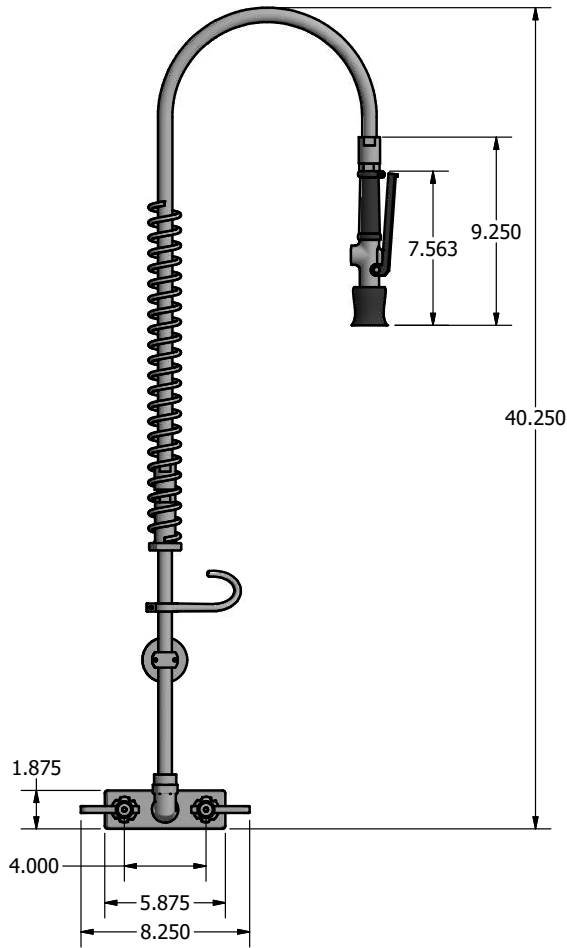

Use your smart phone to scan the above QR code to visit our website: www.bk-resources.com

4" Splash Mount Pre-Rinse

Model: EVO-4SMPR, Lead Free

Product Specifications:

- Dual Pattern Spray Head
- Stainless Wteel Waterways
- 12" Wall Bracket
- 1/4 Turn Ceramic Cartridges
- Integral Check Valves
- Color Coded Hot & Cold Indicators
- 1/2" Female Inlets
- Lifetime Warranty on Faucet and Spray head
- 1 year Warranty on Hose

Options:

EVO-AF Add A Faucet
EVO-AF8, EVO-AF10,
EVO-AF12, EVO-AF14

Certifications:

Certified to NSF/ANSI 61 Section 9-G

PRODUCT SPECIFICATION SHEET

RESOURCES

4" Splash Mount Pre-Rinse

Model: EVO-4SMPR, Lead Free

Exploded Parts Detail:

Diagram #	Quantity	Part Number	Description
1	1	EVO-PRV	SS Dual Pattern Spray Valve
2	1	BKH-44-G	44" Pre-Rinse Hose
3	1	BK-PR-SPRING	Pre-Rinse Hose Spring
4	1	EVO-PR-SPR	SS Pre-Rinse Retainer
5	1	BK-PR-SHR	Spray Valve Handle Retainer
6	1	BK-PR-WB	Wall Bracket
7	1	BK-PR-24RP-G	24" Riser Pipe
8	1	BK-PR-ADP	Pre-Rinse Adapter
9	1	SSBK45MXXG	SS 4" O/C Splash Mount Faucet Body