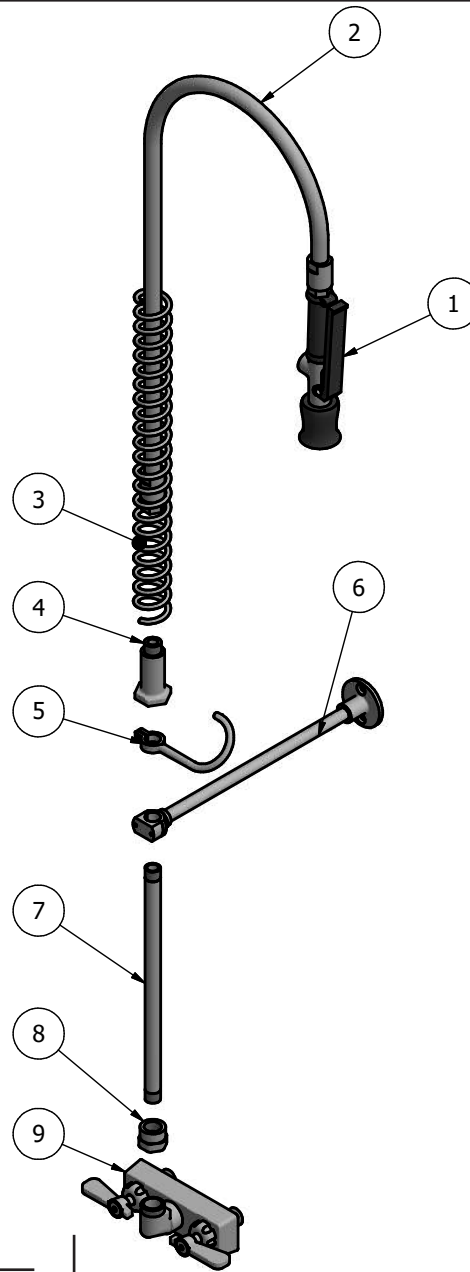

Use your smart phone to scan the above QR code to visit our website: www.bk-resources.com

4" Splash Mount Pre-Rinse

Model: EVO-4SMPR, Lead Free

Product Specifications:

- Dual Pattern Spray Head
- Stainless Wteel Waterways
- 12" Wall Bracket
- 1/4 Turn Ceramic Cartridges
- Integral Check Valves
- Color Coded Hot & Cold Indicators
- 1/2" Female Inlets
- Lifetime Warranty on Faucet and Spray head
- 1 year Warranty on Hose

Options:

EVO-AF Add A Faucet
EVO-AF8, EVO-AF10,
EVO-AF12, EVO-AF14

Certifications:

Certified to NSF/ANSI 61 Section 9-G

PRODUCT SPECIFICATION SHEET

RESOURCES

4" Splash Mount Pre-Rinse

Model: EVO-4SMPR, Lead Free

Exploded Parts Detail:

Diagram #	Quantity	Part Number	Description
1	1	EVO-PRV	SS Dual Pattern Spray Valve
2	1	BKH-44-G	44" Pre-Rinse Hose
3	1	BK-PR-SPRING	Pre-Rinse Hose Spring
4	1	EVO-PR-SPR	SS Pre-Rinse Retainer
5	1	BK-PR-SHR	Spray Valve Handle Retainer
6	1	BK-PR-WB	Wall Bracket
7	1	BK-PR-24RP-G	24" Riser Pipe
8	1	BK-PR-ADP	Pre-Rinse Adapter
9	1	SSBK45MXXG	SS 4" O/C Splash Mount Faucet Body

Options:

EVO-AF Add A Faucet
EVO-AF8, EVO-AF10,
EVO-AF12, EVO-AF14

PRODUCT SPECIFICATION SHEET

RESOURCES