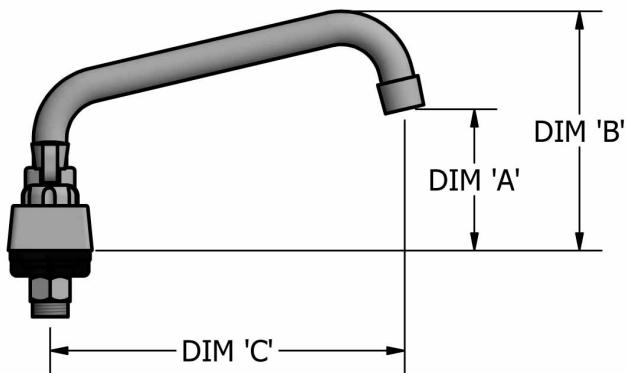

Use your smart phone to scan the above QR code to visit our website: www.bk-resources.com

8" Deck Mount Stainless Steel Faucet with Swing Spout

Model: EVO-8DM

Product Specifications:

- T-304 Cast Stainless Steel
- 1/4 Turn Ceramic Cartridges
- Color Coded Hot & Cold Indicators
- Double O-Ring Spout Seal
- Stainless Steel Cover
- Integral Check Valve
- Lead Free Compliant
- Lifetime Warranty

Product Detail:

Model Number	DIM. A	DIM. B	DIM. C	Product Weight (lbs)
EVO-8DM-6	1.69"	4.31"	6"	5.00
EVO-8DM-8	1.94"	4.63"	8"	5.00
EVO-8DM-10	2.25"	4.88"	10"	5.00
EVO-8DM-12	2.00"	4.69"	12"	5.00
EVO-8DM-14	2.88"	5.56"	14"	5.00
EVO-8DM-16	2.38"	5.13"	16"	5.00
EVO-8DM-XX	Body Only	-	-	3.00

Certifications:

PRODUCT SPECIFICATION SHEET

RESOURCES

8" Deck Mount Stainless Steel Faucet with Swing Spout

Model: EVO-8DM

Exploded Parts Detail:

Diagram #	Quantity	Part Number	Description
1	2	EVO-8DM-HANDLE	Handle
2	2	EVO-8DM-BONNET	Valve Bonnet
3	2	EVO-8DM-VALVE	Ceramic Valve
4	1	EVO-8DM-BODY	Faucet Body
5	2	EVO-8DM-MN	Mounting Nut
6	2	EVO-8DM-CF	Compression Fitting
7	2	EVO-8DM-CN	Compression Nut