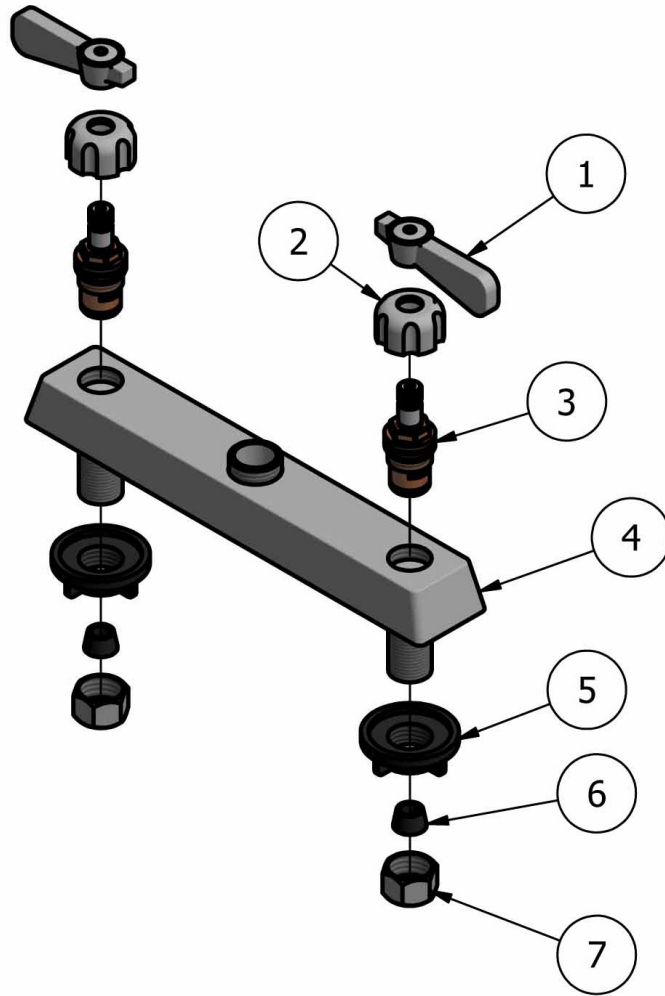

Use your smart phone to scan the above QR code to visit our website: www.bk-resources.com

8" Deck Mount Stainless Steel Faucet with Swing Spout

Model: EVO-8DM

Product Specifications:

- T-304 Cast Stainless Steel
- 1/4 Turn Ceramic Cartridges
- Color Coded Hot & Cold Indicators
- Double O-Ring Spout Seal
- Stainless Steel Cover
- Integral Check Valve
- Lead Free Compliant
- Lifetime Warranty

Product Detail:

Model Number	DIM. A	DIM. B	DIM. C	Product Weight (lbs)
EVO-8DM-6	1.69"	4.31"	6"	5.00
EVO-8DM-8	1.94"	4.63"	8"	5.00
EVO-8DM-10	2.25"	4.88"	10"	5.00
EVO-8DM-12	2.00"	4.69"	12"	5.00
EVO-8DM-14	2.88"	5.56"	14"	5.00
EVO-8DM-16	2.38"	5.13"	16"	5.00
EVO-8DM-XX	Body Only	-	-	3.00

Certifications:

PRODUCT SPECIFICATION SHEET

RESOURCES

8" Deck Mount Stainless Steel Faucet with Swing Spout

Model: EVO-8DM

Exploded Parts Detail:

Diagram #	Quantity	Part Number	Description
1	2	EVO-8DM-HANDLE	Handle
2	2	EVO-8DM-BONNET	Valve Bonnet
3	2	EVO-8DM-VALVE	Ceramic Valve
4	1	EVO-8DM-BODY	Faucet Body
5	2	EVO-8DM-MN	Mounting Nut
6	2	EVO-8DM-CF	Compression Fitting
7	2	EVO-8DM-CN	Compression Nut