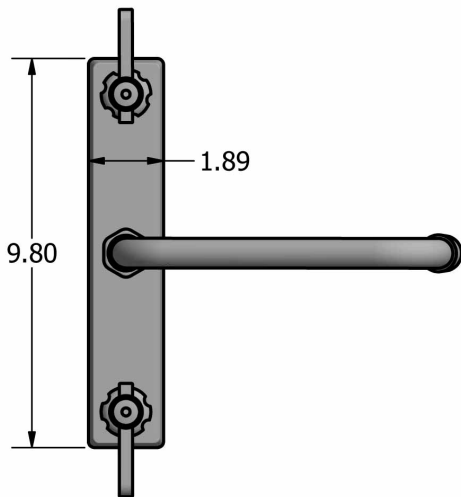

Use your smart phone to scan the above QR code to visit our website: www.bk-resources.com

8" Deck Mount Stainless Steel Faucet with Swing Spout

Model: EVO-8DM

Product Specifications:

- T-304 Cast Stainless Steel
- 1/4 Turn Ceramic Cartridges
- Color Coded Hot & Cold Indicators
- Double O-Ring Spout Seal
- Stainless Steel Cover
- Integral Check Valve
- Lead Free Compliant
- Lifetime Warranty

Product Detail:

Model Number	DIM. A	DIM. B	DIM. C	Product Weight (lbs)
EVO-8DM-6	1.69"	4.31"	6"	5.00
EVO-8DM-8	1.94"	4.63"	8"	5.00
EVO-8DM-10	2.25"	4.88"	10"	5.00
EVO-8DM-12	2.00"	4.69"	12"	5.00
EVO-8DM-14	2.88"	5.56"	14"	5.00
EVO-8DM-16	2.38"	5.13"	16"	5.00
EVO-8DM-XX	Body Only	-	-	3.00

Certifications:

PRODUCT SPECIFICATION SHEET

RESOURCES

8" Deck Mount Stainless Steel Faucet with Swing Spout

Model: EVO-8DM

Exploded Parts Detail:

Diagram #	Quantity	Part Number	Description
1	2	EVO-8DM-HANDLE	Handle
2	2	EVO-8DM-BONNET	Valve Bonnet
3	2	EVO-8DM-VALVE	Ceramic Valve
4	1	EVO-8DM-BODY	Faucet Body
5	2	EVO-8DM-MN	Mounting Nut
6	2	EVO-8DM-CF	Compression Fitting
7	2	EVO-8DM-CN	Compression Nut