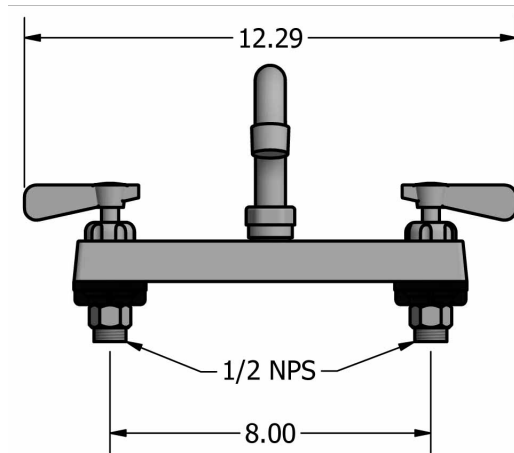

Use your smart phone to scan the above QR code to visit our website: www.bk-resources.com

8" Deck Mount Stainless Steel Faucet with Swing Spout

Model: EVO-8DM

Product Specifications:

- T-304 Cast Stainless Steel
- 1/4 Turn Ceramic Cartridges
- Color Coded Hot & Cold Indicators
- Double O-Ring Spout Seal
- Stainless Steel Cover
- Integral Check Valve
- Lead Free Compliant
- Lifetime Warranty

Product Detail:

Model Number	DIM. A	DIM. B	DIM. C	Product Weight (lbs)
EVO-8DM-6	1.69"	4.31"	6"	5.00
EVO-8DM-8	1.94"	4.63"	8"	5.00
EVO-8DM-10	2.25"	4.88"	10"	5.00
EVO-8DM-12	2.00"	4.69"	12"	5.00
EVO-8DM-14	2.88"	5.56"	14"	5.00
EVO-8DM-16	2.38"	5.13"	16"	5.00
EVO-8DM-XX	Body Only	-	-	3.00

Certifications:

PRODUCT SPECIFICATION SHEET

RESOURCES

8" Deck Mount Stainless Steel Faucet with Swing Spout

Model: EVO-8DM

Exploded Parts Detail:

Diagram #	Quantity	Part Number	Description
1	2	EVO-8DM-HANDLE	Handle
2	2	EVO-8DM-BONNET	Valve Bonnet
3	2	EVO-8DM-VALVE	Ceramic Valve
4	1	EVO-8DM-BODY	Faucet Body
5	2	EVO-8DM-MN	Mounting Nut
6	2	EVO-8DM-CF	Compression Fitting
7	2	EVO-8DM-CN	Compression Nut