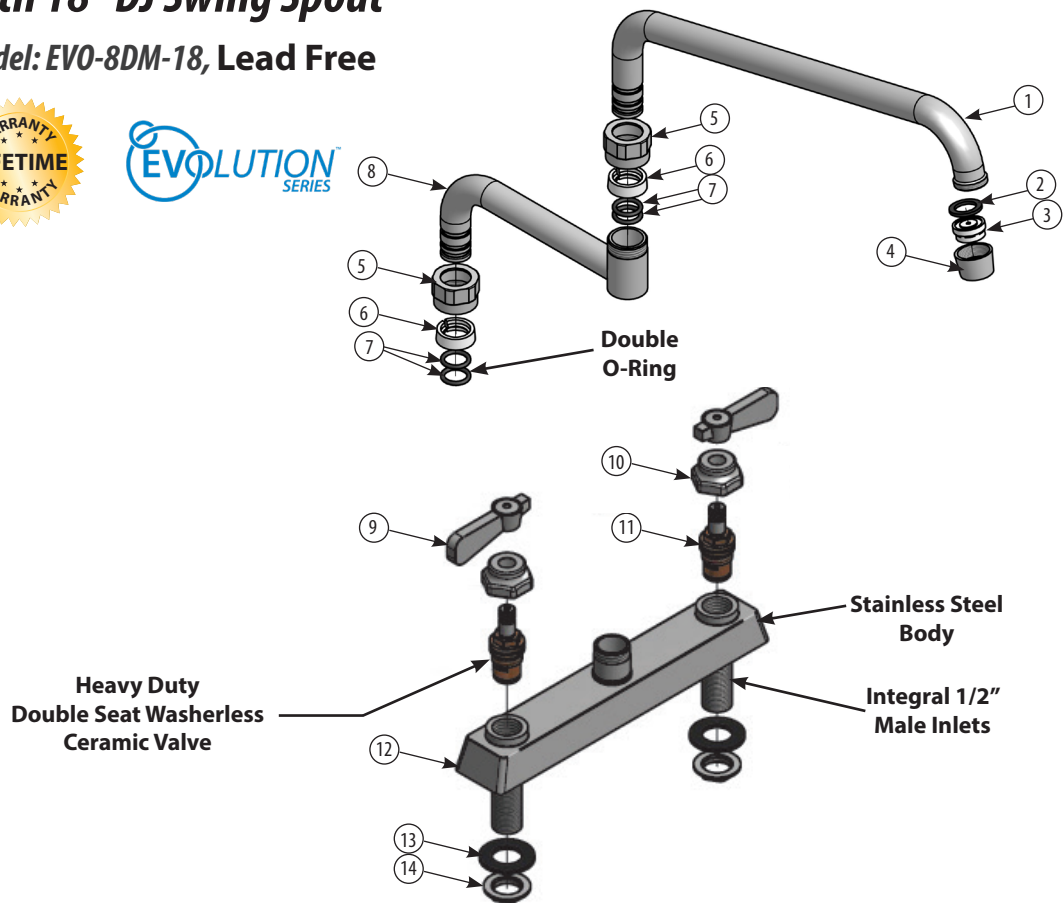

Use your smart phone to scan the above QR code to visit our website: www.bk-resources.com

8" Deck Mount Stainless Steel Faucet with 18" DJ Swing Spout

Model: EVO-8DM-18, Lead Free

Options:

BKF-C414-VR
Vandal Resistant Aerator - .5 GPM

BKF-WBH
ADA Compliant
Wrist Blade Handles

Product Specifications:

- 18" Double Jointed Swing Spout
- T-304 Cast Stainless Steel
- 1/4 Turn Ceramic Cartridges
- Integral Check Valve
- Stainless Steel Cover
- Lead Free
- ANSI/NSF 61
- cCSAus

Certifications:

ADA Compliant

PRODUCT SPECIFICATION SHEET

RESOURCES

8" Deck Mount Stainless Steel Faucet with 18" DJ Swing Spout

Model: EVO-8DM-18, Lead Free

Exploded Parts Detail:

Diagram #	Quantity	Part Number	Description
1	1	EVO-SPT-XX-G	Spout
2	1	EVO-SPT-AER-W	Aerator Washer
3	1	EVO-SPT-AER	Aerator
4	1	EVO-AER-NOZZLE	Nozzle
5	1	EVO-SPT-NUT	Spout Nut
6	1	EVO-SPT-SPACER	Spacer
7	2	EVO-SPT-ORING	Double O Ring
8	1	EVO-SPT-EXT	Spout Extension
9	2	EVO-SBH	Handle
10	2	BK-BONNET	Bonnet
11	2	EVO-HV/CV-G	Ceramic Valve
12	1	EVO-4SM-XX-G	Faucet Body
13	2	EVO-MN	Mounting Nut
14	2	EVO-MW	Mounting Washer

Optional Spouts & Parts:

PRODUCT SPECIFICATION SHEET

RESOURCES