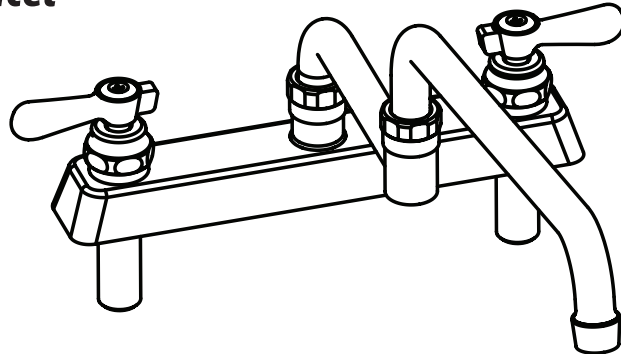

Use your smart phone to scan the above QR code to visit our website: www.bk-resources.com

8" Deck Mount Stainless Steel Faucet with 18" DJ Swing Spout

Model: EVO-8DM-18, Lead Free

Options:

BKF-C414-VR
Vandal Resistant Aerator - .5 GPM

BKF-WBH
ADA Compliant
Wrist Blade Handles

Product Specifications:

- 18" Double Jointed Swing Spout
- T-304 Cast Stainless Steel
- 1/4 Turn Ceramic Cartridges
- Integral Check Valve
- Stainless Steel Cover
- Lead Free
- ANSI/NSF 61
- cCSAus

Certifications:

ADA Compliant

PRODUCT SPECIFICATION SHEET

RESOURCES

8" Deck Mount Stainless Steel Faucet with 18" DJ Swing Spout

Model: EVO-8DM-18, Lead Free

Exploded Parts Detail:

Diagram #	Quantity	Part Number	Description
1	1	EVO-SPT-XX-G	Spout
2	1	EVO-SPT-AER-W	Aerator Washer
3	1	EVO-SPT-AER	Aerator
4	1	EVO-AER-NOZZLE	Nozzle
5	1	EVO-SPT-NUT	Spout Nut
6	1	EVO-SPT-SPACER	Spacer
7	2	EVO-SPT-ORING	Double O Ring
8	1	EVO-SPT-EXT	Spout Extension
9	2	EVO-SBH	Handle
10	2	BK-BONNET	Bonnet
11	2	EVO-HV/CV-G	Ceramic Valve
12	1	EVO-4SM-XX-G	Faucet Body
13	2	EVO-MN	Mounting Nut
14	2	EVO-MW	Mounting Washer