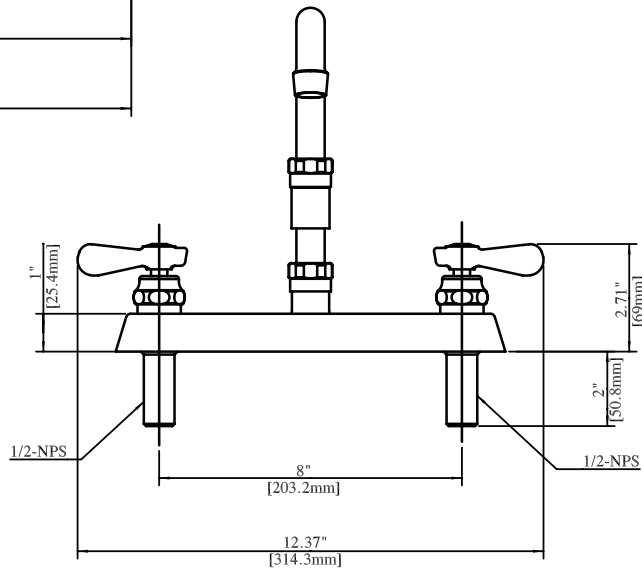

Use your smart phone to scan the above QR code to visit our website: www.bk-resources.com

8" Deck Mount Stainless Steel Faucet with 18" DJ Swing Spout

Model: EVO-8DM-18, Lead Free

Options:

BKF-C414-VR
Vandal Resistant Aerator - .5 GPM

BKF-WBH
ADA Compliant
Wrist Blade Handles

Product Specifications:

- 18" Double Jointed Swing Spout
- T-304 Cast Stainless Steel
- 1/4 Turn Ceramic Cartridges
- Integral Check Valve
- Stainless Steel Cover
- Lead Free
- ANSI/NSF 61
- cCSAus

Certifications:

ADA Compliant

PRODUCT SPECIFICATION SHEET

RESOURCES

8" Deck Mount Stainless Steel Faucet with 18" DJ Swing Spout

Model: EVO-8DM-18, Lead Free

Exploded Parts Detail:

Diagram #	Quantity	Part Number	Description
1	1	EVO-SPT-XX-G	Spout
2	1	EVO-SPT-AER-W	Aerator Washer
3	1	EVO-SPT-AER	Aerator
4	1	EVO-AER-NOZZLE	Nozzle
5	1	EVO-SPT-NUT	Spout Nut
6	1	EVO-SPT-SPACER	Spacer
7	2	EVO-SPT-ORING	Double O Ring
8	1	EVO-SPT-EXT	Spout Extension
9	2	EVO-SBH	Handle
10	2	BK-BONNET	Bonnet
11	2	EVO-HV/CV-G	Ceramic Valve
12	1	EVO-4SM-XX-G	Faucet Body
13	2	EVO-MN	Mounting Nut
14	2	EVO-MW	Mounting Washer

Optional Spouts & Parts:

PRODUCT SPECIFICATION SHEET

RESOURCES