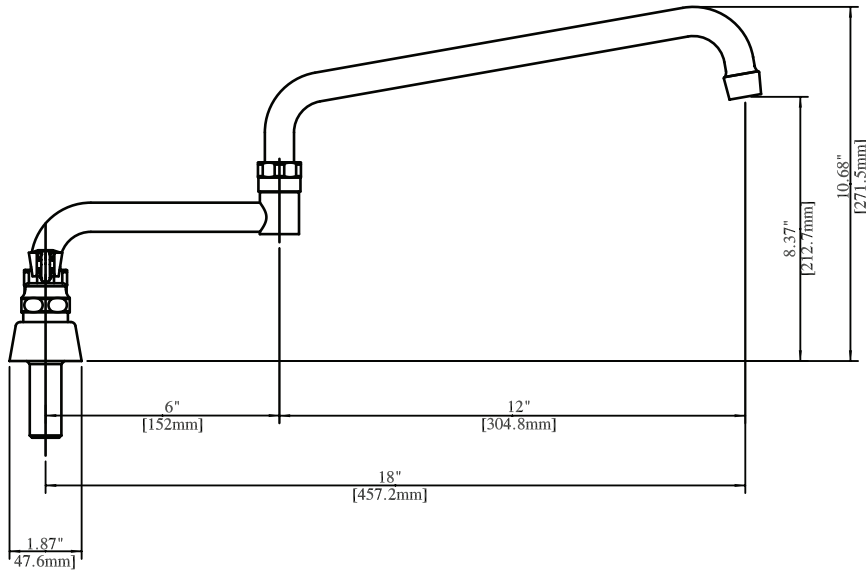

Use your smart phone to scan the above QR code to visit our website: www.bk-resources.com

8" Deck Mount Stainless Steel Faucet with 18" DJ Swing Spout

Model: EVO-8DM-18, Lead Free

Options:

BKF-C414-VR
Vandal Resistant Aerator - .5 GPM

BKF-WBH
ADA Compliant
Wrist Blade Handles

Product Specifications:

- 18" Double Jointed Swing Spout
- T-304 Cast Stainless Steel
- 1/4 Turn Ceramic Cartridges
- Integral Check Valve
- Stainless Steel Cover
- Lead Free
- ANSI/NSF 61
- cCSAus

Certifications:

ADA Compliant

PRODUCT SPECIFICATION SHEET

RESOURCES

8" Deck Mount Stainless Steel Faucet with 18" DJ Swing Spout

Model: EVO-8DM-18, Lead Free

Exploded Parts Detail:

Diagram #	Quantity	Part Number	Description
1	1	EVO-SPT-XX-G	Spout
2	1	EVO-SPT-AER-W	Aerator Washer
3	1	EVO-SPT-AER	Aerator
4	1	EVO-AER-NOZZLE	Nozzle
5	1	EVO-SPT-NUT	Spout Nut
6	1	EVO-SPT-SPACER	Spacer
7	2	EVO-SPT-ORING	Double O Ring
8	1	EVO-SPT-EXT	Spout Extension
9	2	EVO-SBH	Handle
10	2	BK-BONNET	Bonnet
11	2	EVO-HV/CV-G	Ceramic Valve
12	1	EVO-4SM-XX-G	Faucet Body
13	2	EVO-MN	Mounting Nut
14	2	EVO-MW	Mounting Washer

Optional Spouts & Parts:

PRODUCT SPECIFICATION SHEET

RESOURCES