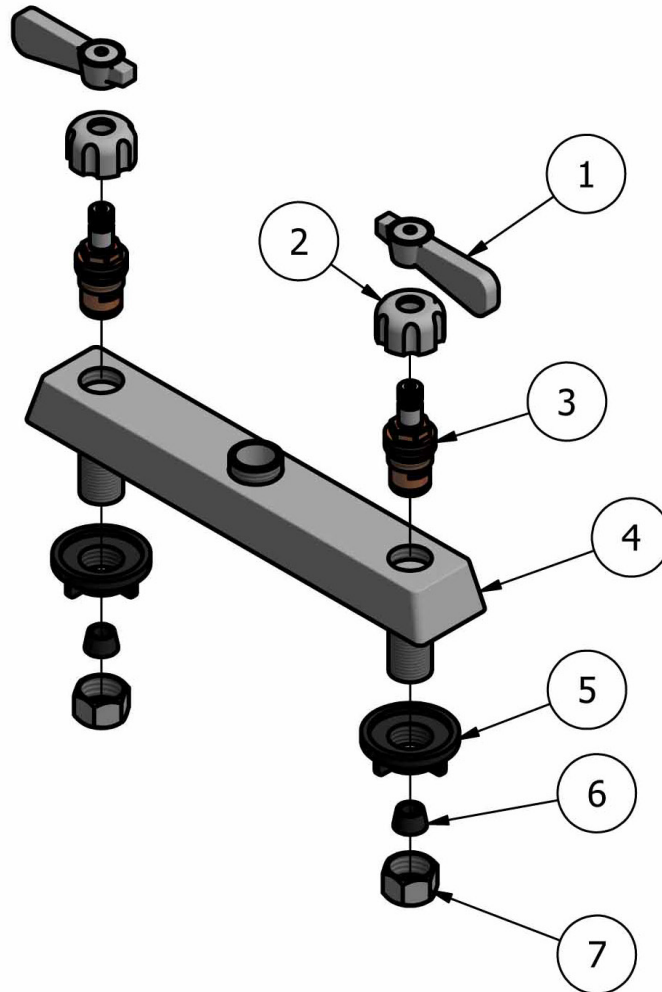

Use your smart phone to scan the above QR code to visit our website: www.bk-resources.com

8" Deck Mount Stainless Steel Faucet with Gooseneck Spout

Model: EVO-8DM-XG

Product Detail:

Model Number	DIM. A	DIM. B	DIM. C	Product Weight (lbs)
EVO-8DM-4G	5.19"	9.06"	4.75"	5.00
EVO-8DM-5G	6.56"	10.31"	6.38"	5.00
EVO-8DM-8G	7.50"	12.38"	9.50"	5.00

Product Specifications:

- T-304 Cast Stainless Steel
- 1/4 Turn Ceramic Cartridges
- Color Coded Hot & Cold Indicators
- Double O-Ring Spout Seal
- Stainless Steel Cover
- Integral Check Valve
- Lead Free Compliant
- Lifetime Warranty

Certifications:

PRODUCT SPECIFICATION SHEET

RESOURCES

8" Deck Mount Stainless Steel Faucet with Gooseneck Spout

Model: EVO-8DM-XG

Exploded Parts Detail:

Diagram #	Quantity	Part Number	Description
1	2	EVO-8DM-HANDLE	Handle
2	1	EVO-8DM-BONNET	Valve Bonnet
3	1	EVO-8DM-VALVE	Ceramic Valve
4	1	EVO-8DM-BODY	Faucet Body
5	1	EVO-8DM-MN	Mounting Nut
6	2	EVO-8DM-CF	Compression Fitting
7	2	EVO-8DM-CN	Compression Nut