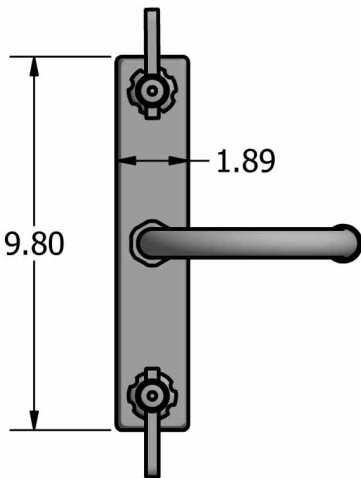

Use your smart phone to scan the above QR code to visit our website: www.bk-resources.com

8" Deck Mount Stainless Steel Faucet with Gooseneck Spout

Model: EVO-8DM-XG

Product Detail:

Model Number	DIM. A	DIM. B	DIM. C	Product Weight (lbs)
EVO-8DM-4G	5.19"	9.06"	4.75"	5.00
EVO-8DM-5G	6.56"	10.31"	6.38"	5.00
EVO-8DM-8G	7.50"	12.38"	9.50"	5.00

Product Specifications:

- T-304 Cast Stainless Steel
- 1/4 Turn Ceramic Cartridges
- Color Coded Hot & Cold Indicators
- Double O-Ring Spout Seal
- Stainless Steel Cover
- Integral Check Valve
- Lead Free Compliant
- Lifetime Warranty

Certifications:

PRODUCT SPECIFICATION SHEET

RESOURCES

8" Deck Mount Stainless Steel Faucet with Gooseneck Spout

Model: EVO-8DM-XG

Exploded Parts Detail:

Diagram #	Quantity	Part Number	Description
1	2	EVO-8DM-HANDLE	Handle
2	1	EVO-8DM-BONNET	Valve Bonnet
3	1	EVO-8DM-VALVE	Ceramic Valve
4	1	EVO-8DM-BODY	Faucet Body
5	1	EVO-8DM-MN	Mounting Nut
6	2	EVO-8DM-CF	Compression Fitting
7	2	EVO-8DM-CN	Compression Nut