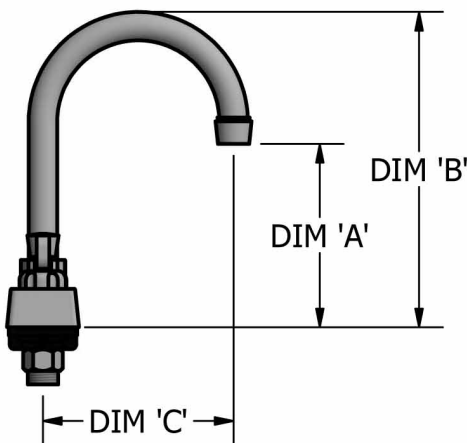

Use your smart phone to scan the above QR code to visit our website: www.bk-resources.com

8" Deck Mount Stainless Steel Faucet with Gooseneck Spout

Model: EVO-8DM-XG

Product Detail:

Model Number	DIM. A	DIM. B	DIM. C	Product Weight (lbs)
EVO-8DM-4G	5.19"	9.06"	4.75"	5.00
EVO-8DM-5G	6.56"	10.31"	6.38"	5.00
EVO-8DM-8G	7.50"	12.38"	9.50"	5.00

Product Specifications:

- T-304 Cast Stainless Steel
- 1/4 Turn Ceramic Cartridges
- Color Coded Hot & Cold Indicators
- Double O-Ring Spout Seal
- Stainless Steel Cover
- Integral Check Valve
- Lead Free Compliant
- Lifetime Warranty

Certifications:

PRODUCT SPECIFICATION SHEET

RESOURCES

8" Deck Mount Stainless Steel Faucet with Gooseneck Spout

Model: EVO-8DM-XG

Exploded Parts Detail:

Diagram #	Quantity	Part Number	Description
1	2	EVO-8DM-HANDLE	Handle
2	1	EVO-8DM-BONNET	Valve Bonnet
3	1	EVO-8DM-VALVE	Ceramic Valve
4	1	EVO-8DM-BODY	Faucet Body
5	1	EVO-8DM-MN	Mounting Nut
6	2	EVO-8DM-CF	Compression Fitting
7	2	EVO-8DM-CN	Compression Nut