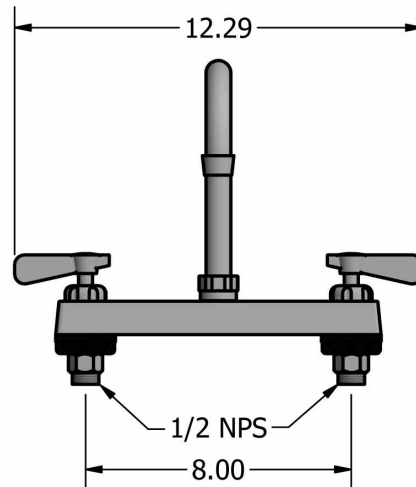

Use your smart phone to scan the above QR code to visit our website: www.bk-resources.com

8" Deck Mount Stainless Steel Faucet with Gooseneck Spout

Model: EVO-8DM-XG

Product Detail:

Model Number	DIM. A	DIM. B	DIM. C	Product Weight (lbs)
EVO-8DM-4G	5.19"	9.06"	4.75"	5.00
EVO-8DM-5G	6.56"	10.31"	6.38"	5.00
EVO-8DM-8G	7.50"	12.38"	9.50"	5.00

Product Specifications:

- T-304 Cast Stainless Steel
- 1/4 Turn Ceramic Cartridges
- Color Coded Hot & Cold Indicators
- Double O-Ring Spout Seal
- Stainless Steel Cover
- Integral Check Valve
- Lead Free Compliant
- Lifetime Warranty

Certifications:

PRODUCT SPECIFICATION SHEET

RESOURCES

8" Deck Mount Stainless Steel Faucet with Gooseneck Spout

Model: EVO-8DM-XG

Exploded Parts Detail:

Diagram #	Quantity	Part Number	Description
1	2	EVO-8DM-HANDLE	Handle
2	1	EVO-8DM-BONNET	Valve Bonnet
3	1	EVO-8DM-VALVE	Ceramic Valve
4	1	EVO-8DM-BODY	Faucet Body
5	1	EVO-8DM-MN	Mounting Nut
6	2	EVO-8DM-CF	Compression Fitting
7	2	EVO-8DM-CN	Compression Nut