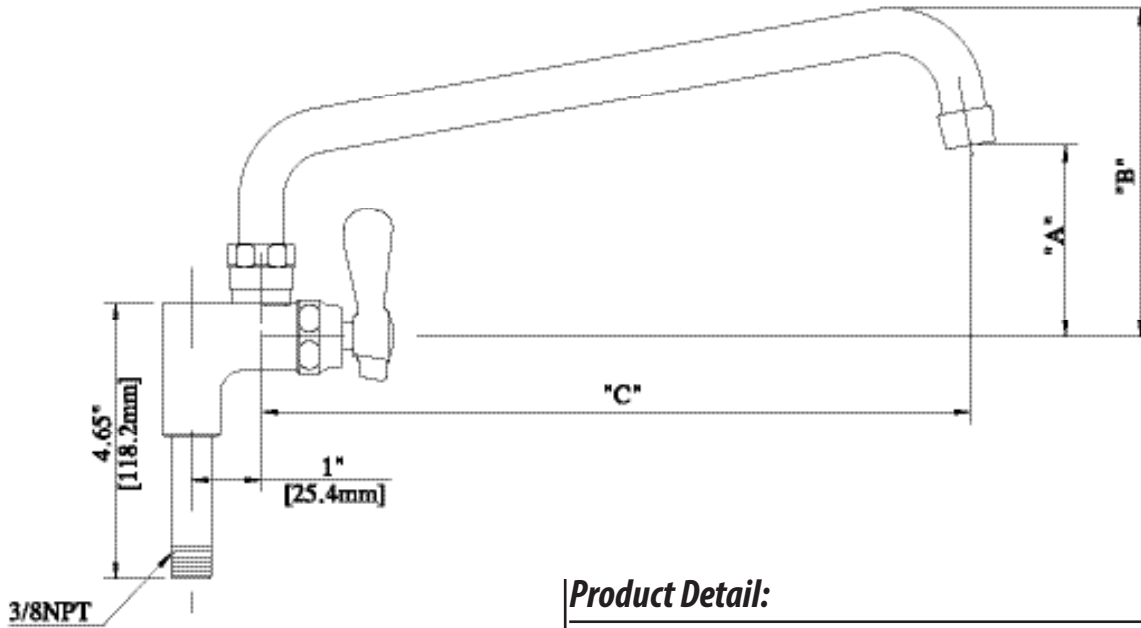

Use your smart phone to scan the above QR code to visit our website: www.bk-resources.com

Add A Faucet with Swing Spout

Model: EVO-AF, Lead Free

Options:

EVO-C414-VR Vandal Resistant Aerator - .5 GPM

Product Specifications:

- Heavy Duty Double Seat 1/4 Turn Ceramic Cartridges
- Double O-Ring Spout Seal
- Stainless Steel
- Lead Free Compliant
- Full Replacement Parts Available

Product Detail:

Model Number	DIM. A	DIM. B	DIM. C	Product Weight (lbs)
EVO-AF-6	4.88" [123.8]	7" [177.8]	6" [152.4]	2.00
EVO-AF-8	5.31" [135]	7.53" [191.3]	8" [203.2]	2.00
EVO-AF-10	5.69" [144.5]	7.92" [200]	10" [254]	2.00
EVO-AF-12	6" [152]	8.31" [211.1]	12" [304.8]	2.00
EVO-AF-14	6.5" [165.1]	8.63" [219]	14" [355.6]	2.00
EVO-AF-16	6.88" [174.6]	9" [228]	16" [406.4]	2.00

Certifications:

Certified to NSF/ANSI 61 Section 9-G

PRODUCT SPECIFICATION SHEET

RESOURCES

Add A Faucet with Swing Spout

Model: EVO-AF, Lead Free

Exploded Parts Detail:

Diagram #	Quantity	Part Number	Description
1	1	EVO-SPT-XX-G	Spout
2	1	EVO-SPT-SPACER	Spacer
3	2	EVO-SPT-ORING	Double O-Ring
4	1	EVO-SPT-NUT	Spout Nut
5	1	EVO-SPT-AER-W	Aerator Washer
6	1	EVO-SPT-AER	Aerator
7	1	EVO-AER-NOZZLE	Nozzle
8	1	EVO-AF-XX-G	Faucet Body
9	1	EVO-AF-VALVE-G	Ceramic Valve
10	1	EVO-BONNET	Bonnet
11	1	EVO-SBH	Handle
12	1	BK-3.5RP-G	Riser Pipe