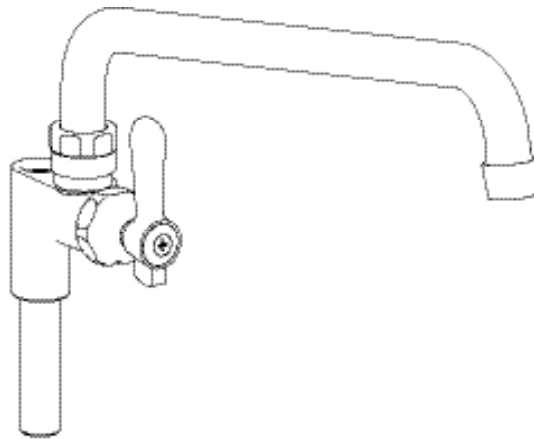

Use your smart phone to scan the above QR code to visit our website: www.bk-resources.com

Add A Faucet with Swing Spout

Model: EVO-AF, Lead Free

Options:

EVO-C414-VR Vandal Resistant Aerator - .5 GPM

Product Specifications:

- Heavy Duty Double Seat 1/4 Turn Ceramic Cartridges
- Double O-Ring Spout Seal
- Stainless Steel
- Lead Free Compliant
- Full Replacement Parts Available

Product Detail:

Model Number	DIM. A	DIM. B	DIM. C	Product Weight (lbs)
EVO-AF-6	4.88" [123.8]	7" [177.8]	6" [152.4]	2.00
EVO-AF-8	5.31" [135]	7.53" [191.3]	8" [203.2]	2.00
EVO-AF-10	5.69" [144.5]	7.92" [200]	10" [254]	2.00
EVO-AF-12	6" [152]	8.31" [211.1]	12" [304.8]	2.00
EVO-AF-14	6.5" [165.1]	8.63" [219]	14" [355.6]	2.00
EVO-AF-16	6.88" [174.6]	9" [228]	16" [406.4]	2.00

Certifications:

Certified to NSF/ANSI 61 Section 9-G

PRODUCT SPECIFICATION SHEET

RESOURCES

Add A Faucet with Swing Spout

Model: EVO-AF, Lead Free

Exploded Parts Detail:

Diagram #	Quantity	Part Number	Description
1	1	EVO-SPT-XX-G	Spout
2	1	EVO-SPT-SPACER	Spacer
3	2	EVO-SPT-ORING	Double O-Ring
4	1	EVO-SPT-NUT	Spout Nut
5	1	EVO-SPT-AER-W	Aerator Washer
6	1	EVO-SPT-AER	Aerator
7	1	EVO-AER-NOZZLE	Nozzle
8	1	EVO-AF-XX-G	Faucet Body
9	1	EVO-AF-VALVE-G	Ceramic Valve
10	1	EVO-BONNET	Bonnet
11	1	EVO-SBH	Handle
12	1	BK-3.5RP-G	Riser Pipe