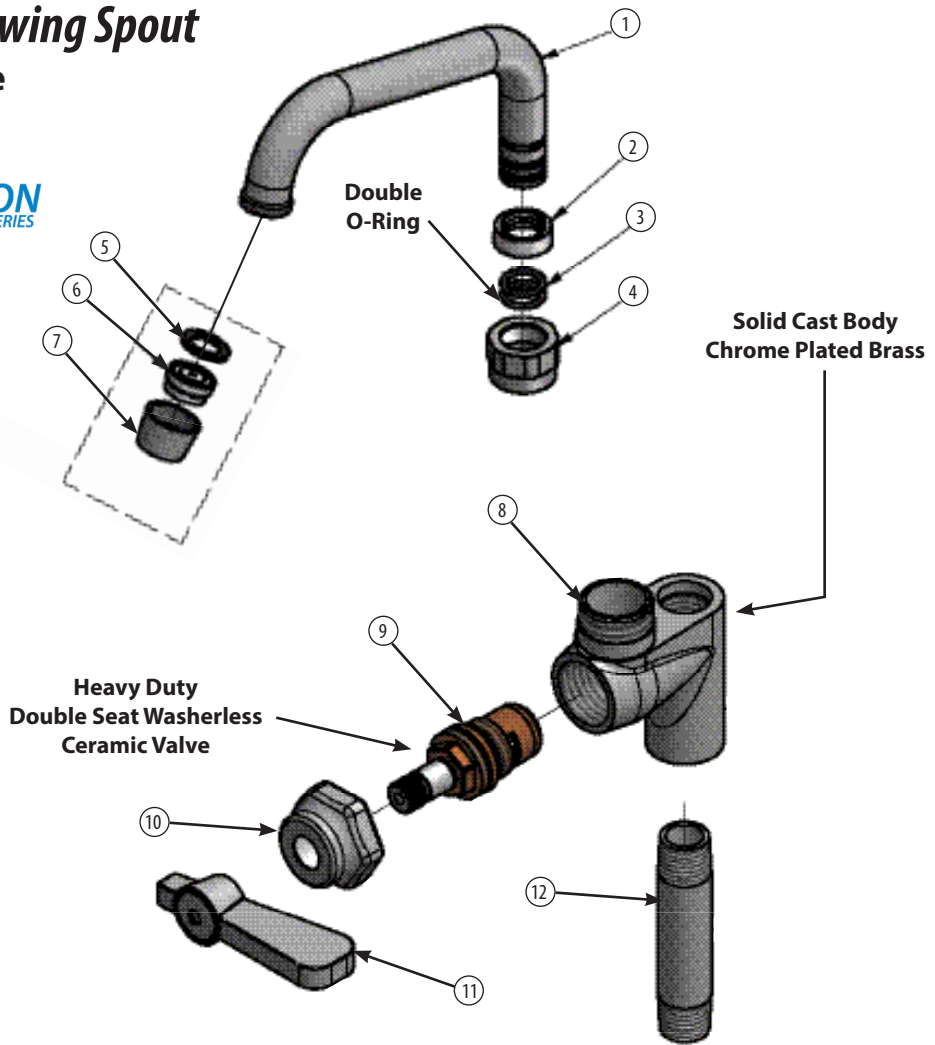

Use your smart phone to scan the above QR code to visit our website: www.bk-resources.com

Add A Faucet with Swing Spout

Model: EVO-AF, Lead Free

Options:

EVO-C414-VR Vandal Resistant Aerator - .5 GPM

Product Specifications:

- Heavy Duty Double Seat 1/4 Turn Ceramic Cartridges
- Double O-Ring Spout Seal
- Stainless Steel
- Lead Free Compliant
- Full Replacement Parts Available

Product Detail:

Model Number	DIM. A	DIM. B	DIM. C	Product Weight (lbs)
EVO-AF-6	4.88" [123.8]	7" [177.8]	6" [152.4]	2.00
EVO-AF-8	5.31" [135]	7.53" [191.3]	8" [203.2]	2.00
EVO-AF-10	5.69" [144.5]	7.92" [200]	10" [254]	2.00
EVO-AF-12	6" [152]	8.31" [211.1]	12" [304.8]	2.00
EVO-AF-14	6.5" [165.1]	8.63" [219]	14" [355.6]	2.00
EVO-AF-16	6.88" [174.6]	9" [228]	16" [406.4]	2.00

Certifications:

Certified to NSF/ANSI 61 Section 9-G

PRODUCT SPECIFICATION SHEET

RESOURCES

Add A Faucet with Swing Spout

Model: EVO-AF, Lead Free

Exploded Parts Detail:

Diagram #	Quantity	Part Number	Description
1	1	EVO-SPT-XX-G	Spout
2	1	EVO-SPT-SPACER	Spacer
3	2	EVO-SPT-ORING	Double O-Ring
4	1	EVO-SPT-NUT	Spout Nut
5	1	EVO-SPT-AER-W	Aerator Washer
6	1	EVO-SPT-AER	Aerator
7	1	EVO-AER-NOZZLE	Nozzle
8	1	EVO-AF-XX-G	Faucet Body
9	1	EVO-AF-VALVE-G	Ceramic Valve
10	1	EVO-BONNET	Bonnet
11	1	EVO-SBH	Handle
12	1	BK-3.5RP-G	Riser Pipe

Optional Spouts & Parts:

-  Heavy Duty Gooseneck Spout
EVO-HSPT-3G, EVO-HSPT-5G
EVO-HSPT-8G
-  Heavy Duty DJ Swing Spout
EVO-HSPT-18
-  Heavy Duty Swing Spout
EVO-HSPT-6, EVO-HSPT-8
EVO-HSPT-10, EVO-HSPT-12
EVO-HSPT-14, EVO-HSPT-16
-  EVO-C414-VR
Vandal Resistant Aerator - .5 GPM