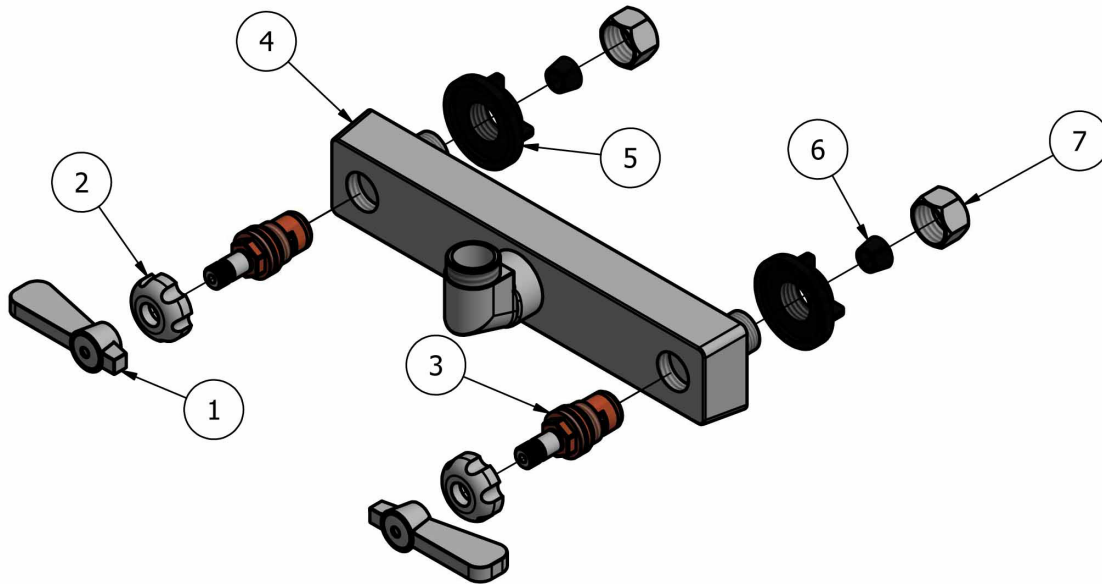

### Product Specifications:

- T-304 Cast Stainless Steel
- 1/4 Turn Ceramic Cartridges
- Color Coded Hot & Cold Indicators
- Double O-Ring Spout Seal
- Stainless Steel Cover
- Integral Check Valve
- Lead Free Compliant
- Lifetime Warranty

# 8" Splash Mount Stainless Steel Faucet with Gooseneck Spout

Model: EVO-8SM-XG

### Exploded Parts Detail:

Diagram #	Quantity	Part Number	Description
1	2	EVO-8SM-HANDLE	Handle
2	2	EVO-8SM-BONNET	Valve Bonnet
3	2	EVO-8SM-VALVE	Ceramic Valve
4	1	EVO-8SM-BODY	Faucet Body
5	2	EVO-8SM-MN	Mounting Nut
6	2	EVO-8SM-CF	Compression Fitting
7	2	EVO-8SM-CN	Compression Nut