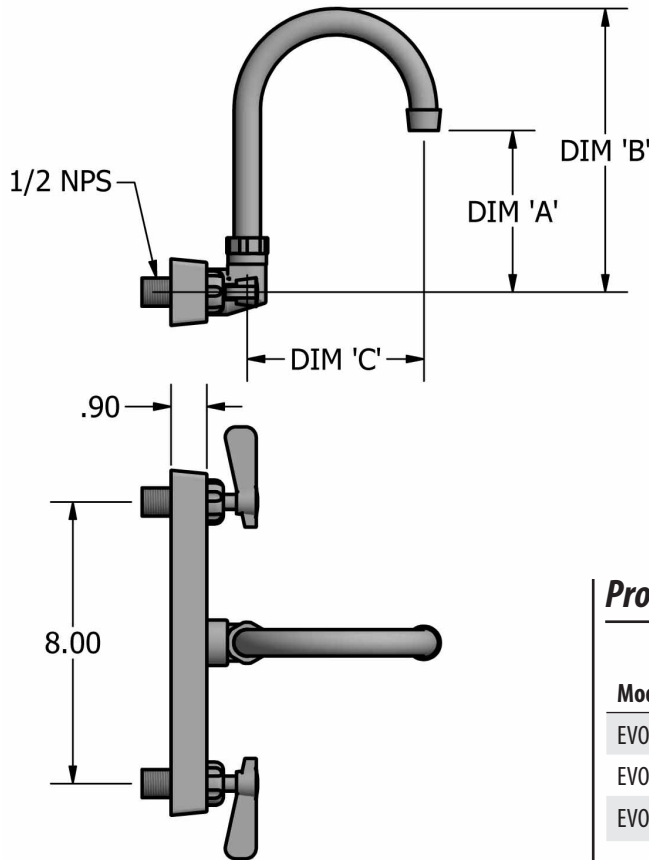

# 8" Splash Mount Stainless Steel Faucet with Gooseneck Spout

Model: EVO-8SM-XG

### Product Detail:

Model Number	DIM. A	DIM. B	DIM. C	Product Weight (lbs)
EVO-8SM-4G	5.19"	9.06"	4.75"	5.00
EVO-8SM-5G	6.56"	10.31"	6.38"	5.00
EVO-8SM-8G	7.50"	12.38"	9.50"	5.00

### Product Specifications:

- T-304 Cast Stainless Steel
- 1/4 Turn Ceramic Cartridges
- Color Coded Hot & Cold Indicators
- Double O-Ring Spout Seal
- Stainless Steel Cover
- Integral Check Valve
- Lead Free Compliant
- Lifetime Warranty

### Exploded Parts Detail:

Diagram #	Quantity	Part Number	Description
1	2	EVO-8SM-HANDLE	Handle
2	2	EVO-8SM-BONNET	Valve Bonnet
3	2	EVO-8SM-VALVE	Ceramic Valve
4	1	EVO-8SM-BODY	Faucet Body
5	2	EVO-8SM-MN	Mounting Nut
6	2	EVO-8SM-CF	Compression Fitting
7	2	EVO-8SM-CN	Compression Nut