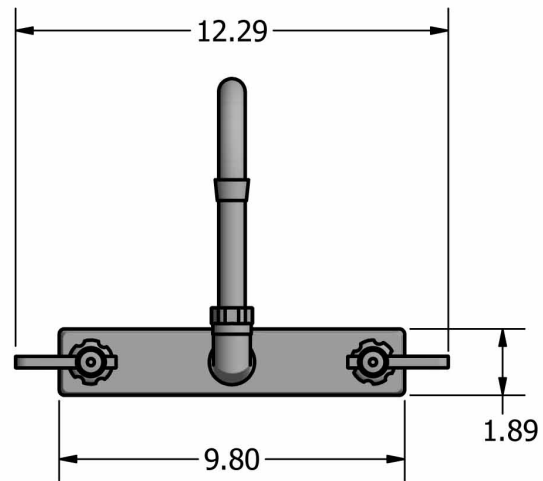

# 8" Splash Mount Stainless Steel Faucet with Gooseneck Spout

Model: EVO-8SM-XG

### Product Detail:

Model Number	DIM. A	DIM. B	DIM. C	Product Weight (lbs)
EVO-8SM-4G	5.19"	9.06"	4.75"	5.00
EVO-8SM-5G	6.56"	10.31"	6.38"	5.00
EVO-8SM-8G	7.50"	12.38"	9.50"	5.00

### Product Specifications:

- T-304 Cast Stainless Steel
- 1/4 Turn Ceramic Cartridges
- Color Coded Hot & Cold Indicators
- Double O-Ring Spout Seal
- Stainless Steel Cover
- Integral Check Valve
- Lead Free Compliant
- Lifetime Warranty

### Exploded Parts Detail:

Diagram #	Quantity	Part Number	Description
1	2	EVO-8SM-HANDLE	Handle
2	2	EVO-8SM-BONNET	Valve Bonnet
3	2	EVO-8SM-VALVE	Ceramic Valve
4	1	EVO-8SM-BODY	Faucet Body
5	2	EVO-8SM-MN	Mounting Nut
6	2	EVO-8SM-CF	Compression Fitting
7	2	EVO-8SM-CN	Compression Nut