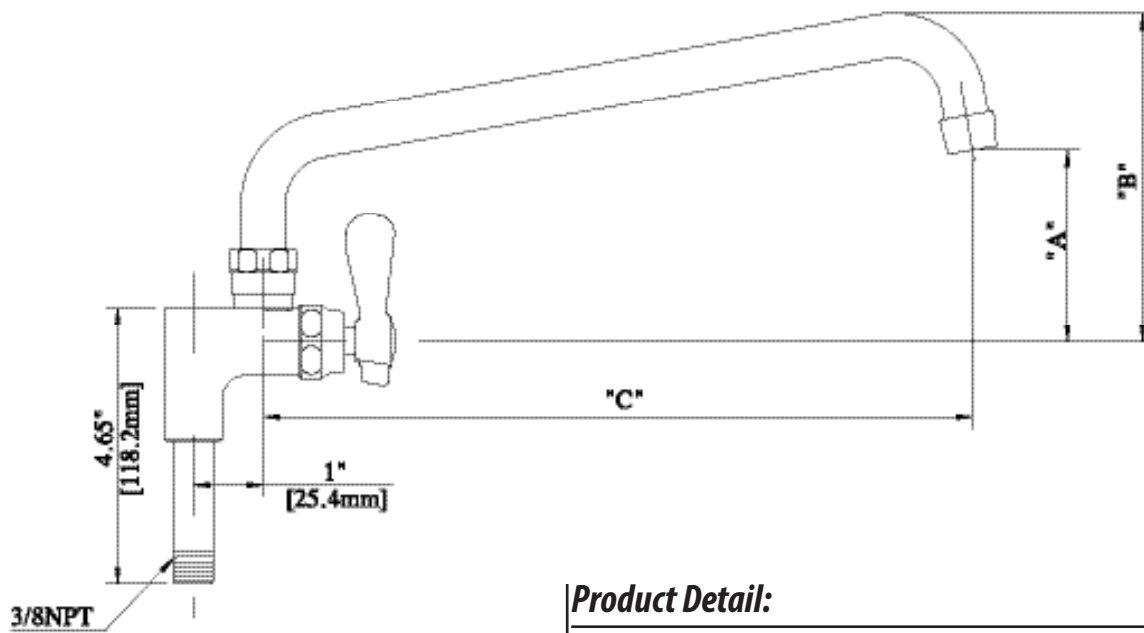

Use your smart phone to scan the above QR code to visit our website: www.bk-resources.com

Add A Faucet with Swing Spout

Model: EVO-AF, Lead Free

Options:

EVO-C414-VR
Vandal Resistant Aerator - .5 GPM

Product Specifications:

- Heavy Duty Double Seat 1/4 Turn Ceramic Cartridges
- Double O-Ring Spout Seal
- Stainless Steel
- Lead Free Compliant
- Full Replacement Parts Available

Product Detail:

Model Number	DIM. A	DIM. B	DIM. C	Product Weight (lbs)
EVO-AF-6	4.88" [123.8]	7" [177.8]	6" [152.4]	2.00
EVO-AF-8	5.31" [135]	7.53" [191.3]	8" [203.2]	2.00
EVO-AF-10	5.69" [144.5]	7.92" [200]	10" [254]	2.00
EVO-AF-12	6" [152]	8.31" [211.1]	12" [304.8]	2.00
EVO-AF-14	6.5" [165.1]	8.63" [219]	14" [355.6]	2.00
EVO-AF-16	6.88" [174.6]	9" [228]	16" [406.4]	2.00

Certifications:

Certified to NSF/ANSI 61 Section 9-G

PRODUCT SPECIFICATION SHEET

RESOURCES

Add A Faucet with Swing Spout

Model: EVO-AF, Lead Free

Exploded Parts Detail:

Diagram #	Quantity	Part Number	Description
1	1	EVO-SPT-XX-G	Spout
2	1	EVO-SPT-SPACER	Spacer
3	2	EVO-SPT-ORING	Double O-Ring
4	1	EVO-SPT-NUT	Spout Nut
5	1	EVO-SPT-AER-W	Aerator Washer
6	1	EVO-SPT-AER	Aerator
7	1	EVO-AER-NOZZLE	Nozzle
8	1	EVO-AF-XX-G	Faucet Body
9	1	EVO-AF-VALVE-G	Ceramic Valve
10	1	EVO-BONNET	Bonnet
11	1	EVO-SBH	Handle
12	1	BK-3.5RP-G	Riser Pipe