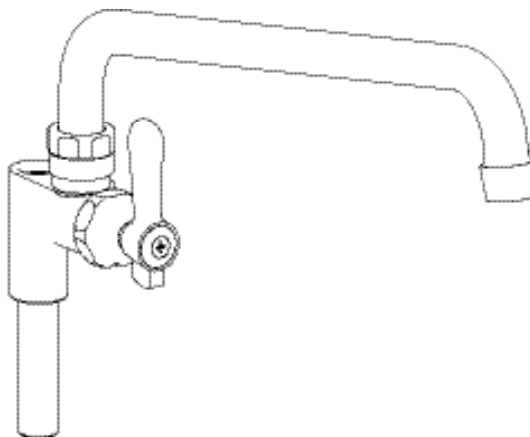

Use your smart phone to scan the above QR code to visit our website: www.bk-resources.com

Add A Faucet with Swing Spout

Model: EVO-AF, Lead Free

Options:

EVO-C414-VR
Vandal Resistant Aerator - .5 GPM

Product Specifications:

- Heavy Duty Double Seat 1/4 Turn Ceramic Cartridges
- Double O-Ring Spout Seal
- Stainless Steel
- Lead Free Compliant
- Full Replacement Parts Available

Product Detail:

Model Number	DIM. A	DIM. B	DIM. C	Product Weight (lbs)
EVO-AF-6	4.88" [123.8]	7" [177.8]	6" [152.4]	2.00
EVO-AF-8	5.31" [135]	7.53" [191.3]	8" [203.2]	2.00
EVO-AF-10	5.69" [144.5]	7.92" [200]	10" [254]	2.00
EVO-AF-12	6" [152]	8.31" [211.1]	12" [304.8]	2.00
EVO-AF-14	6.5" [165.1]	8.63" [219]	14" [355.6]	2.00
EVO-AF-16	6.88" [174.6]	9" [228]	16" [406.4]	2.00

Certifications:

Certified to NSF/ANSI 61 Section 9-G

PRODUCT SPECIFICATION SHEET

RESOURCES

Add A Faucet with Swing Spout

Model: EVO-AF, Lead Free

Exploded Parts Detail:

Diagram #	Quantity	Part Number	Description
1	1	EVO-SPT-XX-G	Spout
2	1	EVO-SPT-SPACER	Spacer
3	2	EVO-SPT-ORING	Double O-Ring
4	1	EVO-SPT-NUT	Spout Nut
5	1	EVO-SPT-AER-W	Aerator Washer
6	1	EVO-SPT-AER	Aerator
7	1	EVO-AER-NOZZLE	Nozzle
8	1	EVO-AF-XX-G	Faucet Body
9	1	EVO-AF-VALVE-G	Ceramic Valve
10	1	EVO-BONNET	Bonnet
11	1	EVO-SBH	Handle
12	1	BK-3.5RP-G	Riser Pipe