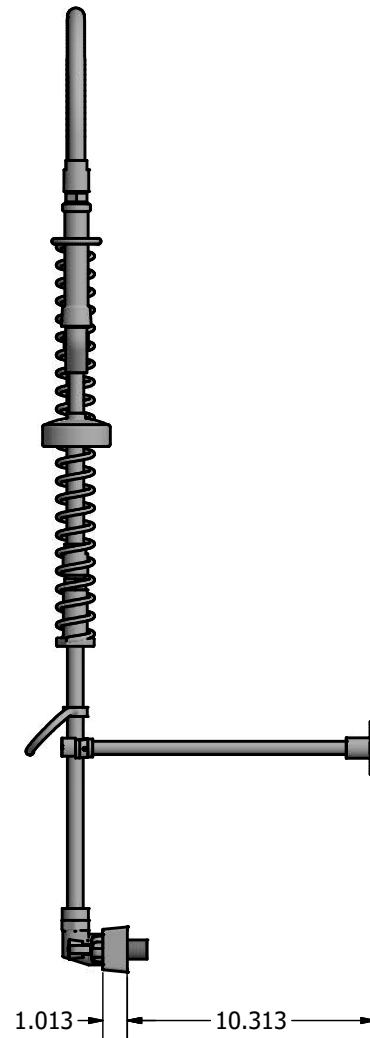

Use your smart phone to scan the above QR code to visit our website: www.bk-resources.com

8" Splash Mount Pre-Rinse

Model: EVO-8SMPR, Lead Free

Product Specifications:

- Dual Pattern Spray Head
- Stainless Steel Waterways
- 12" Wall Bracket
- 1/4 Turn Ceramic Cartridges
- Integral Check Valves
- Color Coded Hot & Cold Indicators
- 1/2" Female Inlets
- Lifetime Warranty on Faucet and Spray head
- 1 year Warranty on Hose

Options:

EVO-AF Add A Faucet
EVO-AF8, EVO-AF10,
EVO-AF12, EVO-AF14

Certifications:

Certified to NSF/ANSI 61 Section 9-G

PRODUCT SPECIFICATION SHEET

RESOURCES

8" Splash Mount Pre-Rinse

Model: EVO-8SMPR, Lead Free

Exploded Parts Detail:

Diagram #	Quantity	Part Number	Description
1	1	EVO-PRV	SS Dual Pattern Spray Valve
2	1	BKH-44-G	44" Pre-Rinse Hose
3	1	BK-PR-SPRING	Pre-Rinse Hose Spring
4	1	EVO-PR-SPR	SS Pre-Rinse Retainer
5	1	BK-PR-SHR	Spray Valve Handle Retainer
6	1	BK-PR-WB	Wall Bracket
7	1	BK-PR-24RP-G	24" Riser Pipe
8	1	BK-PR-ADP	Pre-Rinse Adapter
9	1	SSBK8SMXXG	SS 8" O/C Splash Mount Faucet Body

Options:

EVO-AF Add A Faucet
EVO-AF8, EVOF-AF10,
EVO-AF12, EVO-AF14