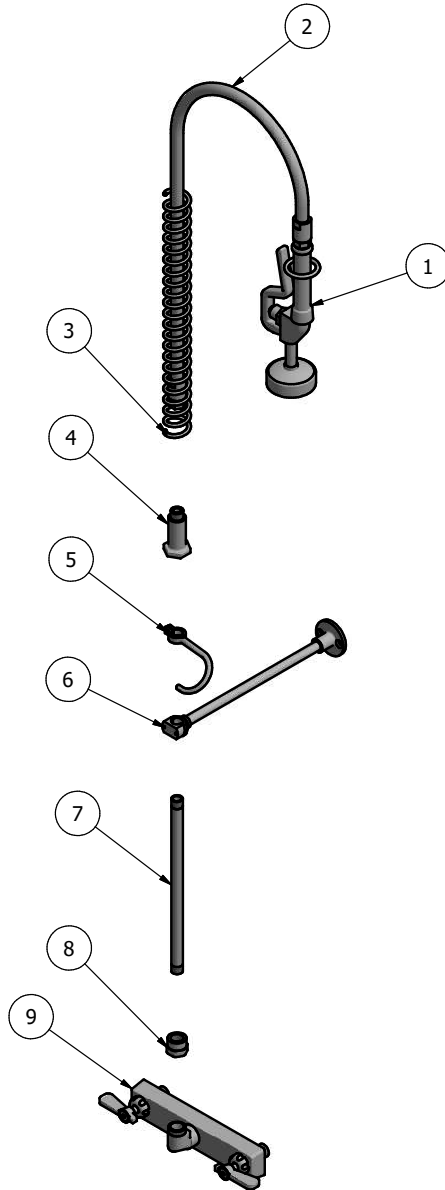

Use your smart phone to scan the above QR code to visit our website: www.bk-resources.com

8" Splash Mount Pre-Rinse

Model: EVO-8SMPR, Lead Free

Product Specifications:

- Dual Pattern Spray Head
- Stainless Steel Waterways
- 12" Wall Bracket
- 1/4 Turn Ceramic Cartridges
- Integral Check Valves
- Color Coded Hot & Cold Indicators
- 1/2" Female Inlets
- Lifetime Warranty on Faucet and Spray head
- 1 year Warranty on Hose

Options:

EVO-AF Add A Faucet
EVO-AF8, EVO-AF10,
EVO-AF12, EVO-AF14

Certifications:

Certified to NSF/ANSI 61 Section 9-G

PRODUCT SPECIFICATION SHEET

RESOURCES

8" Splash Mount Pre-Rinse

Model: EVO-8SMPR, Lead Free

Exploded Parts Detail:

Diagram #	Quantity	Part Number	Description
1	1	EVO-PRV	SS Dual Pattern Spray Valve
2	1	BKH-44-G	44" Pre-Rinse Hose
3	1	BK-PR-SPRING	Pre-Rinse Hose Spring
4	1	EVO-PR-SPR	SS Pre-Rinse Retainer
5	1	BK-PR-SHR	Spray Valve Handle Retainer
6	1	BK-PR-WB	Wall Bracket
7	1	BK-PR-24RP-G	24" Riser Pipe
8	1	BK-PR-ADP	Pre-Rinse Adapter
9	1	SSBK8SMXXG	SS 8" O/C Splash Mount Faucet Body

Options:

EVO-AF Add A Faucet
EVO-AF8, EVOF-AF10,
EVO-AF12, EVO-AF14