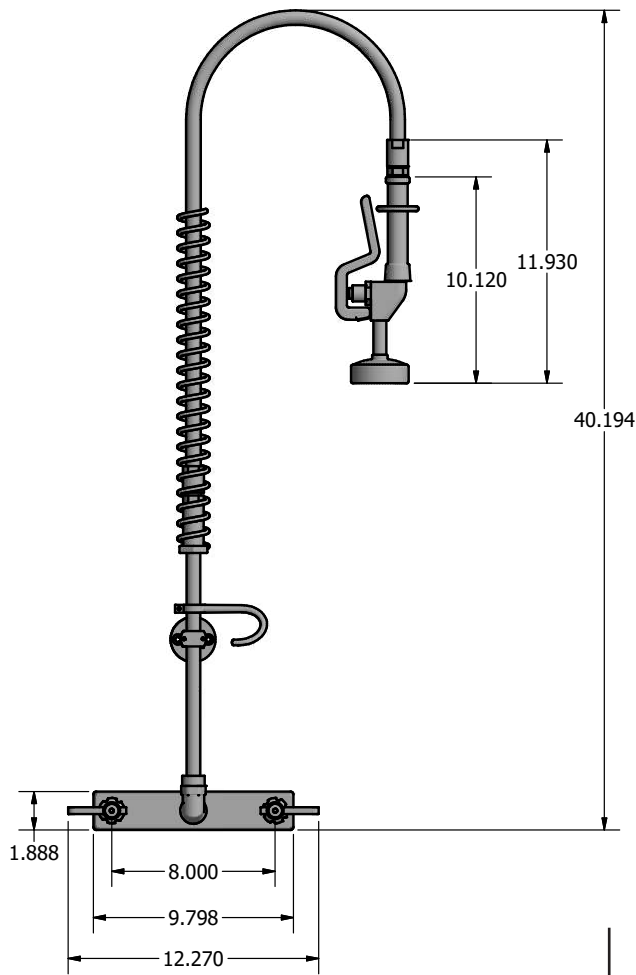

Use your smart phone to scan the above QR code to visit our website: www.bk-resources.com

8" Splash Mount Pre-Rinse

Model: EVO-8SMPR, Lead Free

Product Specifications:

- Dual Pattern Spray Head
- Stainless Steel Waterways
- 12" Wall Bracket
- 1/4 Turn Ceramic Cartridges
- Integral Check Valves
- Color Coded Hot & Cold Indicators
- 1/2" Female Inlets
- Lifetime Warranty on Faucet and Spray head
- 1 year Warranty on Hose

Options:

EVO-AF Add A Faucet
EVO-AF8, EVO-AF10,
EVO-AF12, EVO-AF14

Certifications:

Certified to NSF/ANSI 61 Section 9-G

PRODUCT SPECIFICATION SHEET

RESOURCES

8" Splash Mount Pre-Rinse

Model: EVO-8SMPR, Lead Free

Exploded Parts Detail:

Diagram #	Quantity	Part Number	Description
1	1	EVO-PRV	SS Dual Pattern Spray Valve
2	1	BKH-44-G	44" Pre-Rinse Hose
3	1	BK-PR-SPRING	Pre-Rinse Hose Spring
4	1	EVO-PR-SPR	SS Pre-Rinse Retainer
5	1	BK-PR-SHR	Spray Valve Handle Retainer
6	1	BK-PR-WB	Wall Bracket
7	1	BK-PR-24RP-G	24" Riser Pipe
8	1	BK-PR-ADP	Pre-Rinse Adapter
9	1	SSBK8SMXXG	SS 8" O/C Splash Mount Faucet Body