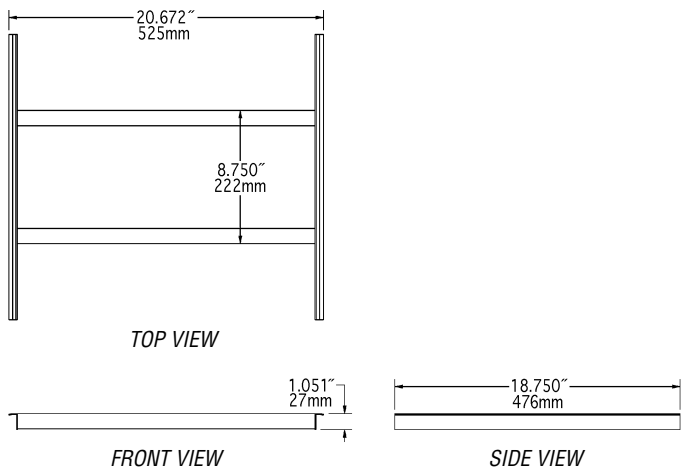

### Prerinse Basket with Slide Bar

- An all-in-one combination.
- 300 series stainless steel construction.
- Prevents food waste from clogging sink drain.
- Fits standard 20" x 20" (508 x 508mm) prerinse sink.

### Prerinse Basket with Slide Bar

model #	description	weight	
		lbs.	kg
<b>BP-PRDB-2020</b>	fits 20" x 20" prerinse sink	6	2.7

### Rack Slide

model #	description	weight	
		lbs.	kg
<b>BP-301124</b>	fits 20" x 20" sink bowl	4	1.8