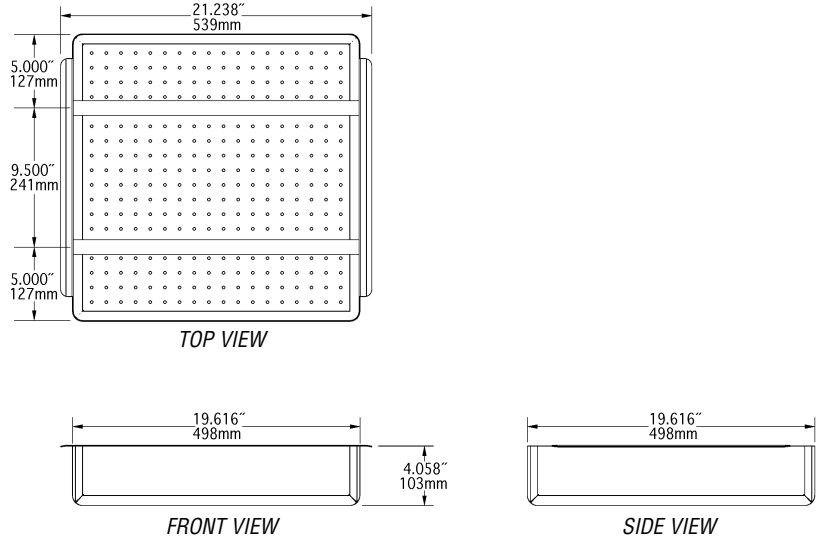

### Prerinse Basket with Slide Bar

- An all-in-one combination.
- 300 series stainless steel construction.
- Prevents food waste from clogging sink drain.
- Fits standard 20" x 20" (508 x 508mm) prerinse sink.

### Prerinse Basket with Slide Bar

model #	description	weight	
		lbs.	kg
<b>BP-PRDB-2020</b>	fits 20" x 20" prerinse sink	6	2.7

### Rack Slide

model #	description	weight	
		lbs.	kg
<b>BP-301124</b>	fits 20" x 20" sink bowl	4	1.8